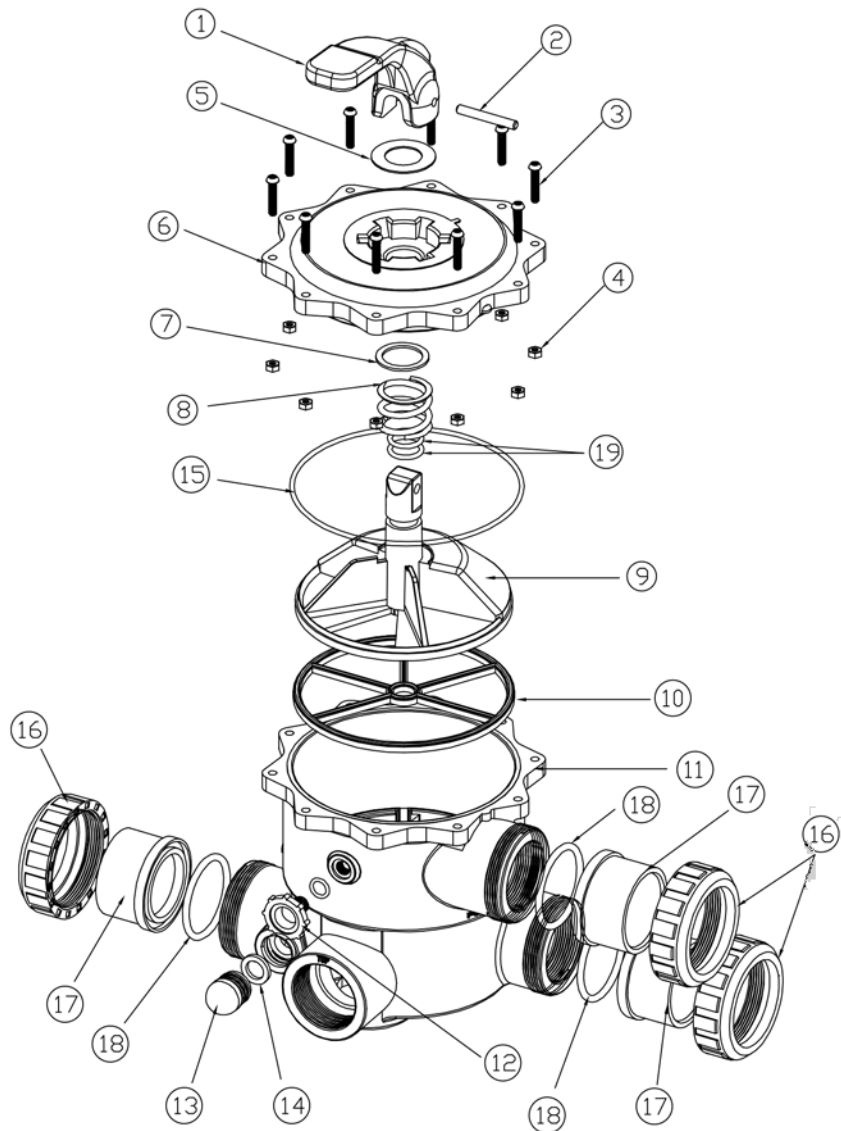

2"/ 63mm MPV

Product Code: 2290512EURO

Part Number	Product Description	Diagram No.	LIST PRICE
6214511	MPV 40/50/63mm Handle Extron	1	£30.61
621111	MPV 40mm / 50mm Handle Pin	2	£4.72
W02624	MPV 50mm Lid Nut M6x30 W (Qty 10 required)	4	POA
6211303	MPV 50mm Lid MKII WCO M/C	6	POA
621161	MPV 50mm Rotor Washer Sml	7	POA
621181	MPV 50mm Spring	8	POA
621231	MPV 50mm Rotor	9	POA
W12040	MPV SM50mm Body SF INT THRD	11	POA
W12041	MPV SM50mm Body DE INT THRD	11	POA
620221	Air Relief Valve New Style - Black (Qty 2 required)	12	£5.82
621381	MPV 50mm Sight Glass	13	POA
621151	MPV 50mm Top O'Ring	15	POA
W02083BLK	B/U Locking Nut 50mm - Black (Qty 3 required)	16	£3.62
W02081BLK	B/U P/End Slip/Slip 50mm - Black (Qty 3 required)	17	£2.76
6340244B	B/U P/End Slip/Slip 63mm Metric - Black (Qty 3 required)	17	£2.76
W02280	O'Ring 50mm B/U Nitrile (Qty 3 required)	18	£3.43
621201	MPV 50mm Valve Axle O'Ring (Qty 2 required)	19	POA<!--</td-->