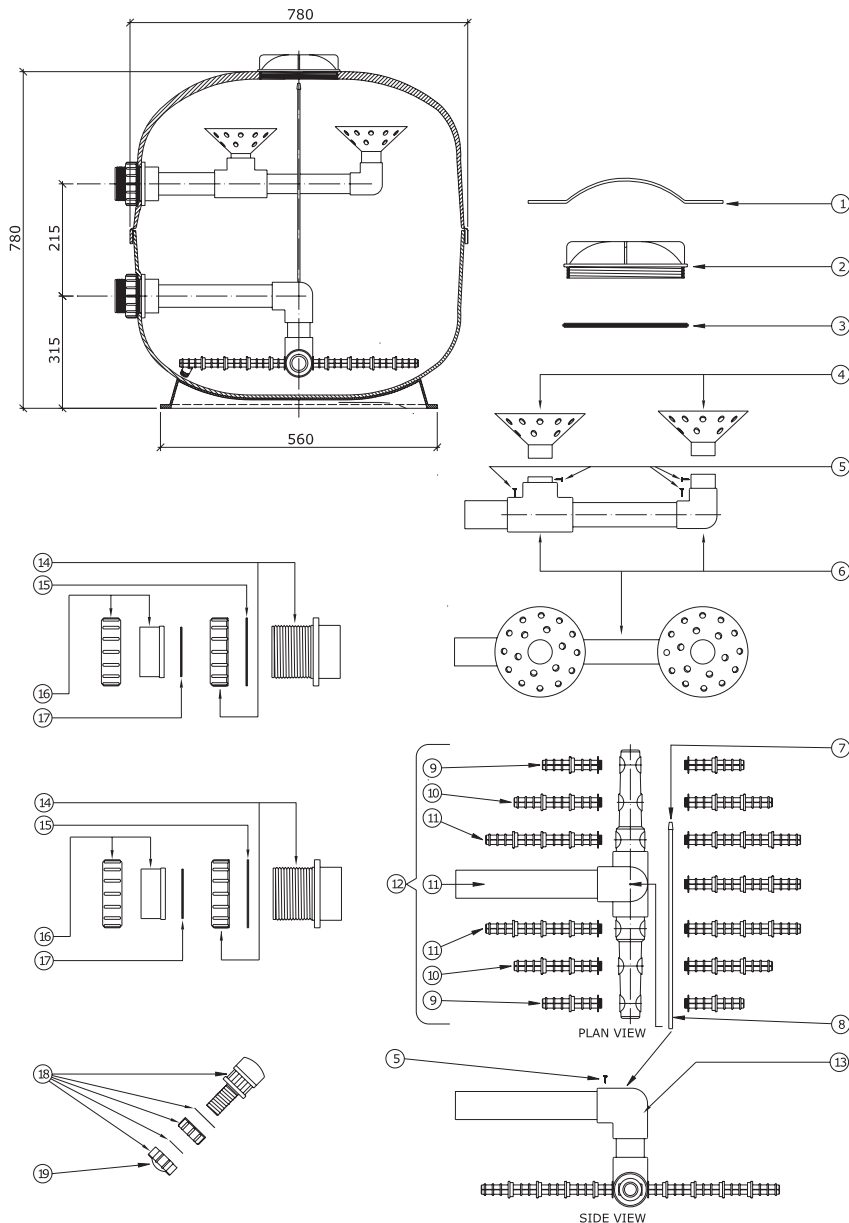

PLEASE NOTE:

1.1/2" Lacron filters manufactured pre 2006 will have union adaptors (Barrel Unions) with **flat gaskets** 1.1/2" Lacron filters manufactured post 2006 will have union adaptors (Barrel Unions) with 'O' rings

Lacron LSR-30

Product Code: 222030N

Part Number	Product Description	Diagram No.	LIST PRICE
6012 (1304A)	Lacron Lid Removal Tool (8" New Type)	1	£61.09
W22235	Lid Removal Tool Plastic	n/s	£23.30
62092920HBG	8" Lid Polycarbonate (Pre 2022)	2	£93.24
621053HBG	Lid 'O' Ring 8" (Pre 2022)	3	£15.81
6209291	SM 8" Lid (Post 2023)		£49.91
62024BLK	Lock Ring for 8" Lid (Pst 2023)		£31.41
W02066	Rose Distributor	4	£14.05
1671	$\frac{3}{4}$ " Self Tap Screw (Pack Of 10)	5	£8.43
1370	2" Header (Less Rose)	6	£96.87
W12045	Air Bleed Cap. Also order 1 x 85251 Rubber Grommit @ £0.85	7	£5.01
W02550 (17103)	30" Lacron Airbleed	8	£4.31
62096007HBG	120mm Lateral (Candle) (X 4 required per filter)	9	£13.29
62096008HBG	180mm Lateral (Candle) (X 4 required per filter)	10	£13.04
62096009HBG	240mm Lateral (Candle) (X 6 required per filter)	11	£16.02
W22219 (1395)	Lateral (Candle) Set	12	£167.58
W22217 (1369)	30" - 2" Underdrain Less Candles	13	£110.85
W12065	2" Bulkhead Fitting (Plus Nut)	14	£38.23
W12252HBG	2" Bulkhead Gasket (Set Of 2)	15	£7.48
W02990-2HBG	2" Adaptor Union (Plus Sleeve) (Set Of 2)	16	£38.23
W12253-2HBG	2" Adaptor Gasket (Set Of 2)	17	£14.71
620960015HBG	Drain Plug Complete	18	£14.71
W02522C	Drain Plug Cap	19	£8.53
W04004PP	30" Base Stand	n/a	£50.99