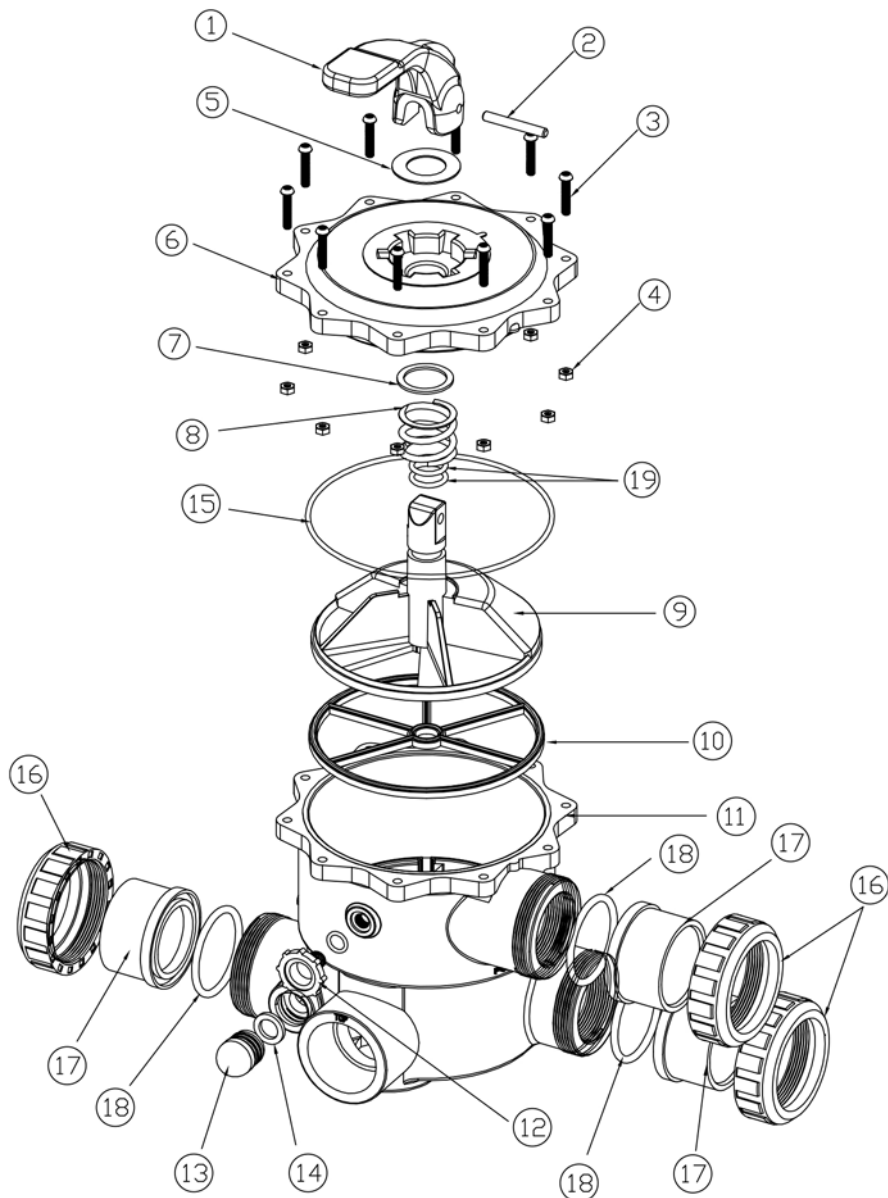

2"/ 63mm Bead Filter MPV

Product Code: 229052

Part Number	Product Description	Diagram No.	LIST PRICE
6214511	MPV 40/50/63mm Handle Extron	1	£30.61
621111	MPV 40mm / 50mm Handle Pin	2	£4.72
6340062	Nut Hex M6 Brass NI/Plated (Qty 10 required)	4	£0.51
6211303	MPV 50mm Lid MKII WCO M/C	6	POA
621161	MPV 50mm Rotor Washer Sml	7	POA
621181	MPV 50mm Spring	8	POA
621231	MPV 50mm Rotor	9	POA
W02682	MPV 50mm Body Slip Fit SF	11	POA
W02683	MPV 50mm Body Slip Fit DE	11	POA
620221	Air Relief Valve New Style - Black (Qty 2 required)	12	£5.82
621381	MPV 50mm Sight Glass	13	POA
621341	MPV 50mm Sight Glass Gasket	14	POA
621151	MPV 50mm Top O'Ring	15	POA
W02083BLK	B/U Locking Nut 50mm - Black (Qty 3 required)	16	£3.62
W02081BLK	B/U P/End Slip/Slip 50mm - Black (Qty 3 required)	17	£2.76
W02280	O'Ring 50mm B/U Nitrile (Qty 3 required)	18	£3.43
621201	MPV 50mm Valve Axle O'Ring (Qty 2 required)	19	POA