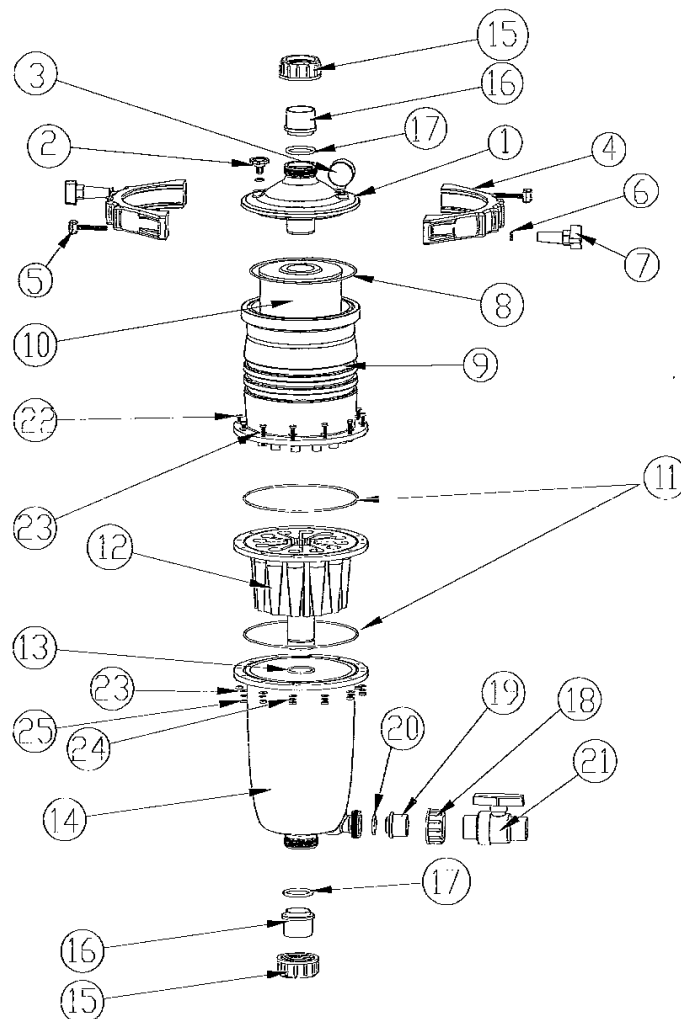

MultiCyclone 12 Plus / Ultra Cartridge Filter

Product Codes: 200380, 200382

Part Number	Product Description	Diagram No.	LIST PRICE
613140	Multicyclone Collector 40mm Clamp Type	1	£59.81
620221	Air Relief Tap	2	£5.82
621632	Pressure Gauge liquid 400kPa Bottom	4	£43.18
6220202	Clamp Band (Qty 2 required)	5	£47.58
622203	Screw Overmolded M8 x60 S/S A2 Hex Bolt (qty req. 2)	6	£46.28
W22280	Washer Flat M8 Brass (Qty req. 2)	7	£7.98
W02195TLJ	DE Knob w B/106 head (Qty req. 2)	8	£8.07
W12612	O' Ring 4 x 200	9	£5.82
61310	M/Cyclone Cartridge Housing MC12 (Plus)	9	£220.52
61327	M/Cyclone Cartridge Housing MC12 (Ultra)	10	£231.61
62451	M/Cyclone Plus Cartridge Element 40 sq ft (Plus)	10	£116.10
62453	M/Cyclone ultra Cartridge Element 75 sq ft (Ultra)	11	£146.39
61308	Body Ring 'O' Ring BS268 (Qty req. 2)	12	£8.29
61317	Multicyclone separator MC12 Plus/Ultra	13	£157.90
S0614511	O' Ring ID 1.75" x 2" DD (BS224)	14	£18.25
61312	M/cyclone Sediment Bowl 40mm	15,16,17	£311.79
122243B	1.5" Half union (imperial)	15,16,17	£6.48
122245B	50mm Half union (metric)	18,19,20	£6.68
122252	25mm/1" half union	21	£8.38
140252	Compact Ball Valve	22	£22.95
W12984	Bolt M6 x 45mm Hex Head SS304 (Qty req. 12)	23	£3.46
W12782	washer M6 flat SS304 (Qty req. 24)	24	£0.51
W12783	Washer M6 Spring SS304 (Qty req. 12)	25	£0.51
6340062	Nut Hex M6 S/S304 (Qty req. 12)		£0.51
121325	25mm 90 Deg Elbow	N/S	£3.51

For pressure gauges - see page 14 of main price list