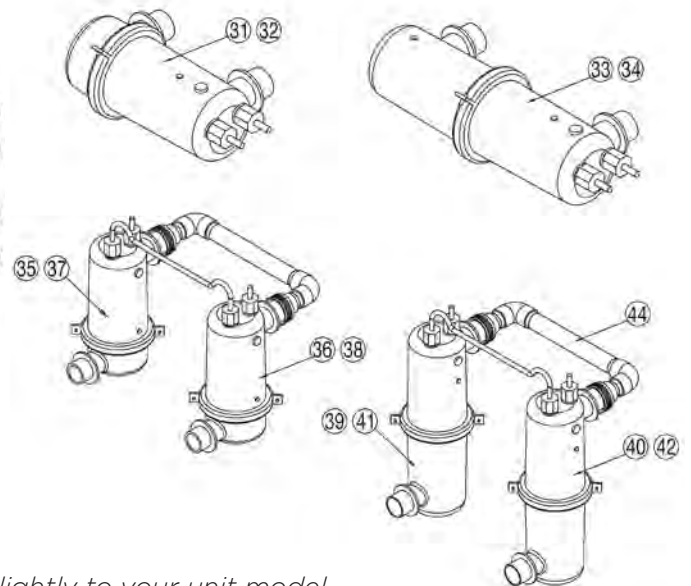

Canister Assembly

(all models)

The images are for illustration only and may differ slightly to your unit model.