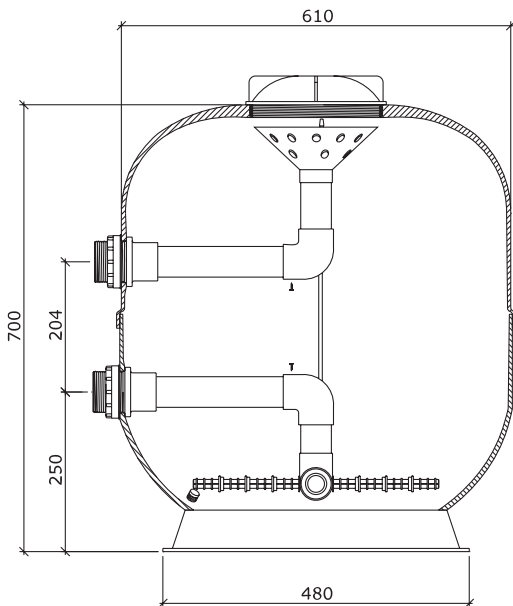

PLEASE NOTE:

1.1/2" Lacron filters manufactured pre 2006 will have union adaptors (Barrel Unions) with **flat gaskets** 1.1/2" Lacron filters manufactured post 2006 will have union adaptors (Barrel Unions) with 'O' rings