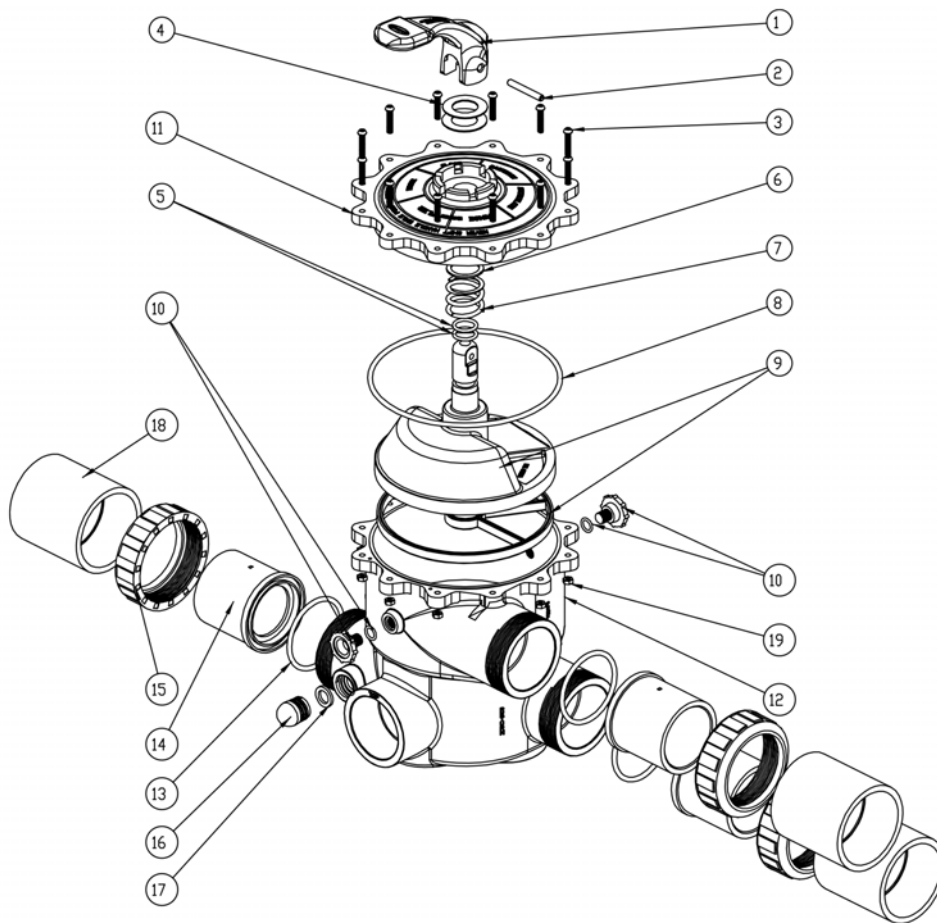

2 1/2" / 75mm Side Mount MPV

Product Code: 2290501

Part Number	Product Description	Diagram No.	LIST PRICE
621100	MPV 80mm Handle	1	POA
621193	MPV 80mm Sleeve	2	POA
6211020	MPV 80mm Handle Pin	3	POA
621202	O'Ring BS220 MPV80 Axel (Qty 3 required)	4	POA
W12781	Bolt M6x50mm Hex Head SS304 (Qty 24 required)	5	POA
6340062	Nut Hex M6 Brass NI/Plated (Qty 24 required)	6	£0.51
6211028	MPV 100mm Lid P/Printed	7	POA
62110110	O'Ring BS381 MPV 100mm Lid	8	POA
62110150	MPV 100mm Spring	9	POA
6211060	MPV 80mm Washer	10	POA
62110220	MPV 100mm Rotor	11	POA
62110130	MPV 100mm Spider Gasket	12	POA
6211029	MPV SM100mm Body	13	POA
6340801	Half Union 100mm Black (Qty 5 required)		£82.90
12221009	B/U Locking Nut 100mm - Black (Qty 5 required)	14	POA
12221011	B/U Plain End Slip/Slip 100mm - Black (Qty 5 required)	15	£33.30
W02553	O'Ring 100mm B/U Nitrile (Qty 5 required)	16	£24.46
620221	Air Relief Valve New Style - Black (Qty 2 required)	17	£5.82
621341	Sight Glass Gasket	18	POA
621381	MPV 50mm Sight Glass	19	POA
12221008	B/U P/End Slip/Slip 110 Metric - Black (Qty 5 required)	20	£56.59
W22770	MPV 100mm Handle Flat Washer	21	POA
W12782	Washer M6 Flat SS304 (Qty 48 required)	22	£0.51
W12783	Washer M6 Spring SS304 (Qty 24 required)	23	£0.51