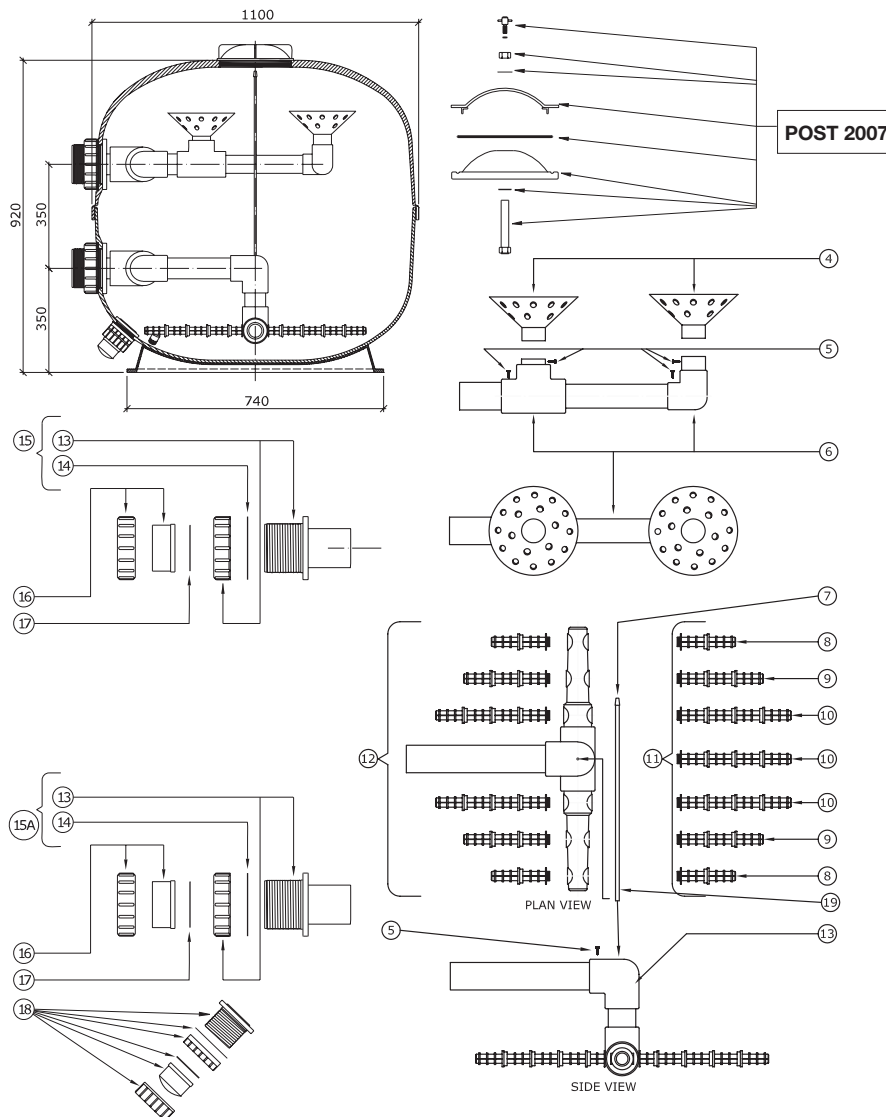

Lacron LSR-36 - 2" Ports

Product Code: 2220361

Part Number	Product Description	Diagram No.	LIST PRICE
W02066	Rose Distributor	4	£14.05
1671	3/4" Self Tap Screw (Pack Of 10)	5	£8.43
1370	2" Header (Less Rose)	6	£96.87
W12045	Air Relief Tube Screen	7	£5.01
17104	36" Lacron Airbleed (840mm)	19	£17.18
62096007HBG	120mm Lateral (Candle) (X 4 required per filter)	8	£13.29
62096008HBG	180mm Lateral (Candle) (X 4 required per filter)	9	£13.04
62096009HBG	240mm Lateral (Candle) (X 6 required per filter)	10	£16.02
1395A	Lateral (Candle) Set	11	£185.99
1388B	2" Underdrain Less Candles	12a,12b,12c	£307.85
62096014HBG	2" Bulkhead Fitting (Plus Nut)	13	£38.23
W12252HBG	2" Bulkhead Gasket (Set Of 2)	14	£7.48
W02990-2HBG	2" Adaptor Union (Plus Sleeve)	16	£35.80
W12253-2HBG	2" Adaptor Gasket (Set Of 2)	17	£14.71
W04058BLK	40mm Drain Plug Complete	18	£102.46
W04854	36" Base Stand	n/s	£212.74

For filters supplied prior to Clamp Style Lid

6012 (1304A)	Lacron Lid Removal Tool (8" New Type)	n/s	£61.09
62092920HBG	Lacron Lid (Polycarbonate 8" New Type)	n/s	£93.24
621053HBG	Lacron Lid 'O' Ring	n/s	£15.81

Post 2007 'Clamp Lid'

W12076	Nylon Air Relief Tap + 'O' Ring		£14.80
W12248	Lid Retaining Clamp C/W Screw & Nut		£145.37
W02933 (1993)	Small Oval Lid O Ring		£20.03
W12135	Small Oval Lid		£165.57