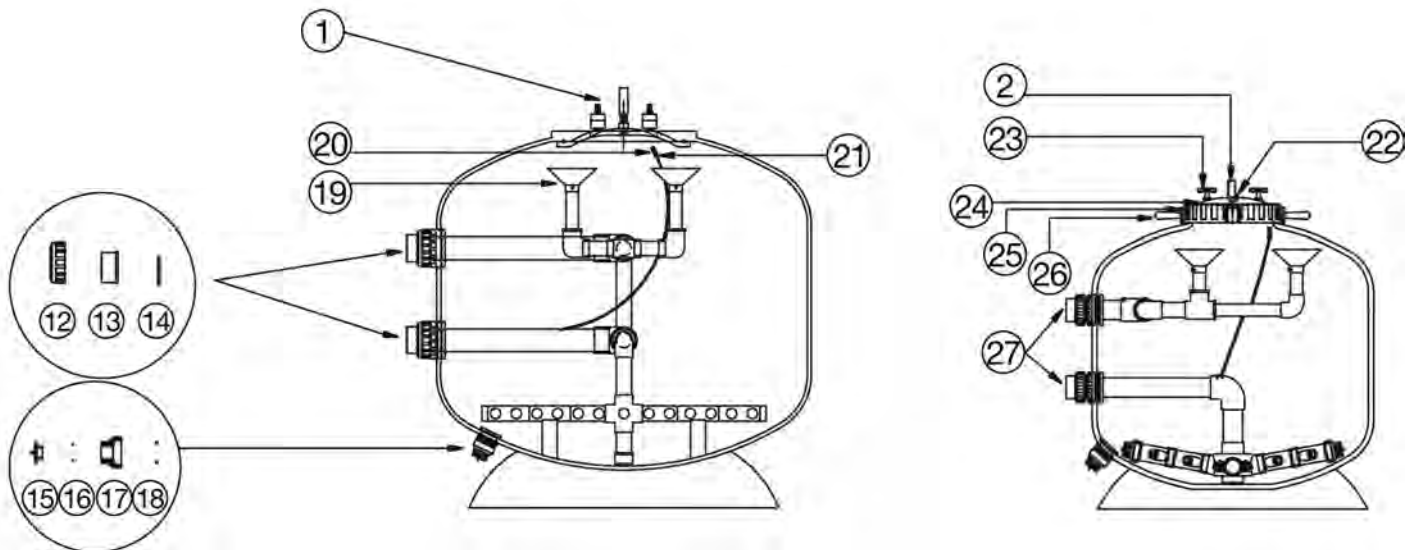

Micron Side Mount Commercial Filters

Part Number	Product Description	Diagram No.	LIST PRICE
W12720	Man Hole Cover 4 Stud Complete	1	£1,874.83
6209430	Lid Yoke Lacron (2 required)		£141.73
620266 (W02536)	O Ring Manhole Cover Oval 4 Stud - Waterco		£15.02
634080BLK	3" Half Union Black (2 required)	12/13/14	£39.29
634080EBLK	90mm half union black	12/13/14	£30.00
6340801	110mm Half Union Black (2 required)	12/13/14	£82.90
W02249	O Ring B/U 90mm	14	£9.29
W02553	O Ring B/U 110mm	14	£24.46
W04058BLK	Drain Plug complete 40mm	15/16/17/18	£102.46
W02066	Funnel For Port Size 3" & 4" (90mm & 110mm) (4 required)	19	£14.05
W02289	Air Relief Tube Screen	20	£6.16
85251	Gulfstream Plug (2 required)	21	£1.12
620221	Air Relief Valve	22	£5.82
6202321	Handle for lid 12" (2 required)	23	£46.27
W02630	Lid 12"	24	£38.42
620232	Lock Ring 12"	25	£193.19
6202321	Screwed handle for 12" lock ring (4 required)	26	£46.27
62027	lid o ring 12"	26	£29.81
63406565BLK	Half union 65mm c/w O ring (2 required)	27	£28.93
W02539	Bulkhead gasket 4"/110mm		£5.01
12221006	Bulkhead locknut 4"/110mm		£14.84
12221007	Bulkhead threaded body 4"/110mm		£49.51

For pressure gauges - see page 14 of main price list

Part No:	Manifold	W0211PP	W02112PP	W02113PP	W02114PP	W02117PP	W02158PP	W12073	W02156	W02157	6200912	W02269BLK	W02270BLK
		LATERALS				Lateral End Cap Nut	Lateral End Plug (male)	Hz Cross Tee	Hz LCT Extension	Hz LCT End Cap	Extension Arm	Cap Body	Cap Nut
Model		75mm	110mm	145mm	200mm								
SM1050 75mm Port	65mm	8	16	-	12	20	-	-	-	-	8	4	4
SM1050	80mm	8	20	10	4	32	4	2	8	4	-	-	-
SM1200 75mm Port	65mm	16	4	20	12	28	-	-	-	-	12	4	4
SM1200	-	2	26	8	6	32	4	2	8	4	-	-	-
SM1400	-	8	8	36	14	48	4	2	12	4	-	-	-
SM1600 90mm Port	-	4	16	42	18	48	4	2	12	4	-	-	-
SM1600 110mm Port	-	10	22	22	38	-	60	-	-	-	-	-	-
SM1800	-	8	42	22	68	-	76	-	-	-	-	-	-
SM2000	-	2	52	20	74	-	80	-	-	-	-	-	-
SM2200 110mm Port	-	20	34	78	88	-	96	-	-	-	-	-	-
SM2200 160mm Port	-	64	34	30	88	-	96	-	-	-	-	-	-