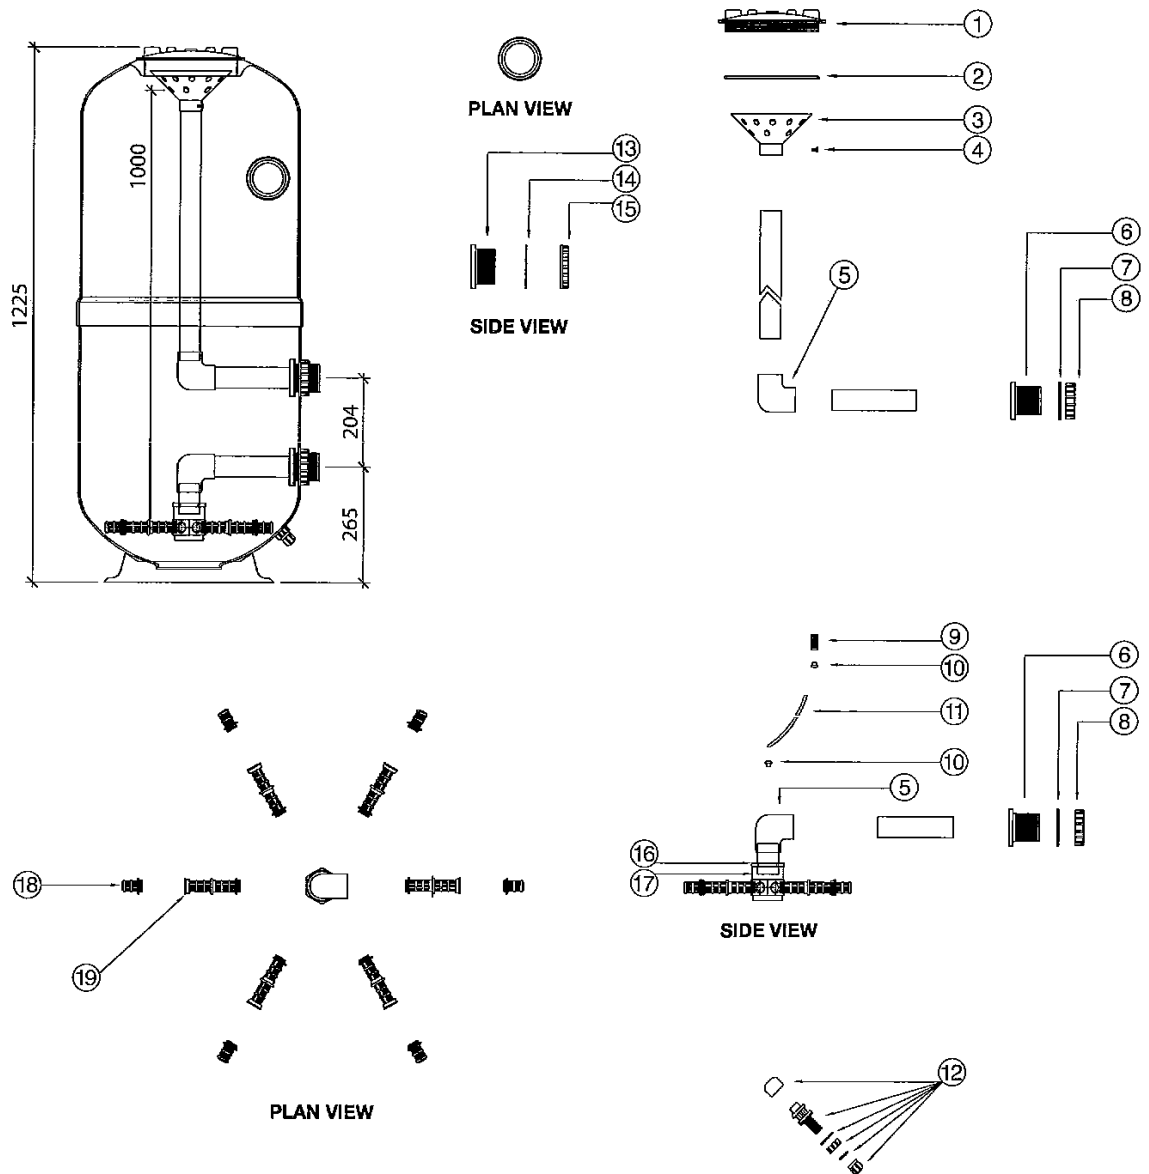

Lacron Plus Side Mount-20"

Part Number	Product Description	Diagram No.	LIST PRICE
6012 (1304A)	Lid removal tool (8" new type)		£61.09
W22235	Lacron Lid removal tool - Plastic		£23.30
62092920HBG	Lid (New type 8") Polycarbonate	1	£93.24
621053HBG	Lid 'O' Ring	2	£15.81
W02066	Rose distributor	3	£14.05
W02214	Screw 8 x 5/8"	4	£1.45
121340	Elbow 90deg. 50mm (Qty 2 required per filter)	5	£6.76
W02272BLK	Bulkhead threaded body 50mm Black (Qty 2 required per filter)	6	£4.19
W02268	Gasket Bulkhead body 50mm (Qty 2 required per filter)	7	£10.11
W02271BLK	Bulkhead lock nut (Qty 2 required per filter)	8	£5.41
W02289	Air Relief Tube Screen	9	£6.16
85251	Gulfstream Plug (Qty 2 required per filter)	10	£1.12
W02558	Airbleed Tube (1 m)	11	£16.21
620960015HBG	Drain Plug complete 15mm	12	£14.71
W22314	Sight glass 2" Moulded	13	£19.38
W02080	Gasket Sight glass 2"	14	£16.11
W02567	B/Head Lock Nut 2"	15	£14.89
W1255BLK	Reducing Bush	16	£3.27
W12087	Hexagonal manifold	17	£8.38
W02986	Candle 40mm capped (Qty 6 required per filter)	18	£3.33
W02991	Candle 120mm open (Qty 6 required per filter)	19	£3.98