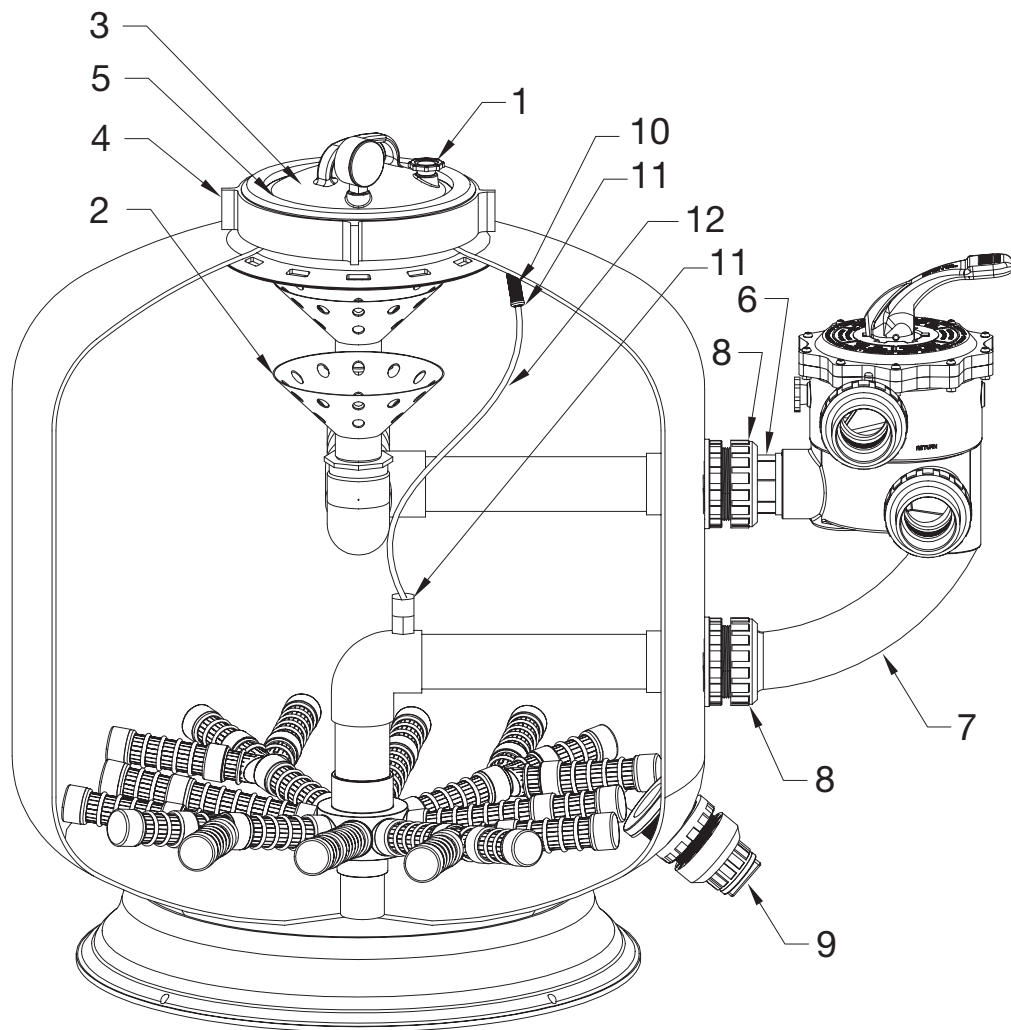

Micron Side Mount Sand Filters

Part No:		WO2115	WO2116	WO2111PP	WO2112PP	WO2113PP	WO2114PP	WO2117PP	WO2158PP	WO2155
Model		Manifold 50mm	Manifold 63mm	Lateral 75mm	Lateral 110mm	Lateral 145mm	Lateral 200mm	Lateral End Cap Nut	Extension Arm Assy Short	Extension Arm Assy Long
SM500	Eco	1		12		4		16	4	
SM600	Eco	1		16	4			16		4
SM602	Eco		1	16	4			16		4
SM700	Eco	1		8	4		4	16		4
SM750	Eco		1	8	12	4		16	4	
SM800	Eco		1		20	4		16	4	
SM900	Eco		1	8		12	4	16	4