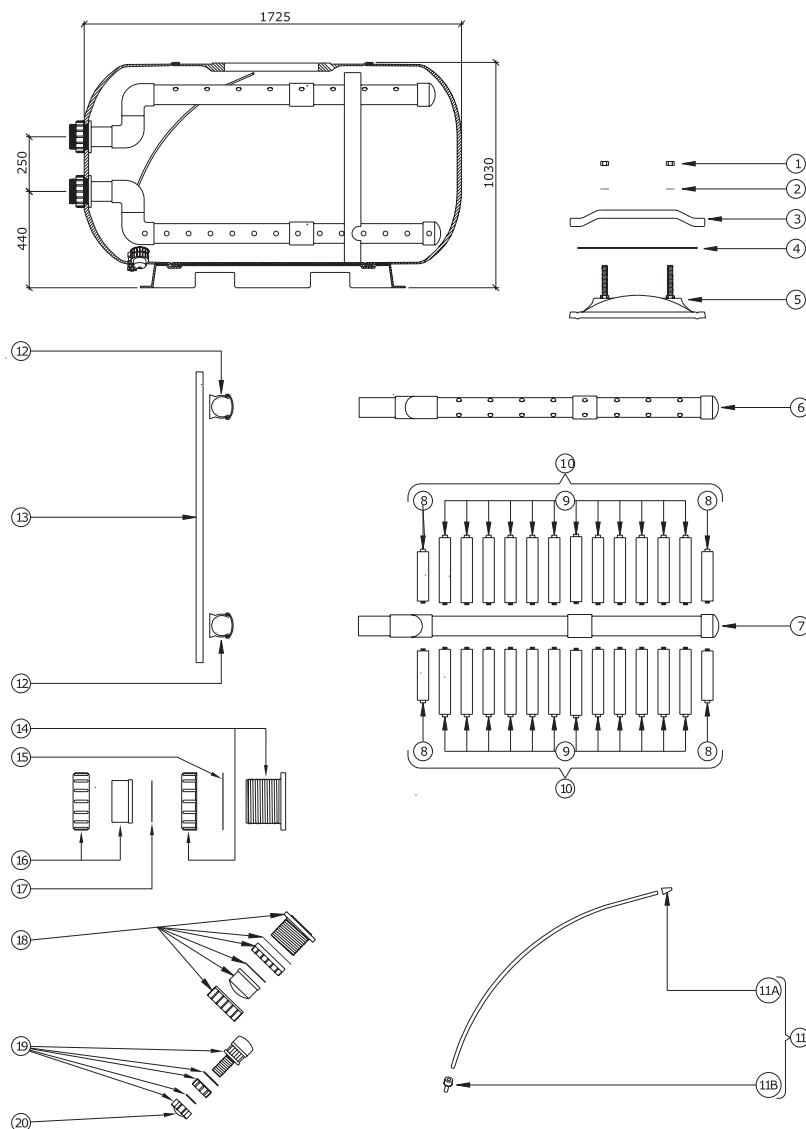

Lacron HZC-36

Part Number	Product Description	Diagram No.	LIST PRICE
1762	M16 S/S Hex Nut	1	£4.02
1769	M16 S/S Washer (Pack Of 5)	2	£8.10
6209430	Lacron Lid Yoke Each	3	£141.73
W12304	Lacron Oval Lid 'O' Ring (Old Square)	4	£65.80
620266 (W02536)	Lacron Oval Lid 'O' Ring (New Round)	4A	£15.02
W12722	Lacron 4 Stud Oval Lid	5	£727.57
W12308	Manhole Lid 4 Stud Complete With Yoke, Nuts, Bolts 'O' Ring	1 to 5	£765.47
1387F	HZC 36 Header Assy Complete	6	£581.71
1387E	HZC 36 Underdrain Assy Complete	7	£680.51
1319	Heavy Duty Laterals 206mm (X 4 required per filter)	8	£26.70
1320	Heavy Duty Laterals 238mm (X 24 required per filter)	9	£30.07
1387J	Heavy Duty Lateral Set Complete	10	£745.32
17104A	HZC 36 Airbleed Assy Complete	11	£59.40
W12045	Airbleed Cap	11A	£5.01
1474	1/4" Airbleed Adaptor Fixing	11B	£25.92
2613	3" Pipe Clamp Set Complete (Each)	12	£18.36
2618	1 M Variable Brace Bar	13	£82.09
62096017HBG	3" Bulkhead & Nut	14	£60.08
1560	3" Bulkhead Gasket (Set Of 2)	15	£21.39
6018 (W02253BLK / W02255BLK / W02255EBLK)	3"/90mm Adaptor Union (Plus Sleeve) 'O' Ring Type	16	£49.46
6020	3"/90mm Adaptor Gasket (Set Of 2) Pre 2007	17	£18.04
6302550-HBG	3"/90mm Adaptor o ring (Set Of 2) Post 2007	17	£17.86
W04058BLK	Drain plug complete 40mm black	18	£102.46
620960015HBG	Drain Plug Complete	19	£14.71