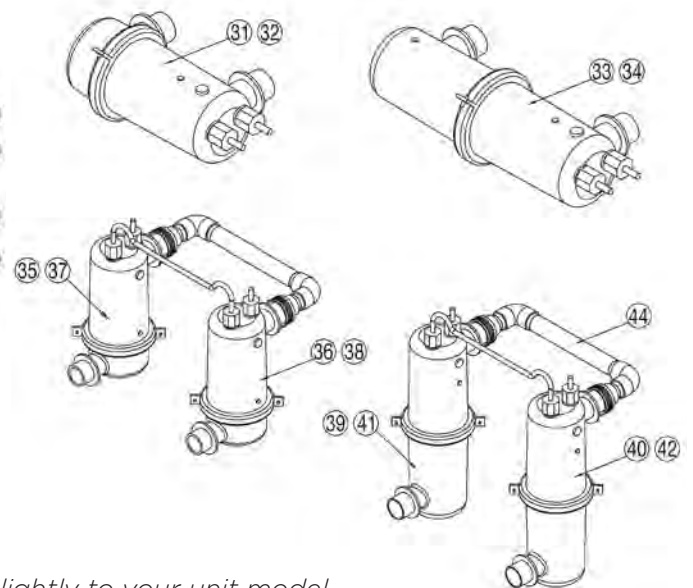

Electrical Box (all models)

Canister Assembly (all models)

The images are for illustration only and may differ slightly to your unit model.