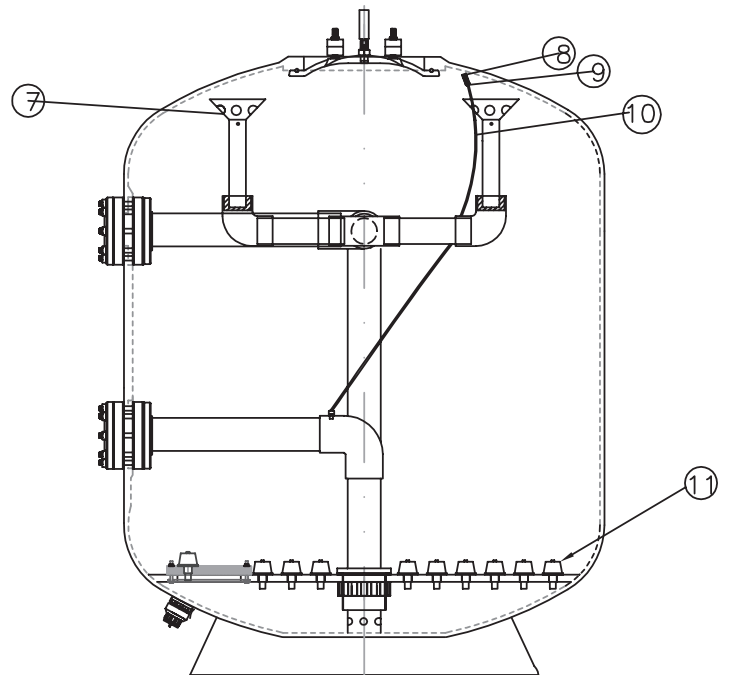

SPDD Side Mount Deep Bed Commercial Filters

Part Number	Product Description	Nos.	Diagram No.	LIST PRICE
W12720	Man Hole Cover 4 Stud Complete		1	£1,874.83
6209430	Lid Yoke Lacron (2 required)			£141.73
620266 (W02536)	O Ring Manhole Cover Oval 4 Stud - Waterco			£15.02
634080BLK	Union Black (2 required)			£39.29
6340801	Half Union Black (2 required)			£82.90
W02249	O B/U 90mm			£9.29
W02553	O B/U 110mm			£24.46
62380	Sight Glass 3" Complete (Post 2008)	3		£52.59
W12132	Sight Glass 3" Acrylic Cap (Pre 2008)	3		£267.40
W12299	Side Manhole Cover 18 Hole Oval	5		£749.41
W12050FG	Side Hatch Round 200mm	5		£494.49
W12300	Gasket for Side Manhole Oval 18 Hole	5		£47.19
W12216	O Ring G210 for Side Hatch Round 200mm	5		£12.07
W02026BLK	Drain Plug complete 15mm	6		£102.46
W04058BLK	Drain Plug complete 40mm	6		£102.46
6209305	Drain Plug complete 50mm	6		£57.26
620936	Drain Plug Assembly Connector 1" BSPT			£50.27
W02066	Funnel For Port Size 3" & 4" (90mm & 110mm) (4 required) & 50mm	7		£14.05
621013	Funnel for Port Size 6" (160mm) (4 required)	7		£80.94
W02289	Air Relief Tube Screen	8		£6.16
85251	Gulfstream Plug (2 required)			£1.12
1547	Filter Nozzle			£20.02
	Numbers of nozzles required for model:-			
	SPDD1050 (80mm port) - 59 required			
	SPDD1200 (80mm port) - 71 required			
	SPDD1400 (100mm port) - 101 required			
	SPDD1600 (100mm port) - 139 required			
	SPDD1800 (150mm port) - 187 required			
	SPDD2000 (150mm port) - 207 required			
	SPDD2200 (150mm port) - 263 required			
	SPDD2350 (150mm port) - 317 required			

For pressure gauges - see page 14 of main price list

* For diagram and flange fittings please see next page

Part Number	Product Description	Nos.	Diagram No.	Port Size
W22634	Flange Stud Ring	2	3a	3"
W22139		2		4"
W22140		2		6"
1216801	Gasket Flange	6	3b	3"
63453063		6		4"
W02251		6		6"
1216803	PVC Flange	4	3c	3"
12161004		4		4"
W12540		4		6"
W22633	Flange Clamp Ring	2	3d	3"
W22141		2		4"
W22142		2		6"
W12126	Washer SS304	8	3e	3"
W12126		16		4"
W12539		16		6"
W12912	Hex Nut SS304	8	3f	3"
W12912		16		4"
W12910		16		6"

SPDD Side Mount Deep Bed Commercial Filters