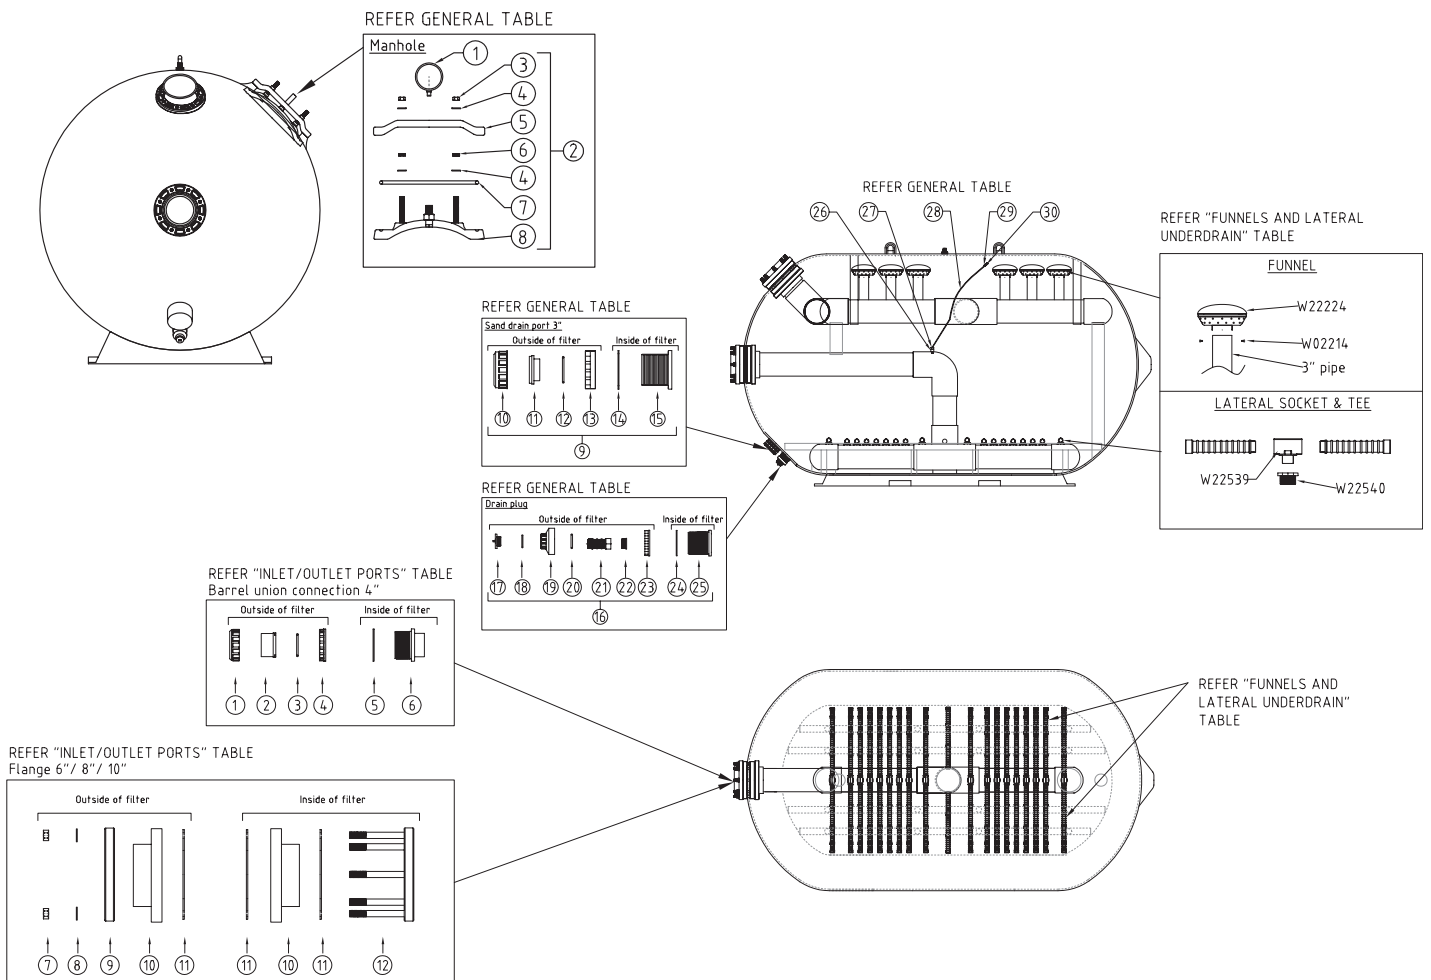

Inlet / Outlet	Part No:	Description	M2500 (T-Style, Post 2011)
Barrel Union Connection 4"	12221009	Barrel Union Lock Nut 100mm Black	2
	12221011	Barrel Union Plain End 100mm Black	2
	W02553	O Ring 100mm B/U Nitrile	2
	12221006	Bulkhead Lock Nut 100mm Black	2
	W02539	Gasket 100mm Bulkhead	2
	12221007	Bulkhead Body 100mm Black	2

Inlet / Outlet	Part No:	Description	M3750 150mm (T-Style, Post 2011)	M5000 (T-Style, Post 2011)	MD5000 (T-Style, Post 2011)	MD5500 6" (T-Style, Post 2011)
Flange 6"	W12910	Nut Hex 3/4" BSW SS304	16	16	16	16
	W12539	Washer M20 x 50mm x 3mm Flat S/S304	16	16	16	16
	W22142	Flange Clamp Ring 6"	2	2	2	2
	W22545	PVC Flange 6" ANSI SCH80 Vanstone NSF	6	4	4	4
	W02251	Gasket HRZ Filter 280 x 4.5mm	6	6	6	6
	W22140	Flange Inner Stud Ring 6" ANSI	2	2	2	2

Inlet / Outlet	Part No:	Description	MD5500 8" (T-Style, Post 2011)	MD6500 8" (T-Style, Post 2011)	MD8000 (T-Style, Post 2011)
Flange 8"	W12910	Nut Hex 3/4" BSW SS304	16	16	16
	W12539	Washer M20 x 50mm x 3mm Flat S/S304	16	16	16
	W22343	Flange Clamp Ring 8"	2	2	2
	W22936	PVC Flange 8" SCH80 Vanstone NSF	4	4	4
	W12147	Gasket Flange PVC 343 x 5mm	6	6	6
	W22342	Flange Inner Stud Ring 8" ANSI	2	2	2

Inlet / Outlet	Part No:	Description	MD10000 (T-Style, Post 2011)
Flange 10"	W22959	Hex Nut 7/8" UNC SS316	24
	W22960	Washer 7/8" UNC SS316	24
	W22963	Flange Clamp Ring 10"	2
	W22877	PVC Flange 10" SCH80 Vanstone NSF	4
	W22228	Gasket Flange 10" ANSI	6
	W22962	Flange Inner Stud Ring 10" ANSI SS316	2