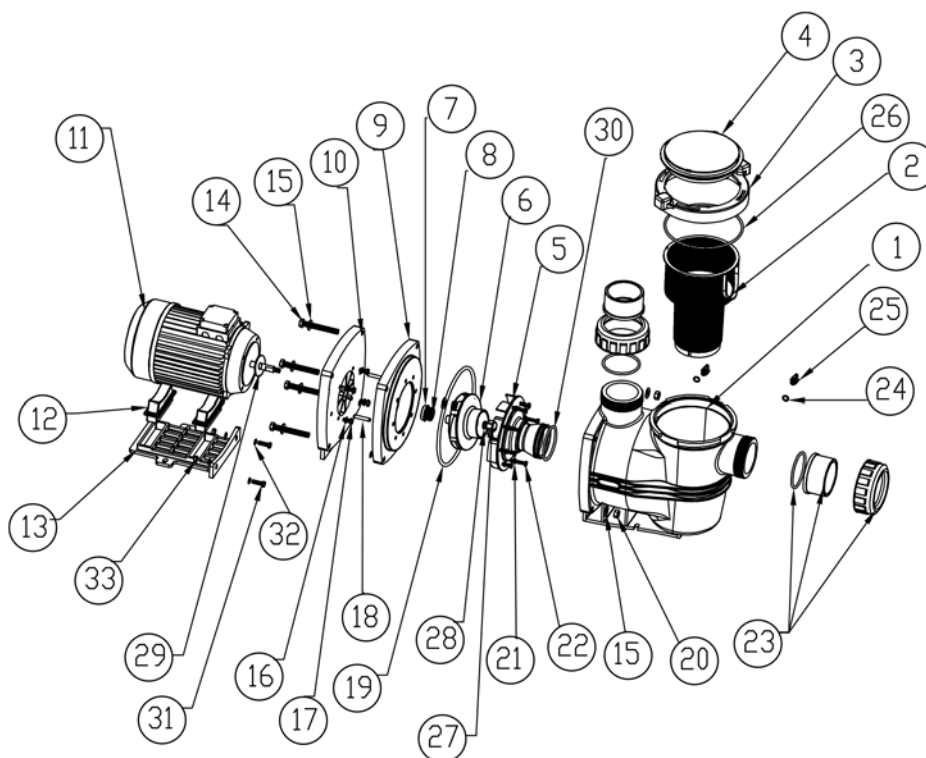

Part Number	Product Description	Diagram No.	LIST PRICE
6340516	Pump Housing 3"Port H/Star MK4	1	POA
6340630	Basket Pump H/Star Comm & S/Steel Pump	2	£42.16
634065	Hydrostar Lock Ring	3	POA
634067	Hydrostar H&L Pot Lid	4	POA
6346020	Diffuser W/Brass Ring H/Star MK4	5	POA
6340550	Hydrostar Impeller 4HP Key Way Shaft	6	£76.84
6340570	Hydrostar Impeller 6HP	6	£76.84
6340580	Hydrostar Impeller 7HP	6	£76.84
634016201	Mech Seal Primary Seal Ring 6A Matte 316	7	POA
634016202	Mech Seal Mating Ring 6A Matte S/S 316	8	POA
6340162	Mechanical Seal 316SS G-0750-00-A1 7/	7/8	£57.62
6346010	Pump Seal Plate W/In H/Star MK4	9	POA
6346000	Motor Adaptor Plate H/Star MK4	10	POA
	Motor	11	N/A
6340740	Pump Foot Insert 550-700 H/Star MK4	12	POA
6340744	Pump Foot Insert 400 H/Star MK4	12	POA
6340720	Pump Foot 400-700 H/Star MK4	13	POA
63409201	Bolt M12x100mm Hex HD SS316 Full Thread	14	POA
W32467	Washer Plain 1/2" UNC SS316	15	POA
6302180	T'Tuf Mounting Washer S/S316 5/16 x 5/8	16	£0.55
6350545	Bolt M8 x 45mm Hex HD SS316	17	POA
6346500	Dowell Pin 8x47.5mm	18	POA
634607	O'Ring 258mm ID x 8mm	19	POA
63409391	Nut Hex STD M12 Brass NI Plated	20	POA
6340030	T'Tuf H/L Pot Foot Washer M6* S/S316	21	£8.19
6346520	Bolt Hex HD 1/4" UNC x 1 3/4"SS316	22	POA
6340803	Half Union 80mm w/o'ring - Black	23	POA
620193	O'Ring BS112 ID12.37x2.62	24	£3.35
63402301	Drain Plug 1/4" NPT	25	£2.63
634075	Hydrostar Lid O'Ring G200 NBR 70SH	26	£16.67
6340411	Nut Moulded M10 H/Star IMP	27	£13.84
6340412	O'Ring Nut Moulded BS113 ID13.95x2.62	28	£0.34
631782	Motor Slinger 52x16x2mmth	29	£5.58
634608	O'Ring BS346	30	POA
63401840	Screw M8x30 SS316 Allen Key Head	31	POA
6302180	T'Tuf Mounting Washer S/S316 5/16 x 5/8	32	£0.55
W32054	Hexagon Nut SS316 M8x1.25	33	POA