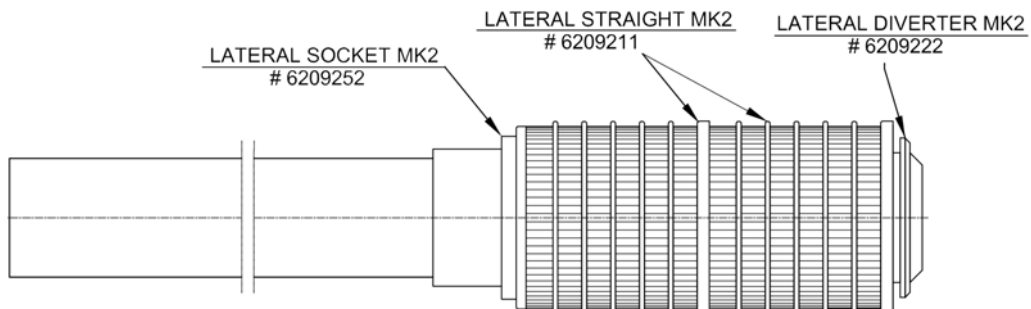

W & WD Series Deep Bed Filter (Continued)

Underdrain Assembly

Part Number	Product Description	LIST PRICE
6209263	WD350 under drain assembly MK2	POA
6209262	WD300 under drain assembly MK2	POA
6209261	W350 under drain assembly MK2	POA
6209260	W250/W300 MK2 under drain assembly MK2	POA