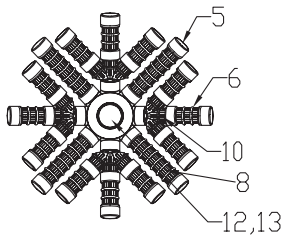

LATERAL CONFIGURATION FOR E600+ / 602+