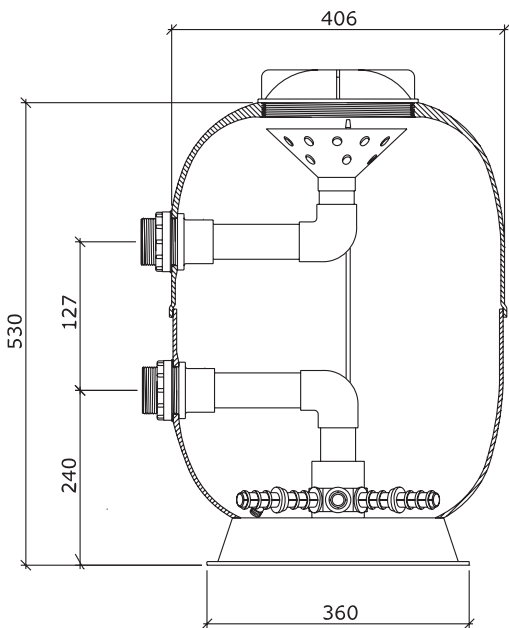

PLEASE NOTE:

1.1/2" Lacron filters manufactured pre 2006 will have union adaptors (Barrel Unions) with **flat gaskets** 1.1/2" Lacron filters manufactured post 2006 will have union adaptors (Barrel Unions) with 'O' rings