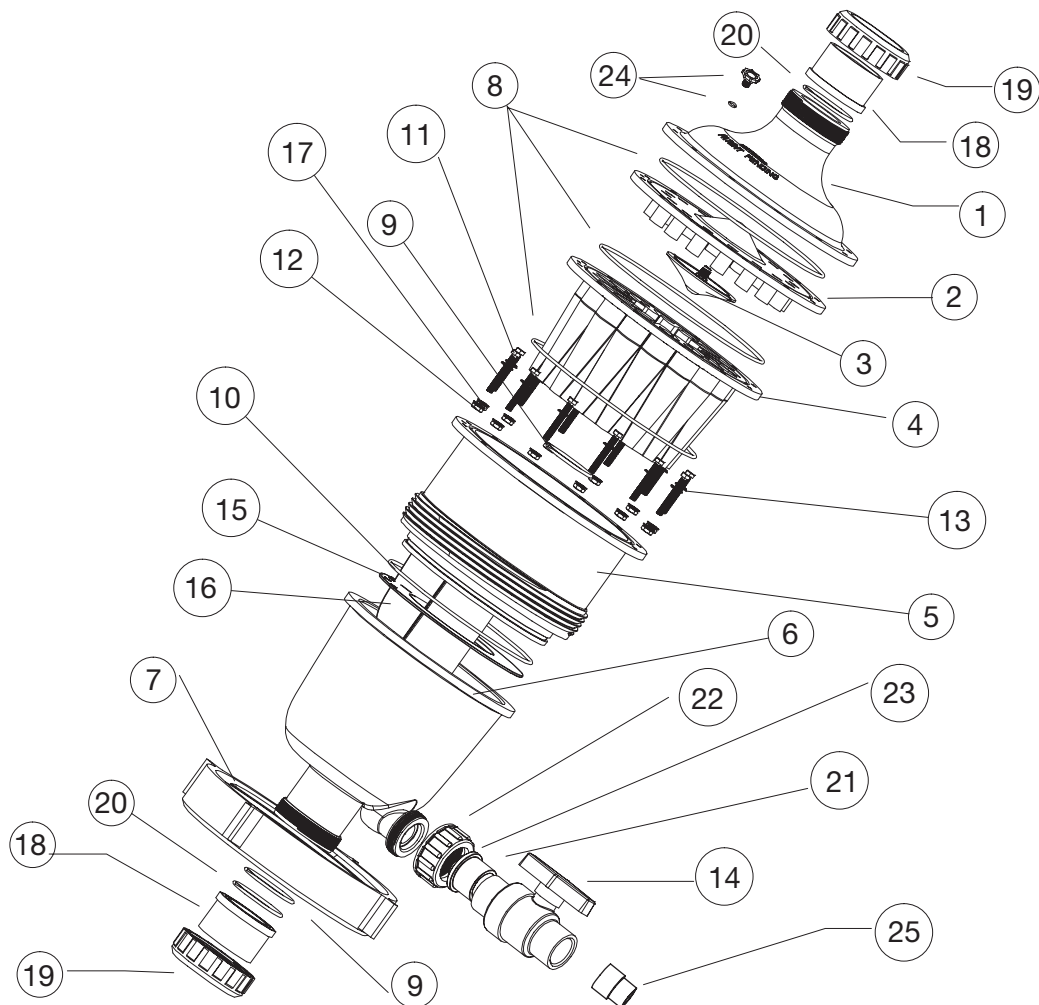

MultiCyclone 16 Centrifugal

Product Code: 200375

Part Number	Product Description	Diagram No.	LIST PRICE
613010	Multicyclone Collector Blank	1	£51.21
61304	Multicyclone Manifold Plate Assembly	2 & 3	£16.57
61303	MultiCyclone Separator	4	£32.50
61300	Multicyclone Body	5	£137.45
61302	Multicyclone Sediment Bowl	6	£219.52
62024BLK	TCF Lock Ring Black	7	£31.41
61308	O Ring BS268 3 per filter	8	£8.29
W02469	O Ring AS228 2 per filter	9	£3.78
61307	O Ring BS263	10	£6.52
W12984	Bolt M6 x 45mm Hex Head SS304 12 per filter	11	£3.46
6340062	Nut Hex M6 Brass Nickle Plated 12 per filter	12	£0.51
W12782	Washer M6 Flat SS304 24 per filter	13	£0.51
140252	Compact Ball Valve 25mm Black	14	£22.95
61306	Multicyclone Baffle Ring	15	£16.09
61305	Multicyclone Partition	16	£11.09
W12783	Washer M6 Spring SS304 12 per filter	17	£0.51
W02081BLK	B/U P/End Slip/Slip 2" imperial Black	18	£2.76
6340244B	B/U P/End Slip/Slip 63mm Metric Black	18	£2.76
W02647BLK	T/L Lock Nut 2"/63mm New Black	19	£3.81
W02280	O Ring 2"/63mm B/U	20	£3.43
1222253	B/U Plain End Slip/Slip 25mm Black	21	£2.49
1222256	B/U Lock Nut 25mm Black	22	£5.86
644790	O Ring BS218	23	£1.06
620221	Air Relief Valve New Style Black	24	£5.82
622432	O-Adaptor 1" to 32mm Metric Ring BS218	25	£7.06