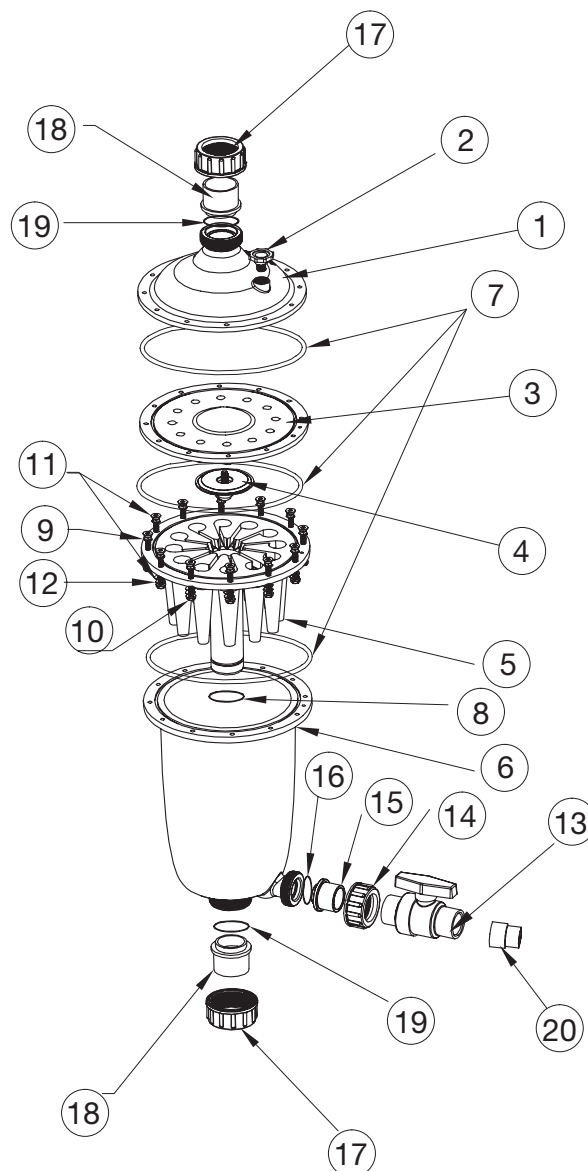

MultiCyclone 12 Centrifugal

Product Code: 200374

Part Number	Product Description	Diagram No.	LIST PRICE
613130	Multicyclone Collector 40mm Blank	1	£51.21
620221	Air Relief Value New Style Blk	2	£5.82
W22282	Multicyclone Manifold Plate 12 Cyclone 40mm	3	£16.57
W22283	Multicyclone Flow Director 40mm	4	£9.16
61317	MultiCyclone Body 40mm 12 Cyclone	5	£157.90
61312	MultiCyclone Sediment Bowl 40mm	6	£311.79
61308	Body 'O' Ring BS268 3 per filter	7	£8.29
S0614511	Body 'O' Ring BS224	8	£18.25
W12781	Bolt M6 x 50mm Hex Head SS304 12 per filter	9	£3.84
6340062	Nut Hex M6 Brass Nickle Plated 12 per filter	10	£0.51
W12782	Washer M6 Flat SS304 24 per filter	11	£0.51
W12783	Washer M6 Spring SS304 12 per filter	12	£0.51
140252	Compact Ball Valve 25mm Black	13	£22.95
1222256	B/U Lock Nut 25mm Black	14	£5.86
1222253	B/U P/End Slip/Slip 25mm Black	15	£2.49
644790	O Ring BS218	16	£1.06
W02209BLK	B/U Locking Nut 50mm/1.5" Black	17	£2.63
W02210BLK	B/U P/End Slip/Slip 1.5" imperial Black	18	£2.63
64449B	B/U P/End Slip/Slip 50mm Metric Black	19	£2.63
W32702-HBG	O Ring 50mm B/U EPDM	20	£4.46
622432	Adaptor 1" to 32mm Metric	20	£7.06