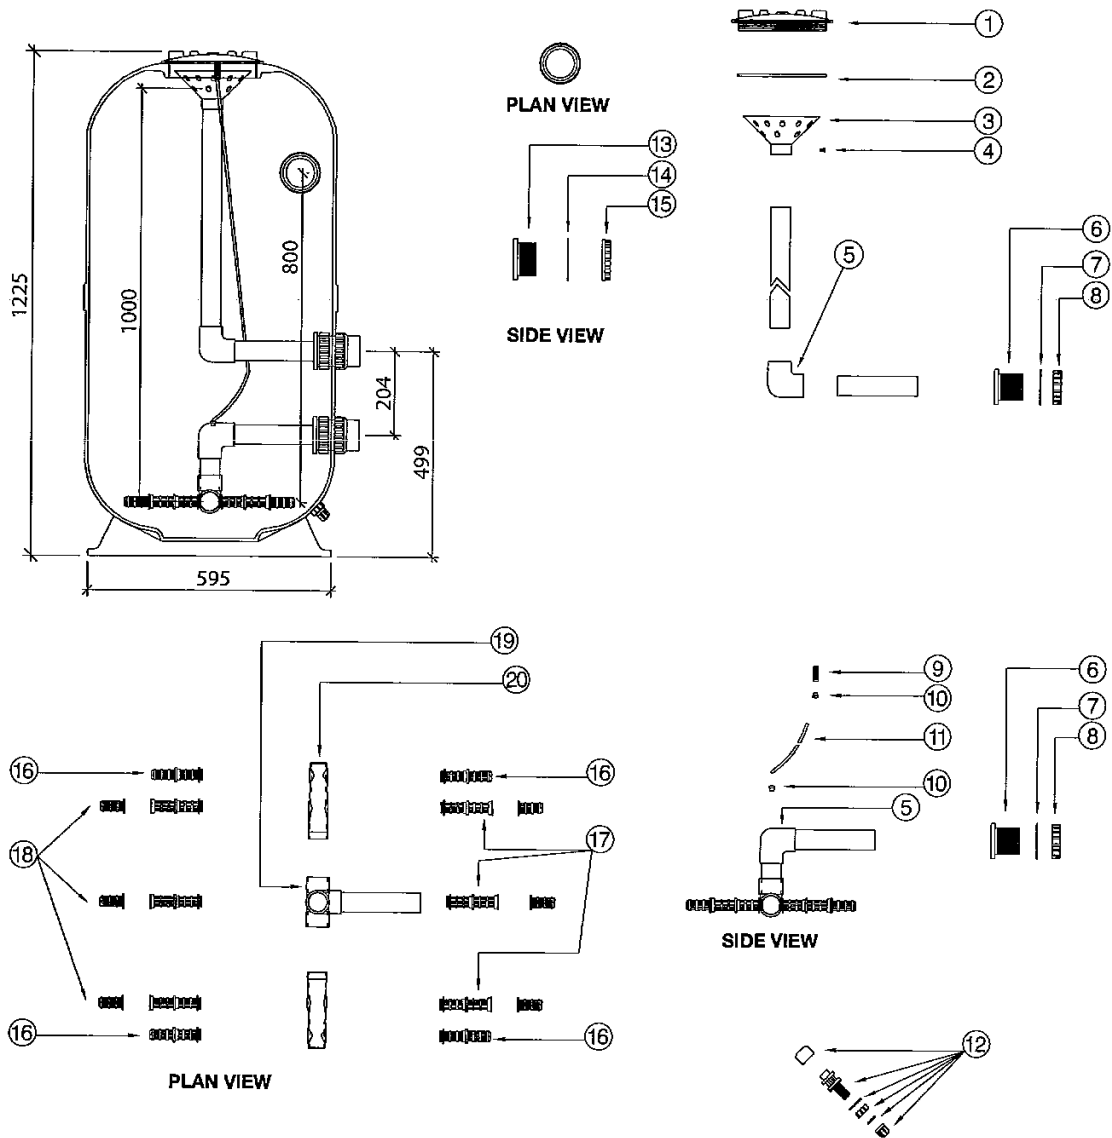

Lacron Plus Side Mount-24"

Part Number	Product Description	Diagram No.	LIST PRICE
6012 (1304A)	Lid removal tool (8" new type)	n/s	£61.09
W22235	Lacron Lid removal tool - Plastic	n/s	£23.30
62092920HBG	Lid (New type 8") Polycarbonate	1	£93.24
621053HBG	Lid 'O' Ring	2	£15.81
W02066	Rose distributor	3	£14.05
W02214	Screw 8 x 5/8"	4	£1.45
121340	Elbow 90deg. 50mm (Qty 2 required per filter)	5	£6.76
W02272BLK	Bulkhead threaded body 50mm Black (Qty 2 required per filter)	6	£4.19
W02268	Gasket Bulkhead body 50mm (Qty 2 required per filter)	7	£10.11
W02271BLK	Bulkhead lock nut (Qty 2 required per filter)	8	£5.41
W02289	Air Relief Tube Screen	9	£6.16
85251	Gulfstream Plug (Qty 2 required per filter)	10	£1.12
W02558	Airbleed Tube (1 M)	11	£16.21
W02026BLK	Drain Plug complete 15mm	12	£102.46
W22314	Sight glass 2" Moulded	13	£19.38
W02080	Gasket Sight glass 2"	14	£16.11
W02567	B/Head Lock Nut 2"	15	£14.89
W02985	Candle 120mm capped (Qty 4 required per filter)	16	£13.29
W02991	Candle 120mm open (Qty 6 required per filter)	17	£3.98
W02984	Candle 60mm capped (Qty 6 required per filter)	18	£12.32
W12086	Tapped Tee	19	£8.10
W12088	Tapped 2 Hole collector	20	£8.71