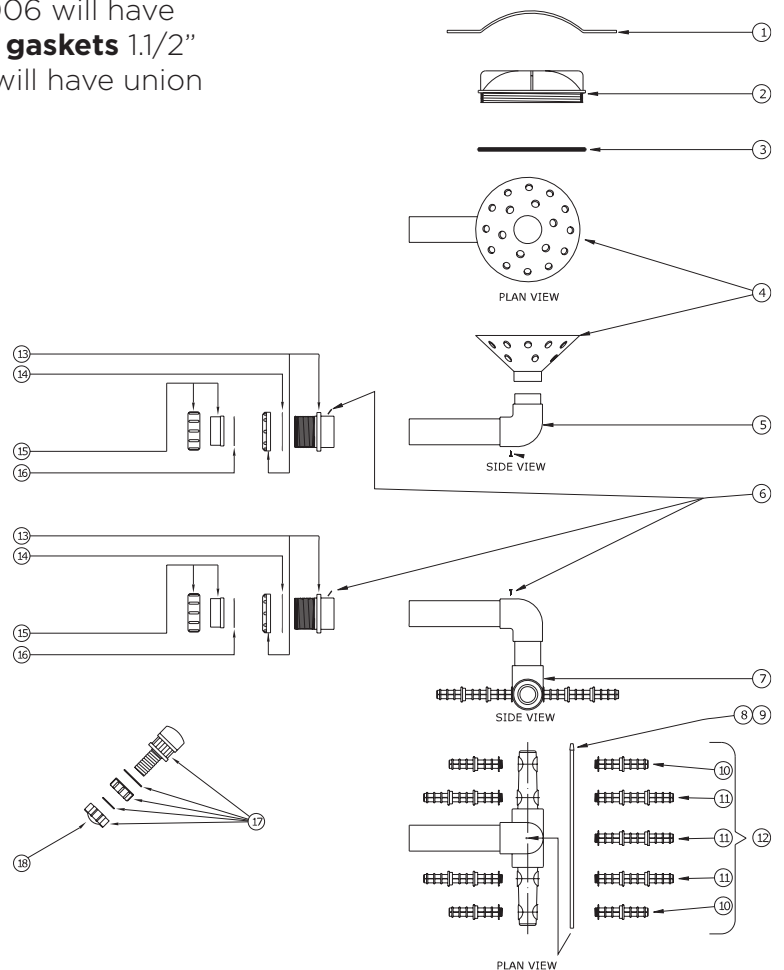

PLEASE NOTE:

1.1/2" Lacron filters manufactured pre 2006 will have union adaptors (Barrel Unions) with **flat gaskets** 1.1/2" Lacron filters manufactured post 2006 will have union adaptors (Barrel Unions) with 'O' rings

Lacron LSR-24

Product Code: K222024N

Part Number	Product Description	Diagram No.	LIST PRICE
6012 (1304A)	Lid Removal Tool (8" New Type) Metal	1	£61.09
W22235	Lid removal tool Plastic	n/s	£23.30
62092920HGB	8" Lid Polycarbonate (Pre 2022)	2	POA
621053HGB	Lid 'O' Ring 8" (Pre 2022)	3	POA
6209291	SM 8" Lid (Post 2023)		£49.91
62024BLK	Lock Ring for 8" Lid (Post 2023)		£31.41
W02066	Rose Distributor	4	£14.05
1366 (W32363)	1.5" Header (Less Rose)	5	£59.41
1671	3/4" Self Tap Screw (Pack Of 10)	6	£8.43
W22216 (1367)	24" - 1.5" Underdrain Less Candles	7	£63.49
W02549 (17102)	24" Lacron Airbleed	8	POA
W12045	Air Bleed Cap. Also order 1 x 85251 Rubber Grommit @ £0.85	9	£5.01
62096007HGB	120Mm Lateral (Candle) (X 4 required per filter)	10	£13.29
62096008HGB	180Mm Lateral (Candle) (X 6 required per filter)	11	£13.04
W22218 (1394)	Lateral (Candle) Set	12	£77.77
1222400HGB	1.5" Bulkhead Fitting (Plus Nut)	13	£32.04
W02268HGB	1.5" Bulkhead Gasket (Set Of 2)	14	£14.71
W32554-2HGB	1.5" Union Adaptor Nut And Sleeve (Set Of 2)	15	£28.26
W32702-HBG	1.5" Union Adaptor 'O' Ring (Set Of 2)	16	£8.91
620960015HGB	Drain Plug Complete	17	£14.71
W02522C	Drain Plug Cap	18	£8.53
W04003PP	24" Base Stand	n/a	£40.94

PRE 2006			
W02992-2HGB	1.5" Adaptor Union (Plus Sleeve) (Set Of 2)	15	£28.26
W12332-2HGB	1.5" Adaptor Gasket (Set Of 2)	16	£8.94
W02989	1.5" Bulkhead Fitting Including Nut	13	£32.04
W02268HGB	1.5" Bulkhead Gasket	14	£14.71