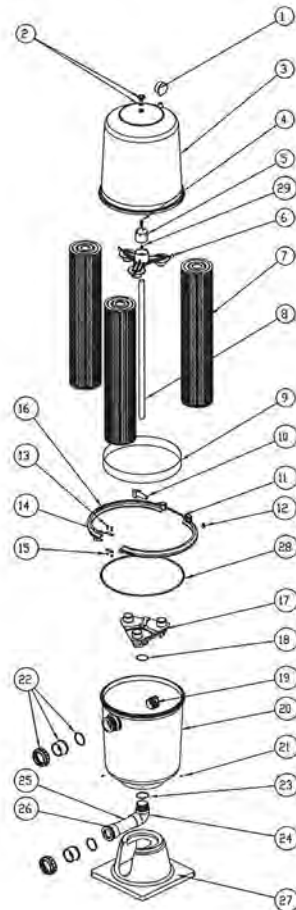

Fulflo Tri-Cartridge Filter

Product Codes: 21655300EU, 2165400EU, 2165500EU

Part Number	Product Description	Diagram No.	LIST PRICE
620221	Air Release Valve	2	£5.82
62233PEW	Tank Top Ultra High Dome	3	£289.87
W02289	Air Relief Tube Screen	4	£6.16
6220701	Adaptor M/Fold Tri-Cartridge	6	£69.43
622810	Cartridge Element For TC300 (Qty 3 Needed)	7	£215.51
622820	Cartridge Element For TC400 (Qty 3 Needed)	7	£263.98
622830	Cartridge Element For TC500 (Qty 3 Needed)	7	£284.59
W01057	S/S Inner Band 40	9	£68.67
W02195TLJ	DE Knob w.0.6" head dia. brass insert	10	£8.07
W02201	M8 x 100 S/S Stud	11	£21.38
W02202	Brass Lug	12	£3.17
827000	Screw 1/4 x 1" Hex	13	£1.41
822528	Connecting Link	14	£3.81
829227	Nut 1/4" Nylock	15	£1.41
822526BLK	Clamp Band Half - 2 req. per filter	16	£81.60
6220700	Manifold Tri Cartridge	17	£33.03
6220702	O Ring	18	£5.77
62268	Inlet Baffle 50mm	19	£12.28
822343PEW	Tank Body Ultra Bottom	20	£164.95
W02641	Screw	21	£10.54
634024BLK	Half Union with O Ring 2" imperial	22	£10.00
W02083BLK	Union Lock Nut -2"/63mm	22	£3.62
W02081BLK	Union Plain End 2" imperial	22	£2.76
6340244B	Union Plain end 63mm	23	£2.76
W02280	O Ring 2"/63mm	22	£3.43
W02691	O Ring	23	£16.57
822345BLK	F/Fld Bim Elbow 63mm	24	£14.90
W02087BLK	B/Union Threaded End	26	£2.82
62228	PP Supportor Base	27	£90.30
62250	Tank Body O Ring	28	£36.87
85251	Gulfstream Plug	29	£1.12

For pressure gauges - see page 14 of main price list