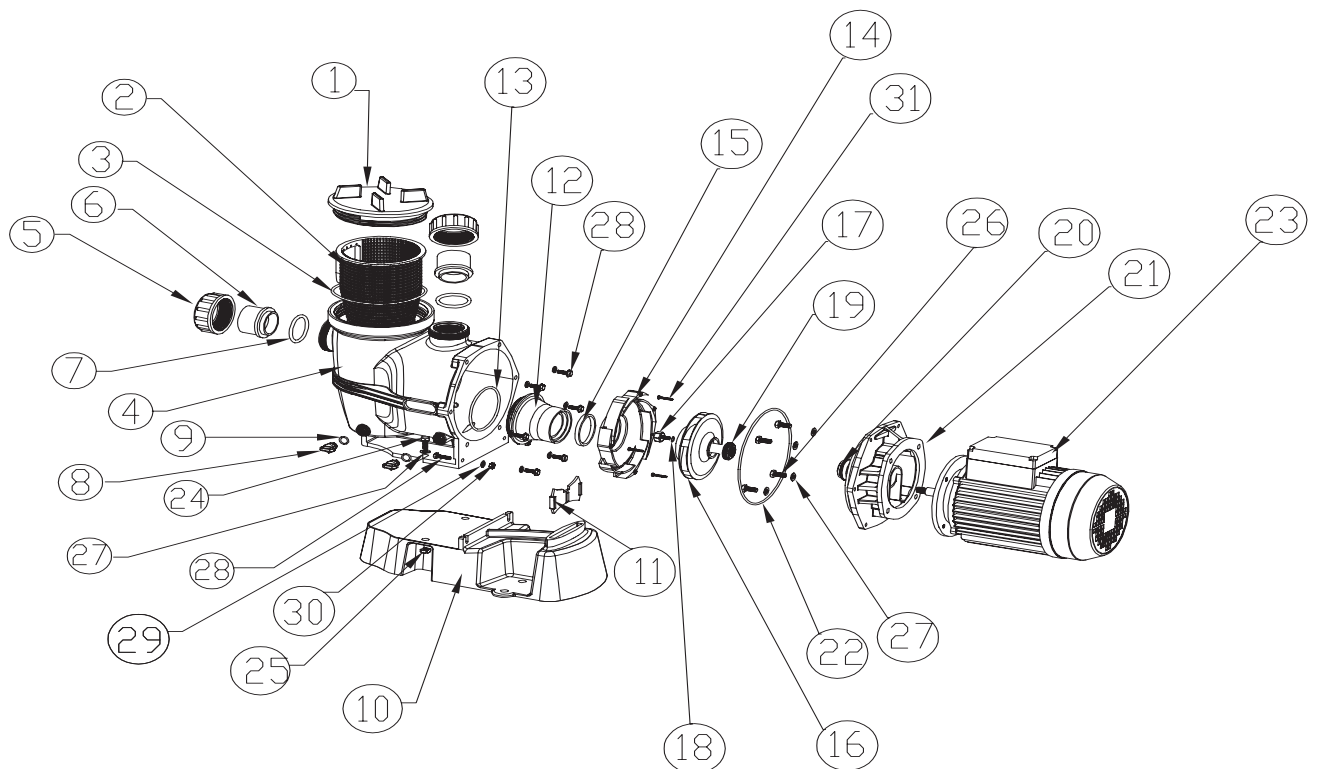

Lacronite Pump

Product Codes: 24070050, 24070075, 24070100, 24070150