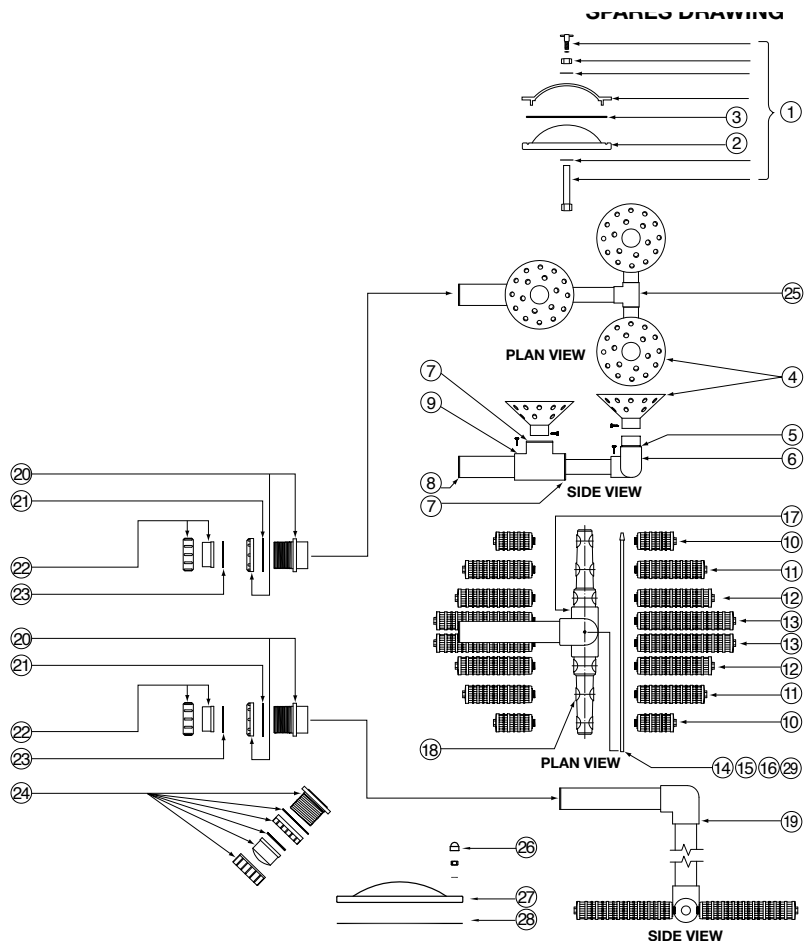

CLAMP LID

W12076	NYLON AIR RELIEF TAP + 'O' RING	£14.80
W12248	LID RETAINING CLAMP c/w with screw and nut	£145.37
W02933	SMALL OVAL LID 'O' RING	£20.03
W12135	SMALL OVAL LID	£165.57

Lacron DBF-36"

Product Code: 222041636

Part Number	Product Description	Diagram No.	LIST PRICE
W12248	9" x 6" Clamp Assembly (inc. nuts, washers, clamp & airtap)	1	£145.37
W12135	9" x 6" Lid Oval	2	£165.57
W02933	O-ring G225	3	£20.03
W02066	Rose distributor	4	£14.05
12555BLK	Reducing bush 2" x 1 1/2"	5	£4.22
121350	Elbow 50mm	6	£6.33
12566	Reducing Bush 65 x 50	n/s	£11.27
12588	Reducing bush 3" x 2 1/2"	n/s	£5.82
121962	Tee 65mm	9	£15.61
1318 (W12231)	113mm Heavy Duty Lateral (candle) (X 4 required per filter)	10	£16.73
1319 (W12232)	206mm Heavy Duty Lateral (candle) (X 6 required per filter)	11	£26.70
1320 (W12233)	238mm Heavy Duty Lateral (candle) (X 6 required per filter)	12	£30.07
1275 (W12229)	268mm Heavy Duty Lateral (candle) (X 4 required per filter)	13	£33.39
1395C	36" DBF - Lateral (candle) set		£350.14
W02289	Air relief tube screen	14	£6.16
85251	Gulf stream plug	15	£1.12
W02558	Air bleed tube	16	£16.21
W12297	Tapped Tee 2 1/2"	17	£26.48
W12089	LCT extension 3 hole	18	£15.92
121365	Elbow 65mm	19	£28.56
W12955	Bulkhead Body + Lock Nut 3" Blk	20	£60.08
W02250	Gasket Bulkhead Body 3"	21	£10.69
W12954	B/U Lock But + Plain End 3" Black	22	£49.46
W02249	O-ring 3" B/U	23	£9.29
W04058BLK	Drain Plug Complete 40mm Complete	24	£102.46
121950	Tee 50mm	25	£5.51
W12956	Black Cap Nut M12	26	£37.36
W12311	Large Oval Hatch 18-Hole	27	£406.77
W12300	Gasket Oval 18-Hole	28	£47.19
W22173	Gland PG7 (3 - 6.5)	26	£9.70