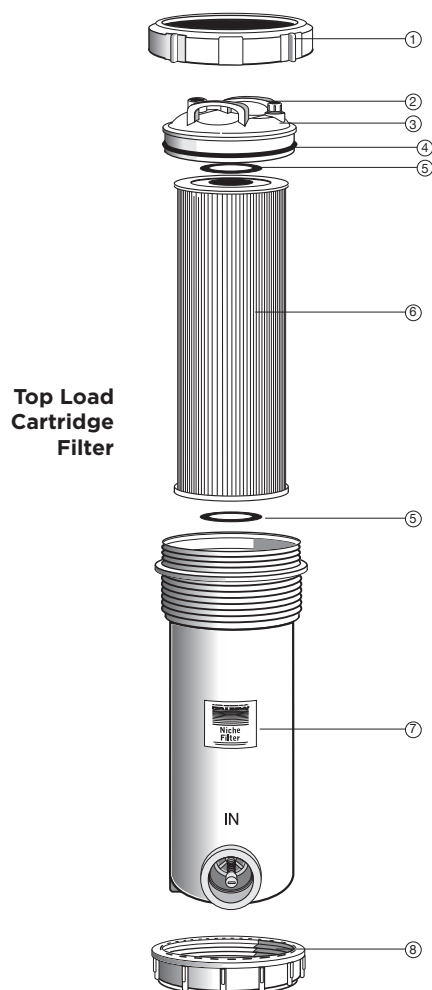

Top Load Cartridge Filter

Part Number	Product Description	Diagram No.	LIST PRICE
61209	Lid lock ring	1	£30.61
61206	Air release valve	2	£5.08
61207	Air release o ring	n/s	£2.55
61205	Lid	3	£23.41
61208	Lid o ring	4	£9.49
61213	Spacer ring	5	£3.82
62010	50sq ft cartridge	6	£114.04
62009	75sq ft cartridge	6	£156.07
61210	Top load filter tank 50	7	£76.35
61211	Top load filter tank 75	7	£104.97
61212	Body lock ring	8	£20.37
61200	Bi-pass valve	n/s	£18.32

Whisper Air / Airflo Blowers

Product Code: 282410

Part Number	Product Description	Diagram No.	LIST PRICE
S130501	Blower outer housing	1	£57.64
S130551	Blower motor mounting gasket	2	£8.19
S130581	Internal motor mount	3	£42.45
S130531	Blower bottom cowl	4	£28.98
S130511	Blower base (stand)	5	£20.39
S13785	Blower motor brushes (each)	6	£66.33
S12811	Air Switch Latch	7	£100.26
82443911	Fair-Rite Suppression Core		£12.37
82443905	EMI Filter		£52.02