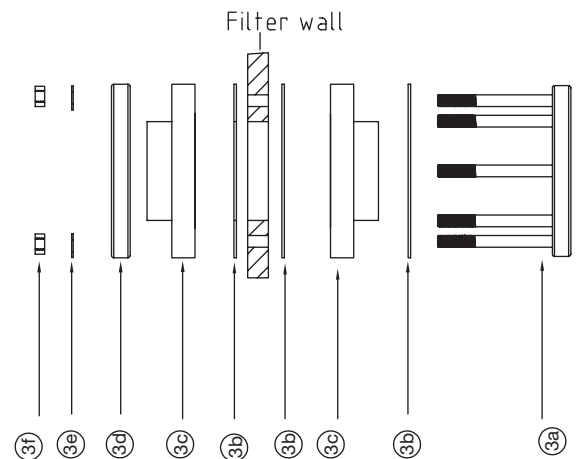

For pressure gauges - see page 16 of main price list

Part Number	Product Description	Nos.	Diagram No.	Port Size
W22634	Flange Stud Ring	2	3a	3"
W22139		2		4"
W22140		2		6"
1216801	Gasket Flange	6	3b	3"
63453063		6		4"
W02251		6		6"
1216803	PVC Flange	4	3c	3"
12161004		4		4"
W12540		4		6"
W22633	Flange Clamp Ring	2	3d	3"
W22141		2		4"
W22142		2		6"
W12126	Washer SS304	8	3e	3"
W12126		16		4"
W12539		16		6"
W12912	Hex Nut SS304	8	3f	3"
W12912		16		4"
W12910		16		6"