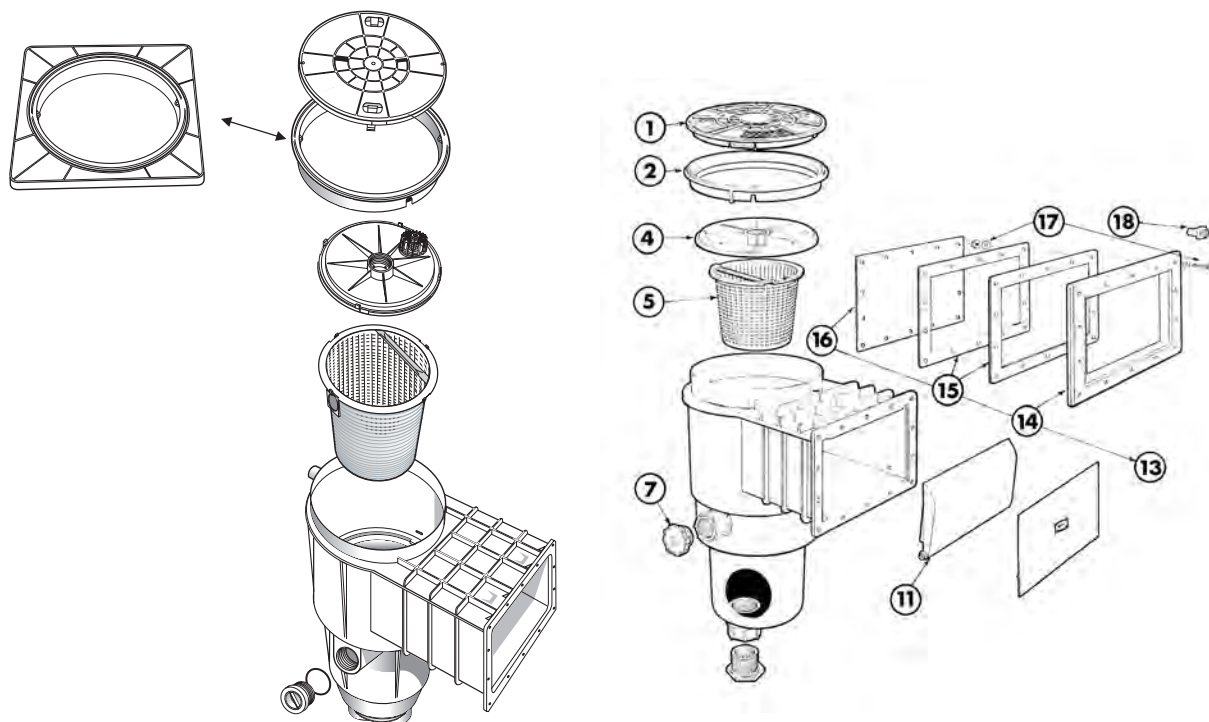

Waterco Supaskimmer

Part	Product Description	Diagram No.	LIST
62411S	Deck lid Sandstone colour	1	£54.01
624171S	Deck lid MK2 (Suit T/lock type) Sandstone	1	£66.03
6241119S	Commercial deck lid assembly T/lock Sandstone GFABS - See main pricelist	1+2	POA
6241019S	Commercial dress ring T/lock Sandstone GFABS - See main pricelist	1+2	POA
62410S	Dress ring Sandstone colour - See main pricelist	2	POA
624181S	Square dress ring T/lock Sandstone	2	£57.62
624191S	Round dress ring T/lock Sandstone	2	£61.65
624105	Dress Ring Extension - 60mm		POA
624024	Supa skimmer leaf basket	5	£35.41
62408	Supa skimmer vacuum plate / Skimtrol Assy	4	£47.04
62469	Vacuum plate o ring BS 272		£11.15
62407	Weir door assembly	11	£35.41
62412	Weir door clip		£3.77
62404	Plug 1/2"	7	£19.85
29260	Escutcheon Assembly Kit	13	£39.52
292631	Face plate standard	14	£27.72
829111	Gasket set (2)	15	£14.82
62444	Stainless steel screw each	17	£1.04
62439	Escutcheon Clip	18	£5.27
62426	Widemouth Escutcheon Kit		£93.22
62438	Nutserts (Each)		£1.59
W22579	Skimmer deck lid latch s/stone post Oct 2012		£1.06
W22580	Skimmer deck lid slider s/stone post Oct 2012		£1.06
SKIMTROL - CONTROL VACUUM PLATE			
W02266	Valve Spring		£11.74
32731	Valve Stem		£14.94
32732	Valve Strainer		£7.55

Post Oct 2012 additional interlocking mechanism is added