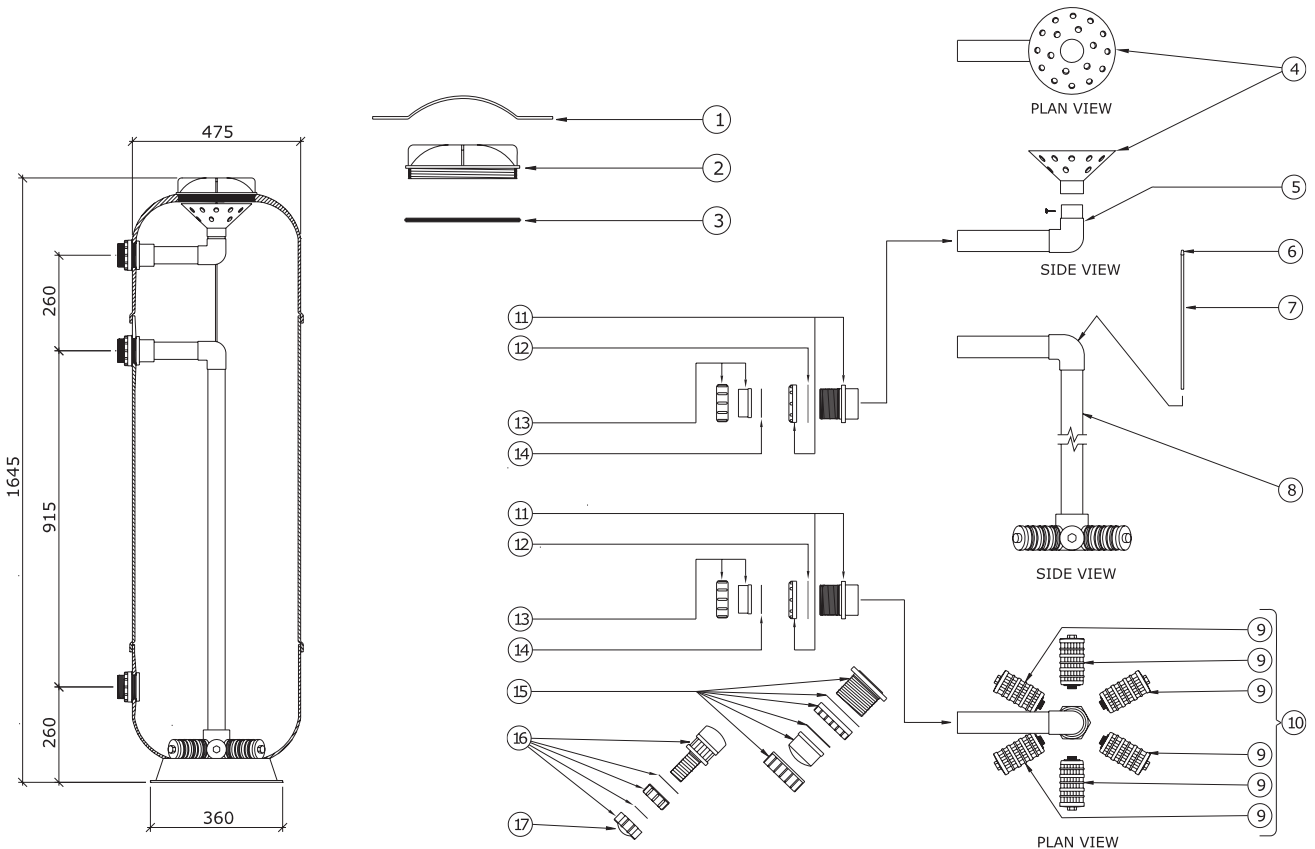

PLEASE NOTE:

1.1/2" Lacron filters manufactured pre 2006 will have union adaptors (Barrel Unions with **flat gaskets** 1.1/2" Lacron filters manufactured post 2006 will have union adaptors (Barrel Unions) with 'O' rings