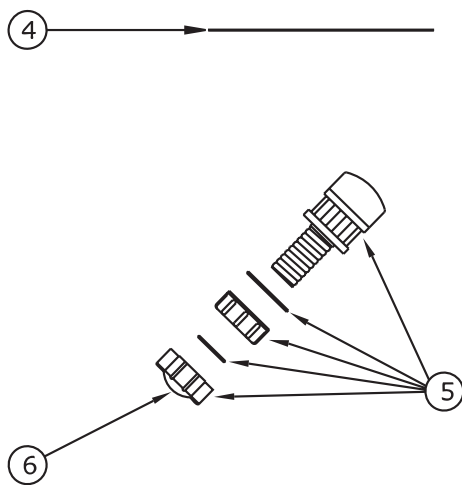

SIDE VIEW

PLAN VIEW

Lacron TMV-20''

Product Code: K2220200

Part Number	Product Description	Diagram No.	LIST PRICE
W12274	20" Top Mount Internals (less candles)	1	£63.49
62096008HBG	120mm + 40mm (candle) (x 6)	2	£13.04
W12275	20" Lateral (candle) Set	3	£51.83
1314	Top Mount Valve O Ring	4	£11.03
620960015HBG	Drain Plug Complete	5	£14.71
W02522C	Drain Plug Cap	6	£8.53
621320	Centre Stem O Ring	n/s	£7.60