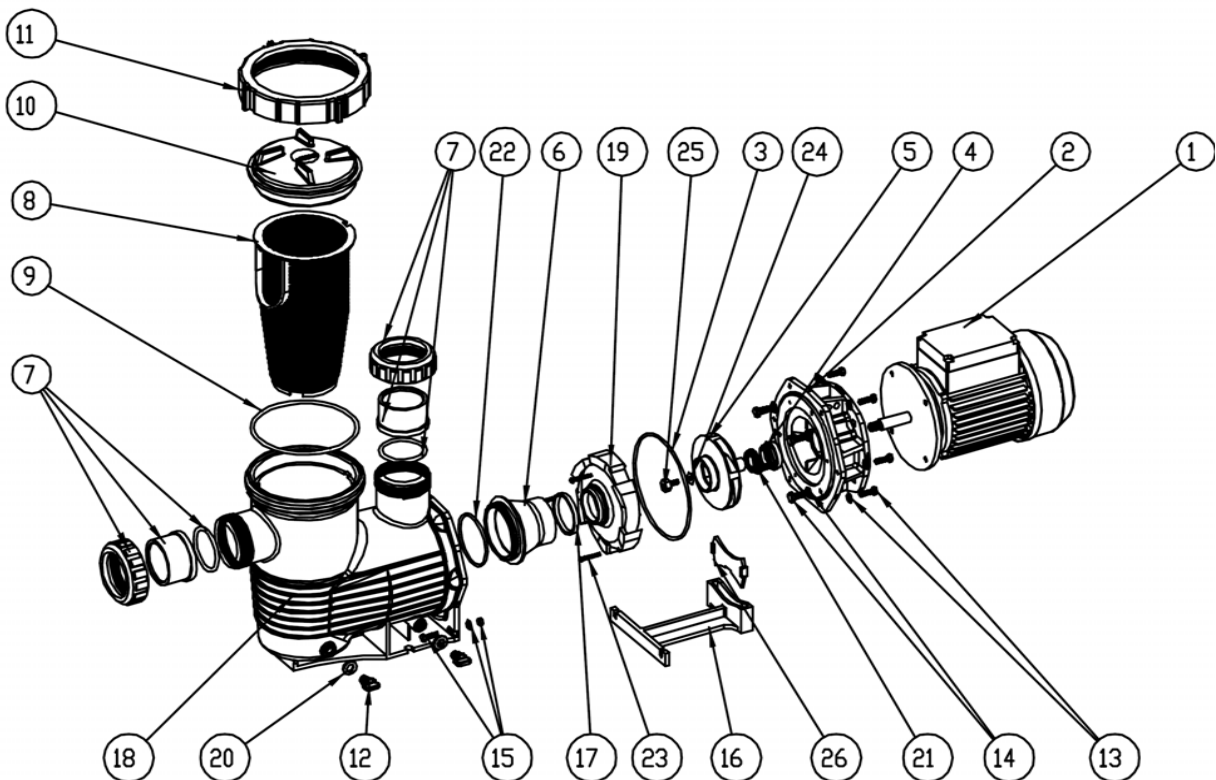

Hydrotuf

Part Number	Product Description	Diagram No.	LIST PRICE
	Motor	1	N/A
6350216	Hydrotuf Bracket	2	£47.47
635028	Pump Body O ring	3	£3.61
6340162	Mechanical Seal	4	£57.62
63501625	Mechanical seal (silicone carbide s/s viton)	4	£178.00
63501103	Impeller 100	5	£72.02
63501403	Impeller 125	5	£67.37
63501201	Impeller 150	5	£67.37
6350232	Impeller 250	5	£67.37
6350162	Impeller 300	5	£67.37
634079	Suction Nozzle	6	£17.83
634024BLK	2" imperial Half Union C/W O-Ring	7	£10.00
63402400	63mm Metric Half Union C/W O-Ring	7	£9.81
634085	H/L Pot Basket	8	£23.89
61214	H/L Pot O ring	9	£9.48
634082	H/L Pot Lid	10	£18.73
61209	H/L Pot Lock Ring	11	£30.61
63402301	Drain Plug 1/4" NPT (2 required)	12	£2.63
620193	O-Ring BS112		£3.35
6302180	10 x M8 Washer (4 required)		£0.55
63401830	10 x M8 x 20 Bolt (4 required)		£0.86
634004211	M6 Multi Pack Bolts & Washers 316 S/S 2 x 6340030 M6 Washer (8 required) 2 x 6340040 M6 x 20 Bolt (8 required) 2 x 6340060 M6 Nut (2 required)	15	£18.04
6340223	Pump Foot	16	£16.20
634011	Diffuser Gasket	17	£6.51
63501915	Pump Face H/L Pot Body 50mm	18	£211.97
635017	Diffuser	19	£42.26
6340212	Pump Foot Insert (150, 200)	26	£24.23
63402123	Pump Foot Insert (075, 100, 125)	26	£24.23
634086	Lid Toolbar (suits all pumps)	n/s	£10.07
6340113	O-Ring BS234	22	£5.66
S1290816	Diffuser Screw (Require 4)	23	£0.84
82444205	O-Ring BS011	24	£0.34
W22912	L/Hand Screw Moulded	25	£12.73