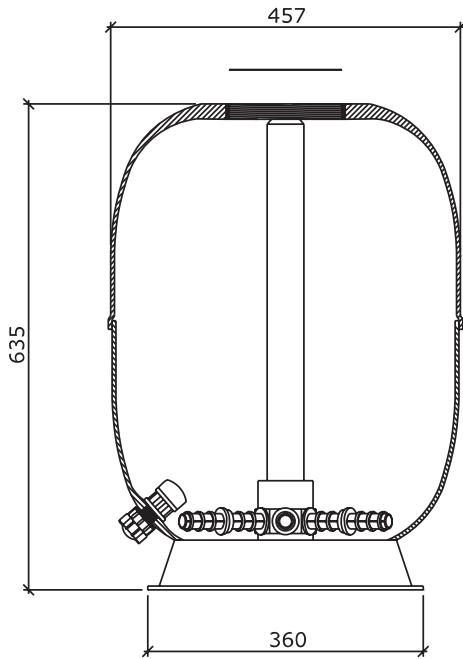

Lacron TMV-18"

Product Code: K2220180

Part Number	Product Description	Diagram No.	LIST PRICE
1366A (W12246)	18" Top Mount Internals (less candles)	1	£56.80
62096007HBG	120mm Lateral (candle) (6)	2	£13.29
1393 (W12247)	18" Lateral (candle) Set	3	£56.80
1314	Top Mount Valve O Ring	4	£11.03
620960015HBG	Drain Plug Complete	5	£14.71
W02522C	Drain Plug Cap	6	£8.53
621320	Centre Stem O Ring	n/s	£7.60

SIDE VIEW