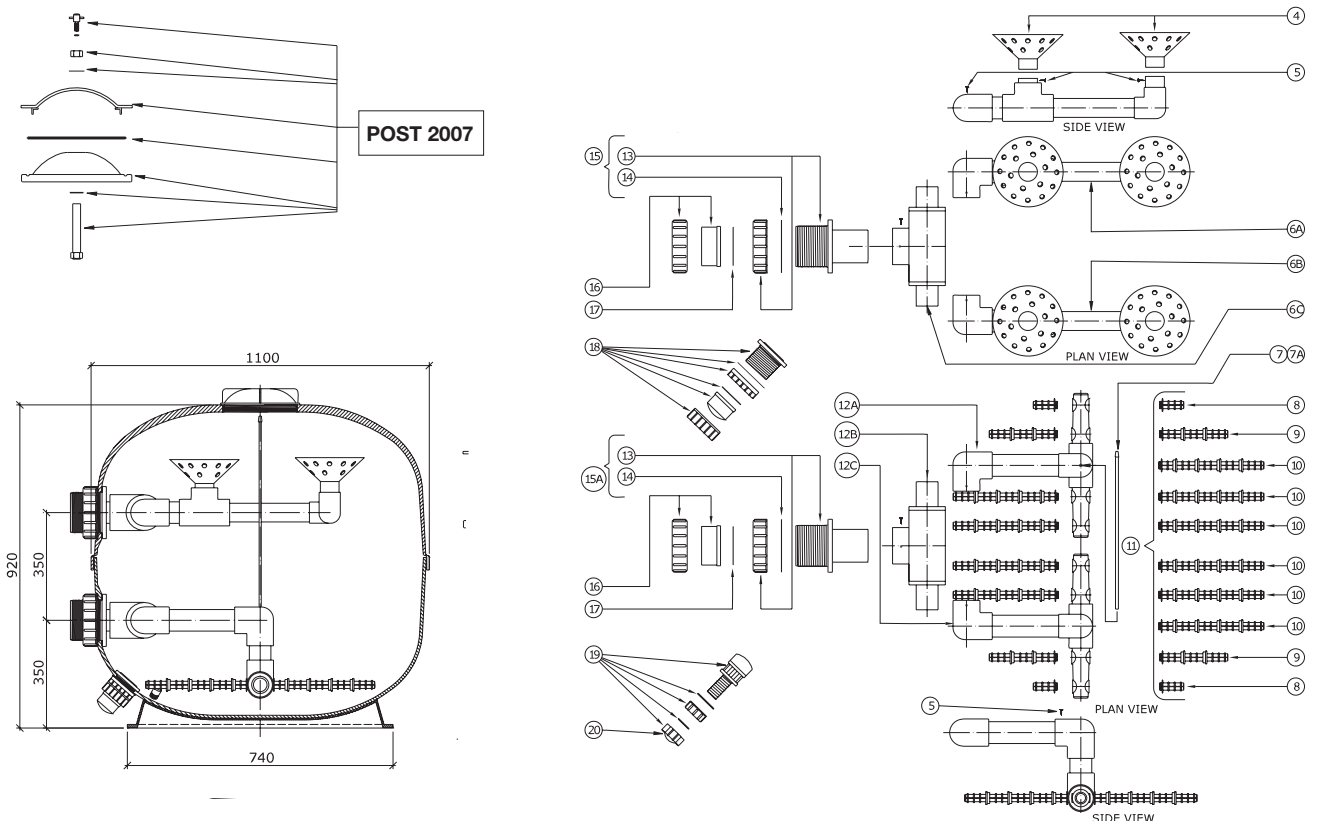

For filters supplied prior to Clamp Style Lid

6012 (1304A)	Lacron Lid Removal Tool (8" New Type)	£61.09
62092920HBG	Lacron Lid (Polycarbonate 8" New Type)	£93.24
621053HBG	Lacron Lid 'O' Ring	£15.81

Post 2007 'Clamp Lid'

W12076	Nylon Air Relief Tap + 'O' Ring	£14.80
W12248	Lid Retaining Clamp C/W Screw & Nut	£145.37
W02933	Small Oval Lid O Ring	£20.03
W12135	Small Oval Lid	£165.57