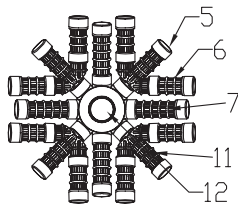

Exotuf Plus Top Mount

Part Number	Product Description	Diagram No.	LIST PRICE
6220208	Clamp Band 8" MKII for E602+ / E702+	3i	£95.16
622203	Screw Overmoulded M8X60 s/s A2 Hex Bolt for E602+ / E702+	3ii	£46.28
W22280	Washer Flat M8 Brass (8.4 x 18 x 1.5mm) for E602+ / E702+	3iii	£7.98
W02195TLJ	DE Knob W0.6" Head Dia. Brass Insert for E602+ / E702+	3iv	£8.07
62259	Clamp Band 6" MKII for E500+ / E600+	4i	£45.60
621373	Bolt M6 x 55mm P/Head S/SS M/C for E500+ / E600+	4ii	£4.51
W12783	Washes M6 Spring SS304 for E500+ / E600+	4iii	£0.51
W22322	Square Nut M6 x 10mm x 1/2 SS304 for E500+ / E600+	4iv	£8.76
W02117PP	Lateral Cap Nut PP	5	£2.48
W02111PP	Lateral Waterco 75mm PP	6	£3.67
W02112PP	Lateral Waterco 110mm PP	7	£4.24
W02113PP	Lateral Waterco 145mm PP	8	£4.47
W02114PP	Lateral Waterco 200mm PP	9	£7.26
6209226	Lateral Extension Arm Assembly Short	10	£17.09
6209227	Lateral Extension Arm Assembly Long	11	£19.94
W02115PP	Manifold Waterco 50mm	12	POA
W02116PP	Manifold Waterco 63mm	13	POA
W22316	O-Ring 180 x 4.5mm NBR Black Shore 70	14	£10.48
W22479	O-Ring 198 x 4.5mm NBR Black Shore 70	15	£10.48

For multiport valves and pressure gauges - see page 12-14 of main price list

LATERAL CONFIGURATION FOR E500+