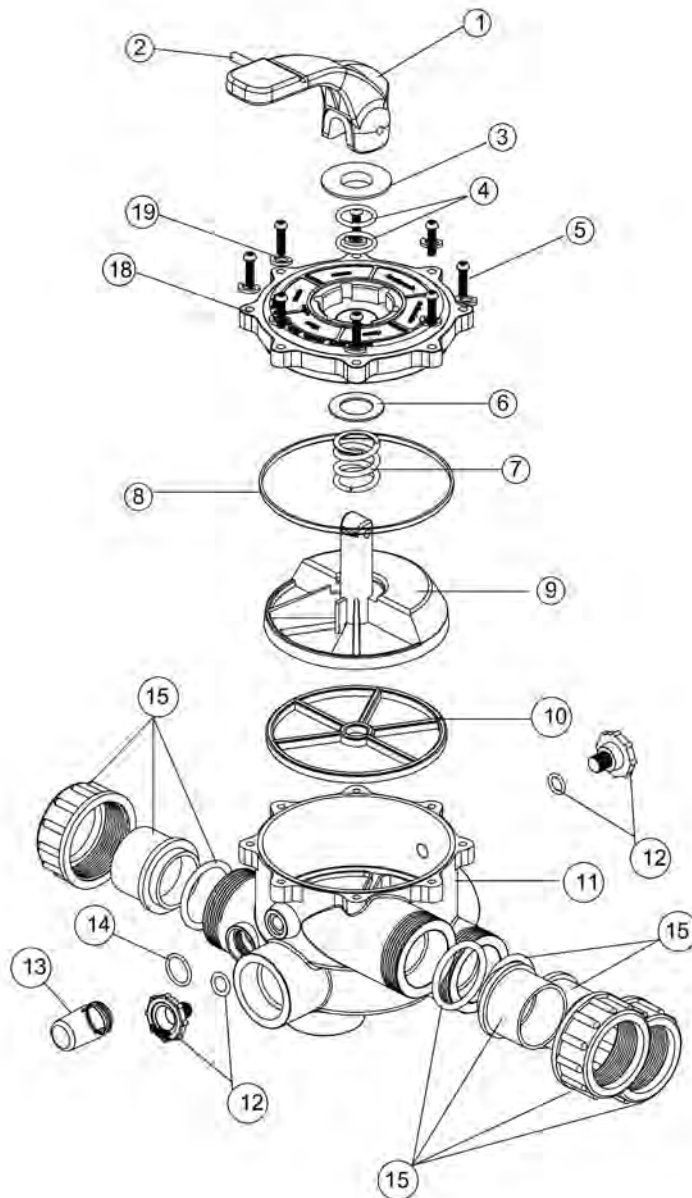

1 1/2" / 50mm MPV

Product Code: 2290422

Part Number	Product Description	Diagram No.	LIST PRICE
621514	MPV 40mm Handle	1	POA
621111	MPV 40mm /50mm Handle Pin	2	£4.72
621452	MPV 40mm Teflon Ring	3	POA
6214572	MPV 40mm Axel O'Ring (Qty 2 required)	4	POA
621455	Valve Teflon Ring 40mm MPV	7	POA
6214562	MPV 40mm Spring	8	POA
621454	MPV 40mm Top Cover Gasket	9	POA
621458	MPV 40mm Rotor	10	POA
621460	MPV TM 40mm Spider Gasket	11	POA
6214604	MPV SM Body 40mm SF Male/Female BSP	12	POA
620221	Air Relief Valve New Style - Black (Qty 2 required)	13	£5.82
621463	MPV 1 1/2" Sight Glass	14	POA
621462	MPV 40mm Sight Glass Gasket	15	POA
122246	H/Union 40mm W/O'Ring SM MPV (Qty 3 required)	15	POA
644496	B/U Locking Nut 40mm - Black (Qty 3 required)	15	POA
644494	B/U P/end Slip/Slip 40mm - Black (Qty 3 required)	15	POA
64449B	B/U Plain End Slip/Slip 50mm Metric - Black (Qty 3 required)	15	2.63
6214502	O'Ring 40mm B/U EPDM	15	POA
621467	MPV 40mm 6 Way Top Cover 4 languages	18	POA

1 1/2" / 50mm Bead Filter

Product Code: 229042

Part Number	Product Description	Diagram No.	LIST PRICE
621514	MPV 40mm Handle	1	POA
621111	MPV 40mm/50mm Handle Pin	2	£4.72
621452	MPV 40mm Teflon Ring	3	POA
6214572	MPV 40mm Axel O'Ring (Qty 2 required)	4	POA
621455	Valve Teflon Ring 40mm MPV	7	POA
6214562	MPV 40mm Spring	8	POA
621454	MPV 40mm Top Cover Gasket	9	POA
621458	MPV 40mm Rotor	10	POA
621460	MPV TM 40mm Spider Gasket	11	POA
6214604	MPV SM Body 40mm SF Male/Female BSP	12	POA
620221	Air Relief Valve New Style - Black (Qty 2 required)	13	£5.82
621463	MPV 40mm Sight Glass	14	POA
621462	MPV 40mm Sight Glass Gasket	15	POA
122246	H/Union 40mm W/O'Ring SM MPV (Qty 3 required)	15	POA
644496	B/U Locking Nut 40mm - Black (Qty 3 required)	15	POA
644494	B/U P/end Slip/Slip 40mm - Black (Qty 3 required)	15	POA
6214502	O'Ring 40mm B/U EPDM	18	POA
621467	MPV 40mm 6 Way Top Cover MKII	19	POA