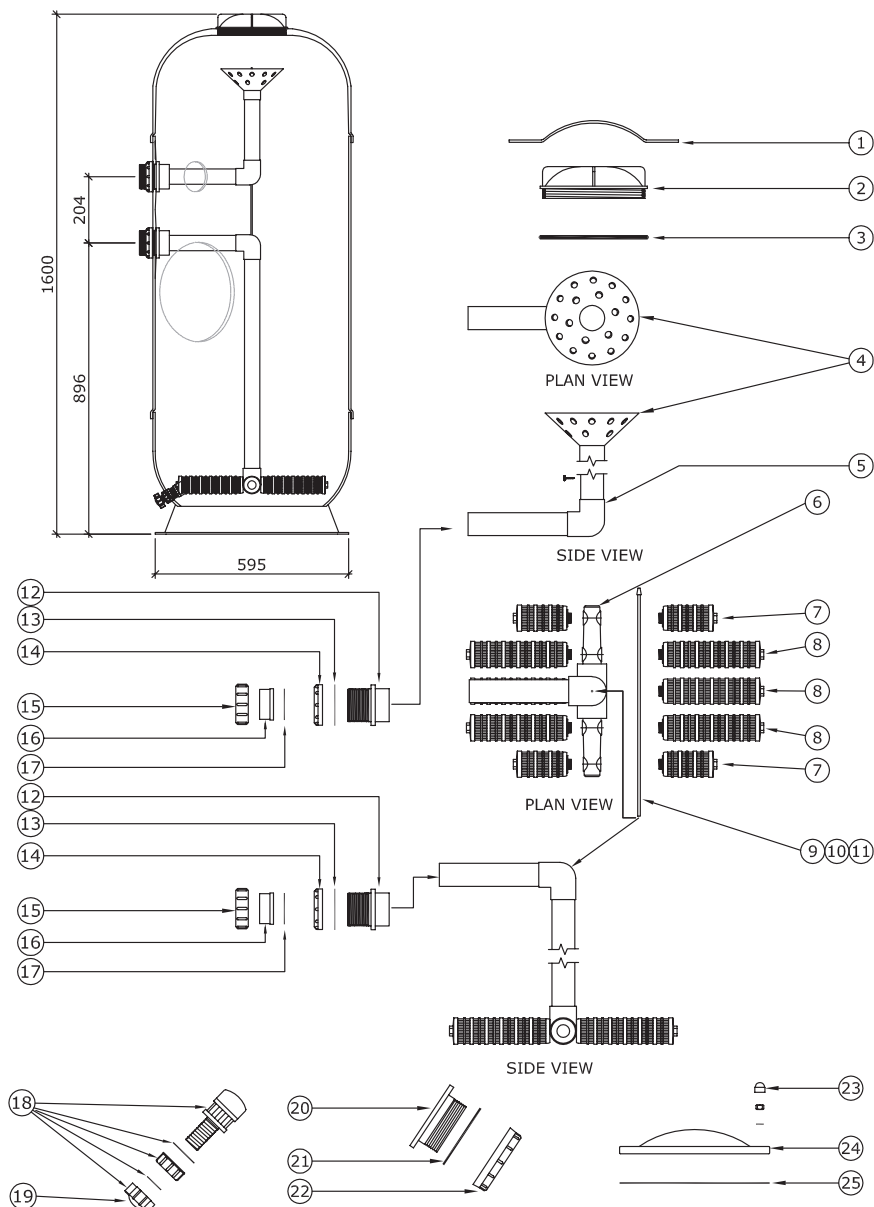

Lacron MBF-24"

Product Code: 2220588

Part Number	Product Description	Diagram No.	LIST PRICE
W22235	Lid Tool	1	£23.30
62092920HBG	8" Clear Lid	2	£93.24
621053HBG	O-Ring for 8" Clear Lid	3	£15.81
W02066	Rose Distributor	4	£14.05
121340	Elbow 1 1/2" x 90 Deg	5	£6.76
W12088	LCT Extension 1 1/2" x 2 Holes	6	£8.71
1318 (W12231)	113mm Heavy Duty Lateral	7	£16.73
1319 (W12232)	206mm Heavy Duty Lateral	8	£26.70
W02550 (17131)	Air Bleed Tube 740mm	9	£4.31
W02289	Air Relief Tube Screen	10	£6.16
85251	Gulf Stream Plug	11	£1.12
W02272BLK	Bulkhead Threaded Body 50mm Black	12	£4.19
W02268	Gasket 50mm Bulkhead	13	£10.11
W02271BLK	Bulkhead Locknut 50mm Black	14	£5.41
W02209BLK	B/U Locking Nut 50mm	15	£2.63
W02210BLK	B/UP / End 50mm Black	16	£2.63
W02213	O-Ring 50mm B/U EPDM	17	£4.46
W02026BLK	Drain Plug Complete 15mm	18	£102.46
W02522C	Drain Plug Wing Nut 15mm	19	£8.53
W22314	Sight Glass 50mm Moulded	20	£19.38
W02080	Gasket 100 x 81 x 3mm Rubber	21	£16.11
W02567	Bulkhead Locking Ring 50mm BLK	22	£14.89
W12236	Cap Black M8 Nut Lacron L1766	23	£1.37
W12050B	Lid 10-Hole black - without centre hole	24	POA
W12216	O-Ring G210 (5.7 x 209.3mm)	25	£12.07