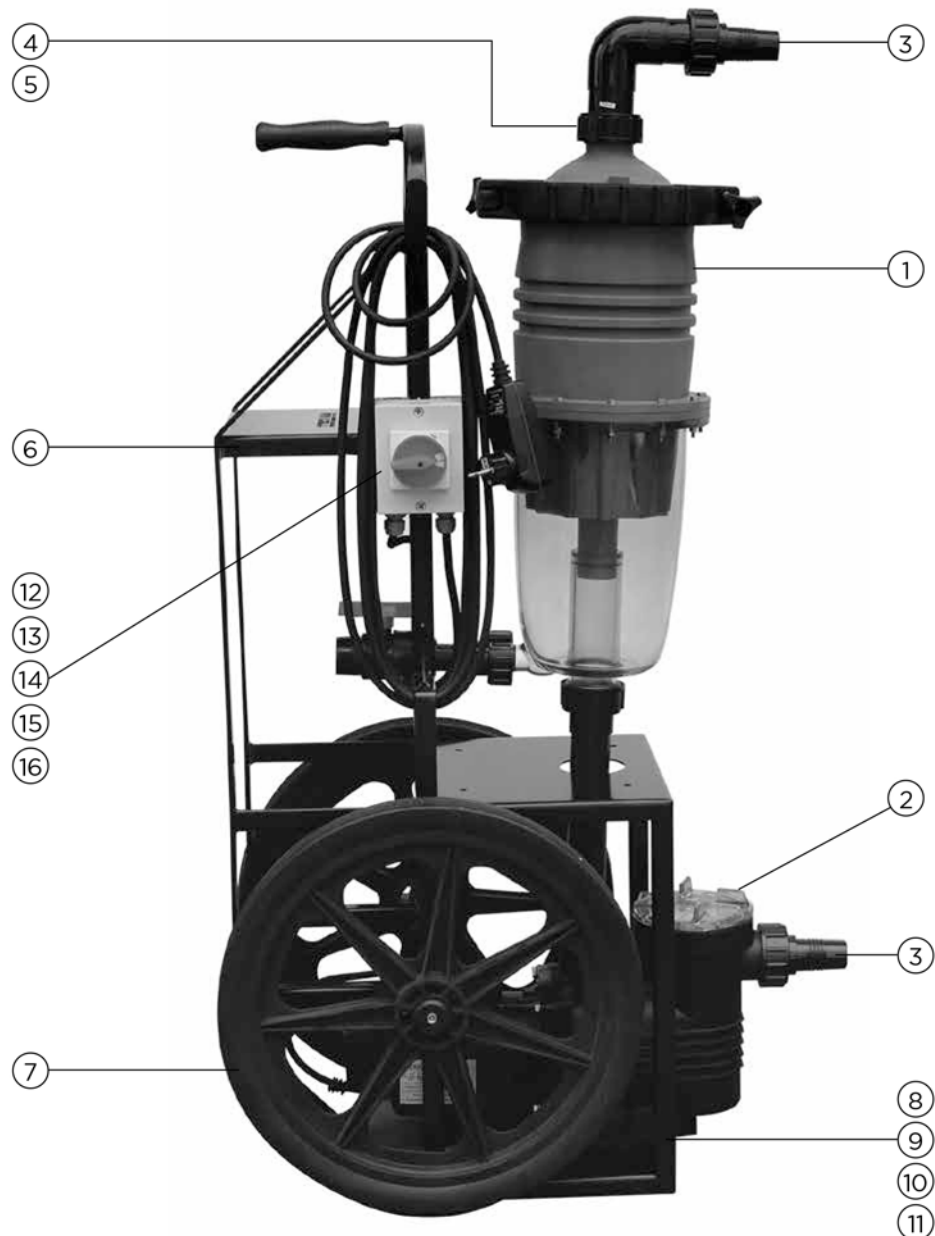

Ultra Portable Cart

Product Codes: 200400UK, 200400EU

Part Number	Product Description	Diagram No.	LIST PRICE
200380	Multicyclone 12 Plus C40 Cart 50mm Metric EUM - See main pricelist	1	POA
2403050PNR-M	Supastream Pump 050 PNR Metric - see main pricelist	2	See Main p.51
122312	Hose Adaptor Barbed 1" x 1 1/2" Union	3	£4.58
W02213	O-Ring 40mm B/U EPDM	4	£4.46
W02208B	B/U Threaded End Slip / THRD 40mm Black	5	£8.38
W32483	Metal Trolley Rack	6	£1,744.16
W32487	Hollow Tread Wheel with PP Spoked Rim 20" x 13/4"	7	£230.75
6340040	Bolt M6 x 20 SS316 For Pump Foot Mounting	8	£1.43
W32478	Washer M6 SS304 For Pump Foot Mounting	9	£0.51
W32479	Nut Hex M6 SS316 For Pump Foot Mounting	10	£0.21
6340040	Washer M6 SS316 For Pump Foot Mounting	11	£1.43
W32480	Screw M4 x 40 Allen Cap SS316 For Isolator Mounting	12	£0.60
6340826	Nut M4 Nyloc Hexagonal SS304 For Isolator Mounting	13	£1.36
W32482	Washer M4 SS316 For Isolator Mounting	14	£0.05
S13314A	Wire Loom 1.5 x 300 Green For Grounding	15	£1.45
W32484	Isolator 32A 230V - 440V & RCD Plug & Cable Assembly Suit UK Plug	16	£367.70