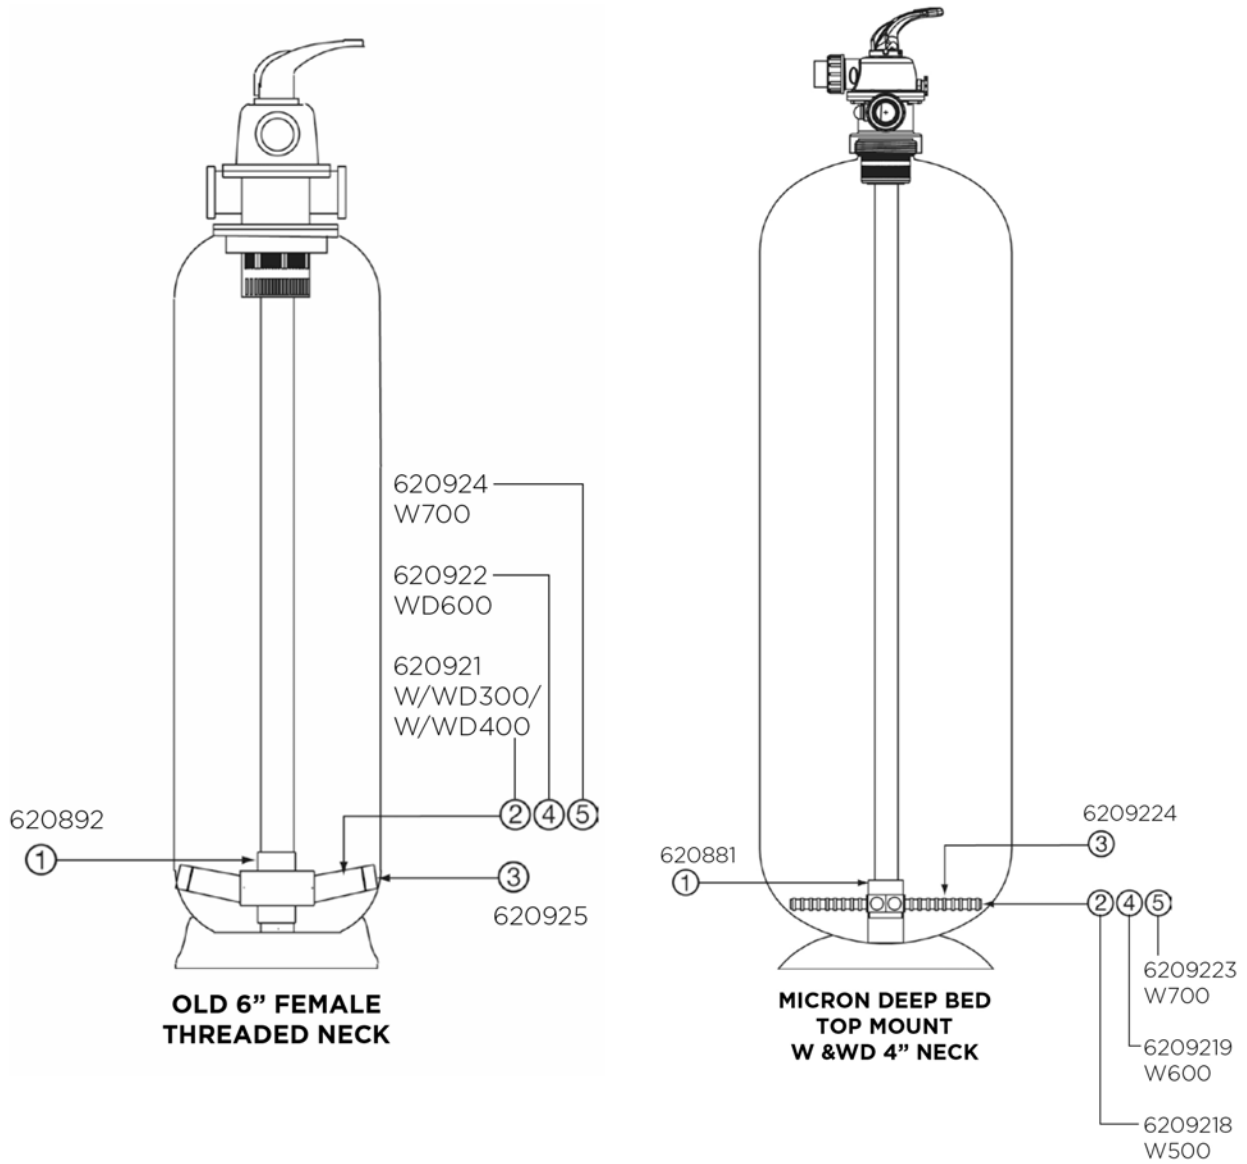

W & WD Series Deep Bed Filter (Continued)

Underdrain Assembly

Part Number	Product Description	LIST PRICE
6209263	WD350 under drain assembly MK2	POA
6209262	WD300 under drain assembly MK2	POA
6209261	W350 under drain assembly MK2	POA
6209260	W250/W300 MK2 under drain assembly MK2	POA