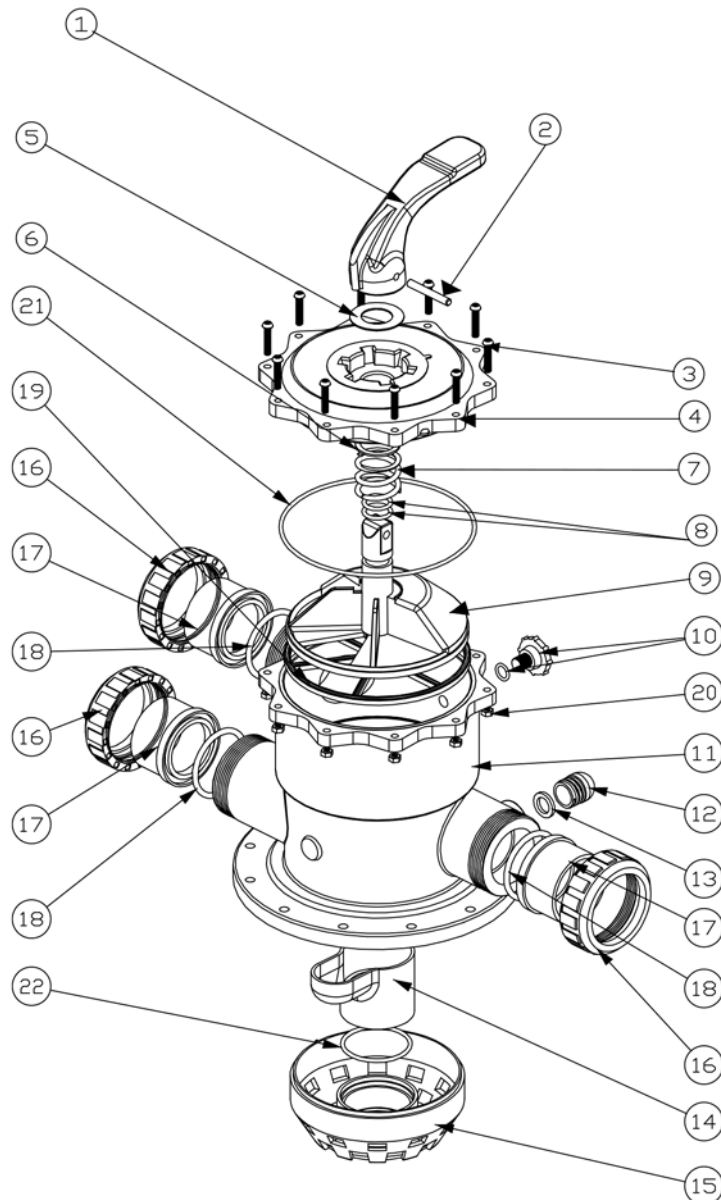

2"/ 63mm 12 - Stud Bolt-on Type

Product Code: 22804416EUM

Part Number	Product Description	Diagram No.	LIST PRICE
6214511	MPV 2"/63mm Handle Extron	1	£30.61
621111	MPV 2"/63mm Handle Pin	2	£4.72
6211303	MPV 2"/63mm Lid MK2 WCO M/C	4	POA
621181	MPV 2"/63mm Spring	7	POA
621201	MPV 2"/63mm Valve Axle O'Ring (Qty 2 required)	8	£6.19
621231	MPV 2"/63mm Rotor	9	POA
620221	Air Relief Valve New Style - Black	10	£5.82
W02617	MPV 2"/63mm Body 12 Stud Male	11	POA
621381	MPV 2" Sight Glass	12	£21.73
621341	MPV 2"/63mm Sight Glass Gasket	13	£7.09
W02626	MPV 2"/63mm Adapter	14	POA
W02625	MPV 2"/63mm Diffuser	15	POA
W02083BLK	B/U Locking Nut 2"/63mm - Black (Qty 3 required)	16	£3.62
W02081BLK	B/U P/end Slip/Slip 2"/63mm - Black (Qty 3 required)	17	£2.76
W02280	O'Ring 2"/63mm B/U Nitrile (Qty 3 required)	18	£3.43
621261	MPV 2"/63mm Spider Gasket (Qty 3 required)	19	POA
6340062	Nut Hex M6 Brass NI/Plated (Qty 10 required)	20	£0.51
621151	MPV 2"/63mm Top O'Ring	21	POA
621320	MPV 2"/63mm Diffuser O'Ring	22	£7.60