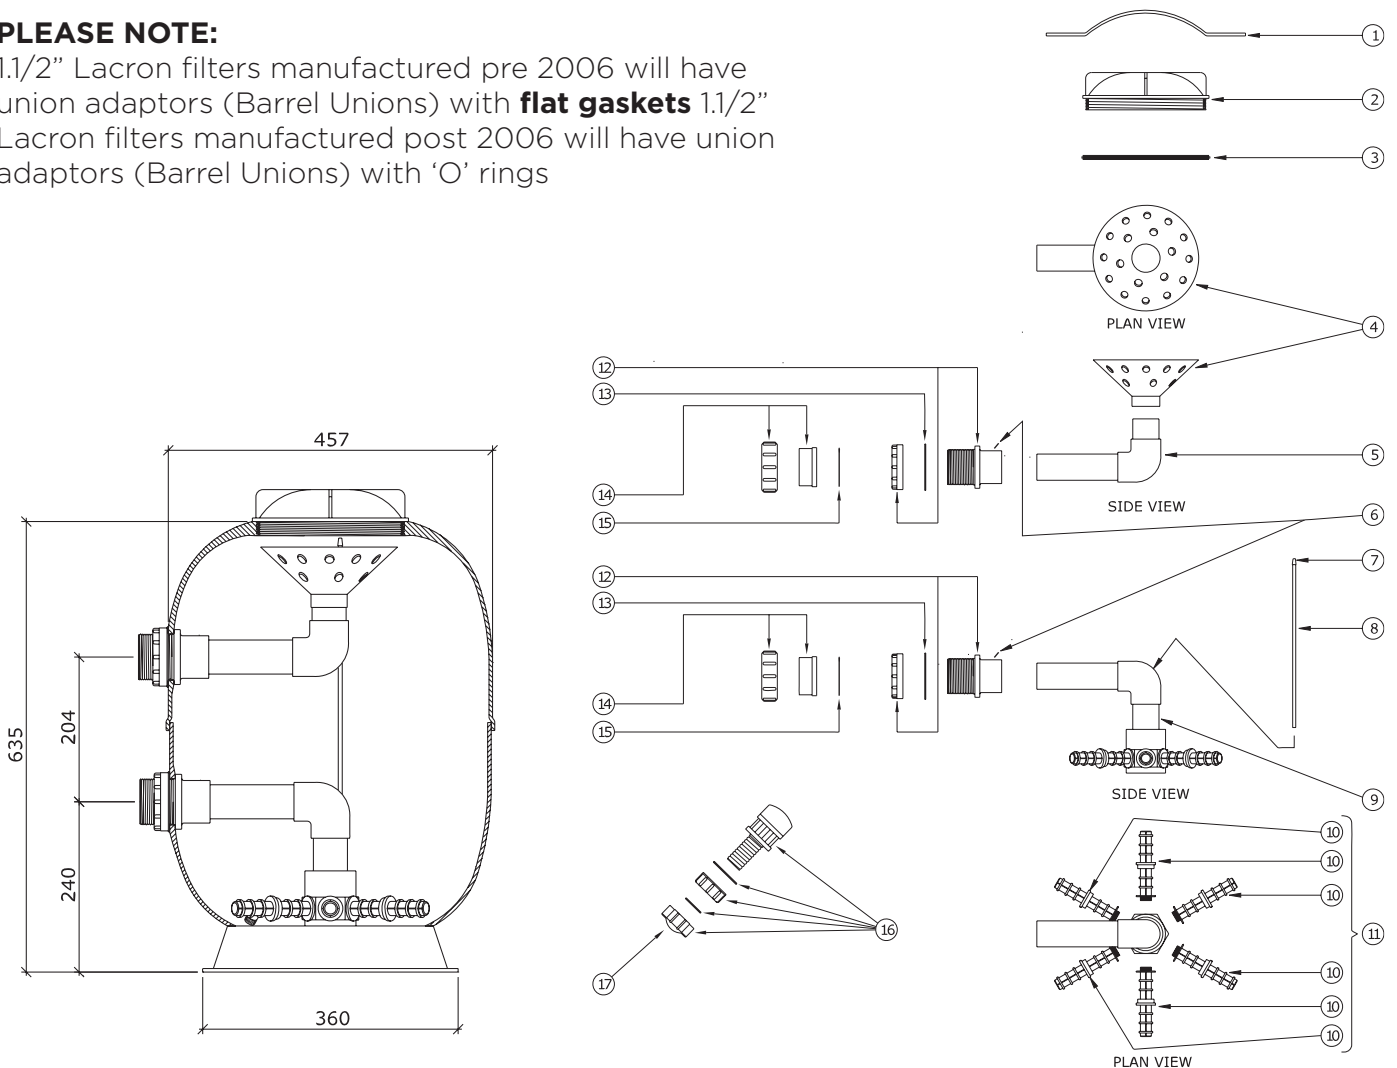

PLEASE NOTE:

1.1/2" Lacron filters manufactured pre 2006 will have union adaptors (Barrel Unions) with **flat gaskets** 1.1/2" Lacron filters manufactured post 2006 will have union adaptors (Barrel Unions) with 'O' rings