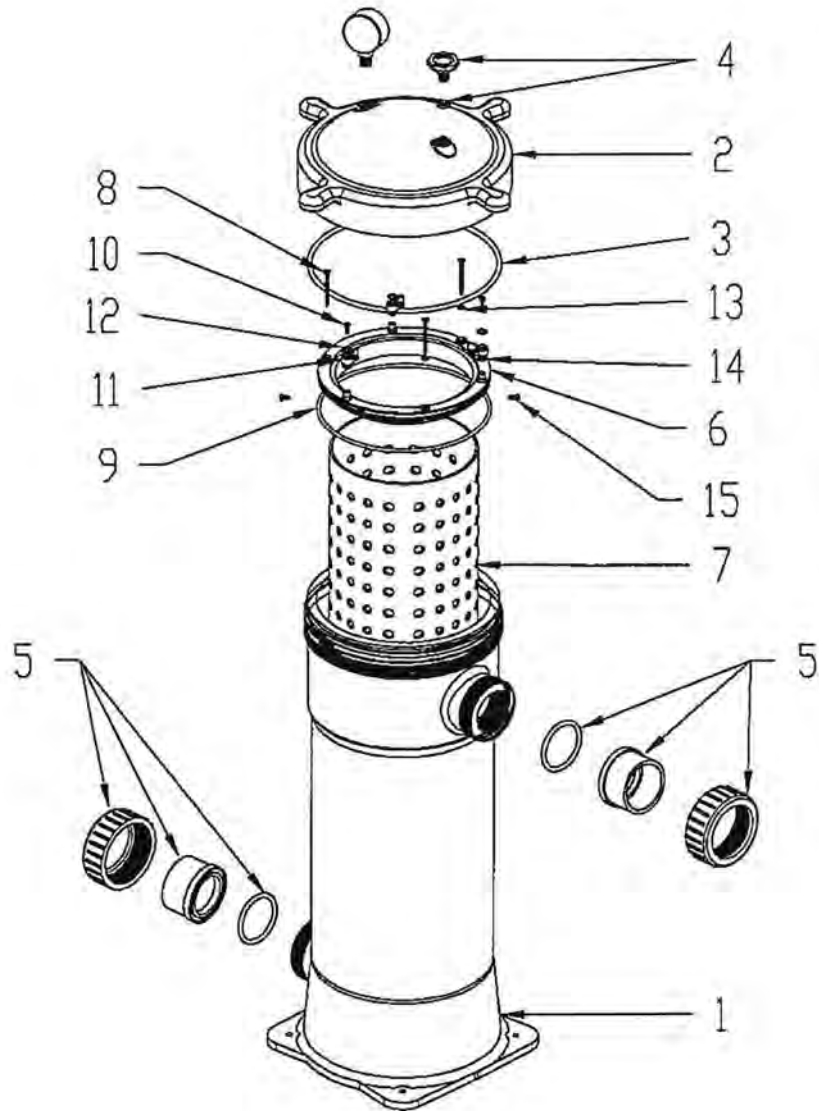

For pressure gauges - see page 14 of main price list

Leaf Trapper

Product Code: 3761053

Part Number	Product Description	Diagram No.	LIST PRICE
62044131	T/Line Bag Housing C50 W/Ext.Thread Port Only	1	POA
62044170	T/Line Bag Housing Lid Clear	2	POA
620262	'O' Ring G220	3	£13.63
620221	Air Release Valve - Black Clear	4	£5.82
634024B	Half Union with 'O' Ring - 50mm (2 required)	5	POA
620342	'O' Ring Half Union BS332 Viton	5	POA
620245	'O' Ring	5	POA
3651947	Case Ring	6	£116.51
3651946	Support Cage Filter Bag	7	£104.03
620292	Screw 10G X 2" CSK SS316 for TBF Cage Ring	8	£1.36
620293	'O' Ring 205 X 4 for TBF Cage Ring	9	£11.75
6340087	Screw PT#8 13MM S/S 316 For UWL	10	£0.52
620291	Latch For TBF Cage Ring	11	POA
620294	Washer 3/16X1/2X20Flat SS316 TBF Cage Ring	12	£1.52
82444204	'O' Ring BS 010	13	£2.26
82444205	'O' Ring BS 011	14	£0.34
63814277	Screw M3x6	15	POA