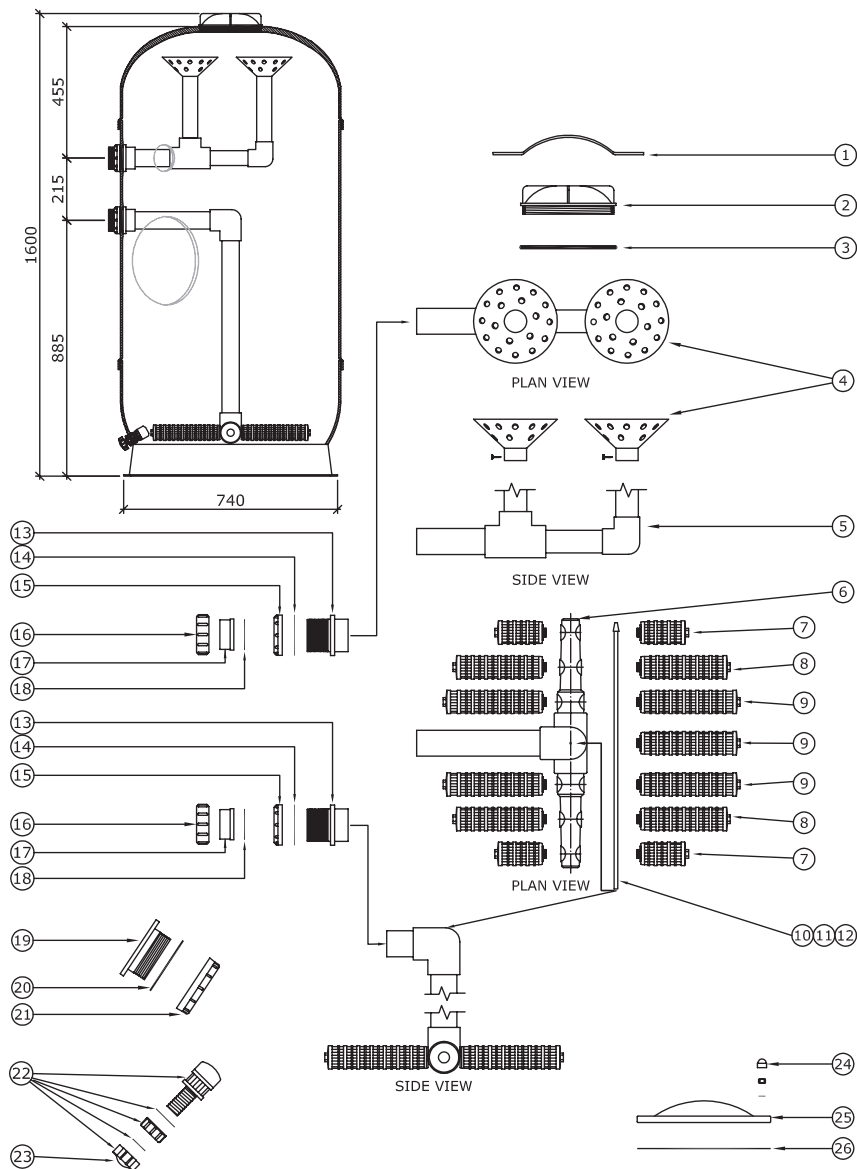

Lacron MBF-30"

Product Code: 2220598

Part Number	Product Description	Diagram No.	LIST PRICE
W22235	Lid Tool	1	£23.30
62092920HBG	8" Clear Lid	2	£93.24
621053HBG	O-Ring for 8" Clear Lid	3	£15.81
W02066	Rose Distributor	4	£14.05
121340	Elbow 1 1/2" x 90 Deg	5	£6.76
W12089	LCT Extension 2" x 3 Holes	6	£15.92
1318 (W12231)	113mm Heavy Duty Lateral (4 required per filter)	7	£16.73
1319 (W12232)	206mm Heavy Duty Lateral (4 required per filter)	8	£26.70
1320 (W12233)	237mm Heavy Duty Lateral (8 required per filter)	9	£30.07
W02550	Air Bleed Tube 740mm	10	£4.31
W02289	Air Relief Tube Screen	11	£6.16
85251	Gulf Stream Plug	12	£1.12
W12067	Bulkhead Body 2" Lacron 1268A	13	£11.00
W12252	Gasket Bulkhead 2" Lacron L1521	14	£7.48
W12066	Bulkhead Locking Nut 2" Lacron 1268A	15	£11.00
W02982	B/U Locking Nut 2" Lacron 1270A	16	£10.80
W02983	B/U Plain End S/S 2" Lacron 1270B	17	£6.40
W12253	B/U Gasket 2" Lacron L1523	18	£3.45
W22314	Sight Glass 50mm Moulded	19	£19.38
W02080	Gasket 100 x 81 x 3mm Rubber	20	£16.11
W02567	Bulkhead Locking Ring 50mm Blk	21	£14.89
W02026BLK	Drain Plug Complete 15mm	22	£102.46
W02522C	Drain Plug Wing Nut 15mm	23	£8.53
W12236	Cap Black M8 Nut Lacron L1766	24	£1.37
W12050B	Lid 10-Hole black	25	POA
W12216	O-Ring G210 (5.7 x 209.3mm)	26	£12.07