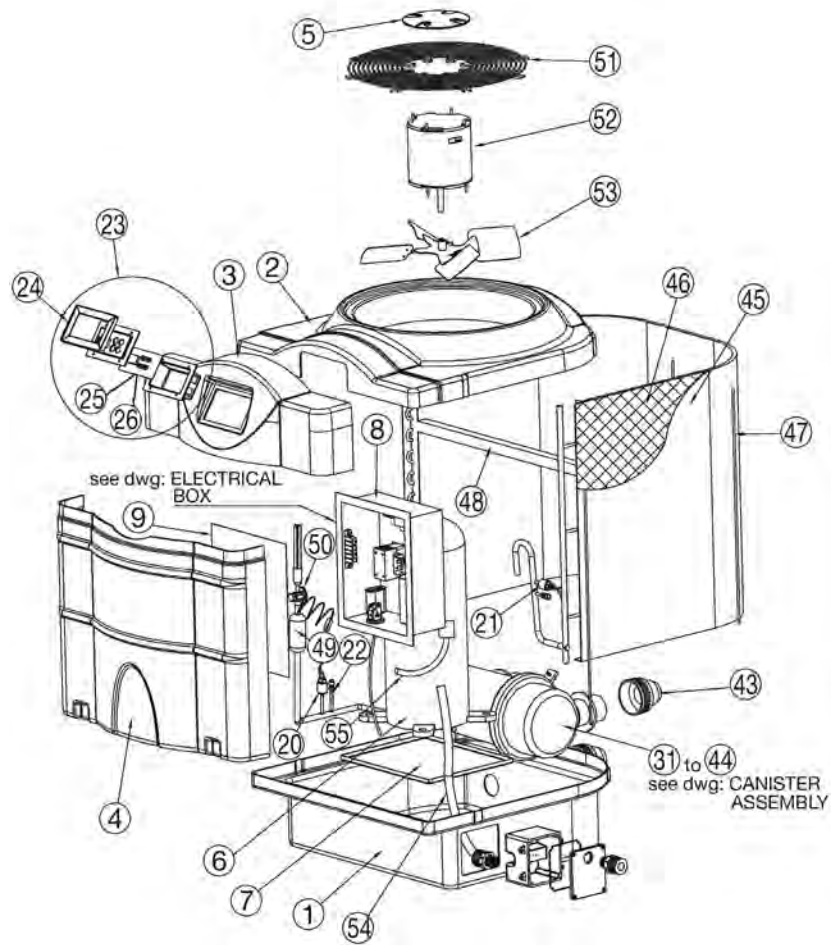

Electroheat Titanium MKIII Models 16kW & 23kW Single Phase