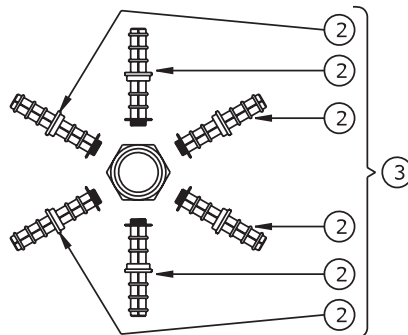

Lacron TMV-18"

Product Code: K2220180

Part Number	Product Description	Diagram No.	LIST PRICE
1366A (W12246)	18" Top Mount Internals (less candles)	1	£56.80
62096007HBG	120mm Lateral (candle) (6)	2	£13.29
1393 (W12247)	18" Lateral (candle) Set	3	£56.80
1314	Top Mount Valve O Ring	4	£11.03
620960015HBG	Drain Plug Complete	5	£14.71
W02522C	Drain Plug Cap	6	£8.53
621320	Centre Stem O Ring	n/s	£7.60

PLAN VIEW