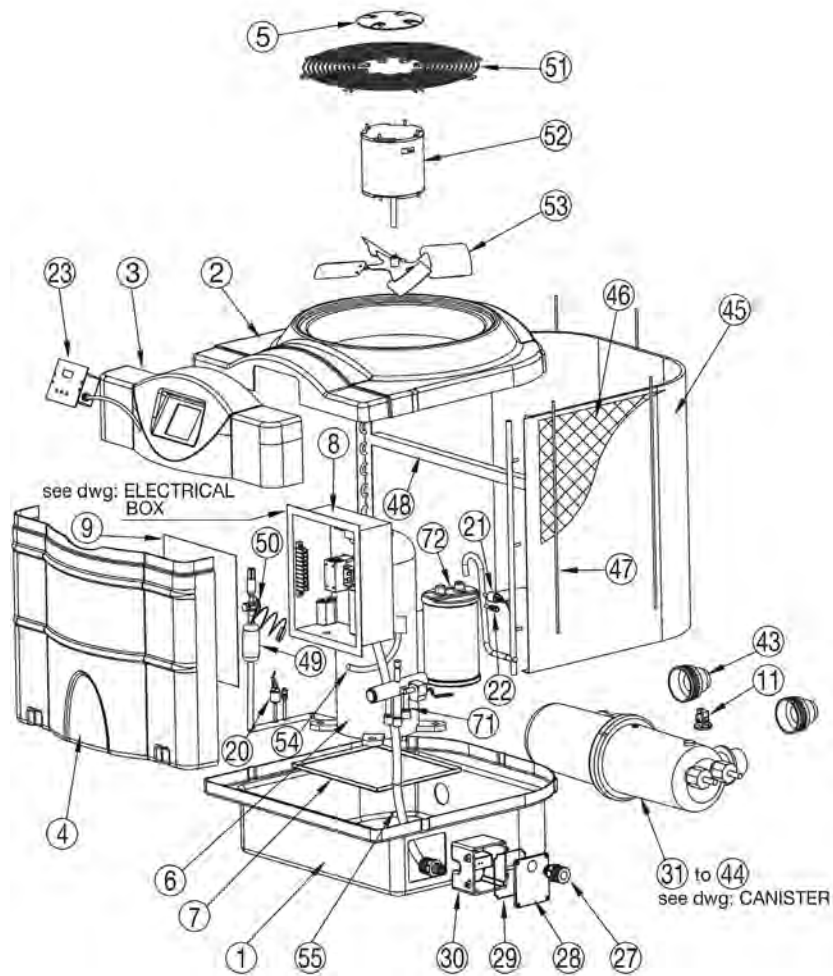

Electroheat SubZero and Ultra