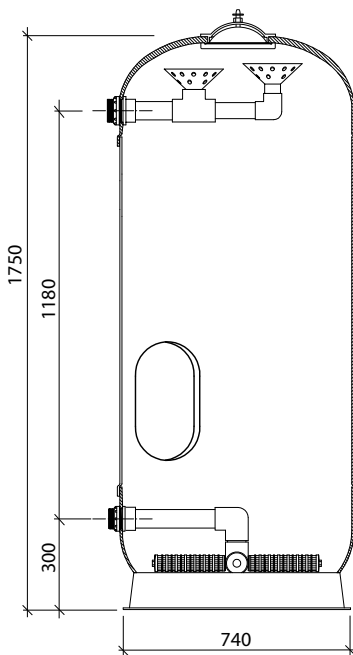

CLAMP LID

W12076	NYLON AIR RELIEF TAP + 'O' RING	£14.80
W12248	LID RETAINING CLAMP c/w with screw and nut	£145.37
W02933	SMALL OVAL LID 'O' RING	£20.03
W12135	SMALL OVAL LID	£165.57

Lacron DBF-36"

Product Code: 222041636

Part Number	Product Description	Diagram No.	LIST PRICE
W12248	9" x 6" Clamp Assembly (inc. nuts, washers, clamp & airtap)	1	£145.37
W12135	9" x 6" Lid Oval	2	£165.57
W02933	O-ring G225	3	£20.03
W02066	Rose distributor	4	£14.05
12555BLK	Reducing bush 2" x 1 1/2"	5	£4.22
121350	Elbow 50mm	6	£6.33
12566	Reducing Bush 65 x 50	n/s	£11.27
12588	Reducing bush 3" x 2 1/2"	n/s	£5.82
121962	Tee 65mm	9	£15.61
1318 (W12231)	113mm Heavy Duty Lateral (candle) (X 4 required per filter)	10	£16.73
1319 (W12232)	206mm Heavy Duty Lateral (candle) (X 6 required per filter)	11	£26.70
1320 (W12233)	238mm Heavy Duty Lateral (candle) (X 6 required per filter)	12	£30.07
1275 (W12229)	268mm Heavy Duty Lateral (candle) (X 4 required per filter)	13	£33.39
1395C	36" DBF - Lateral (candle) set		£350.14
W02289	Air relief tube screen	14	£6.16
85251	Gulf stream plug	15	£1.12
W02558	Air bleed tube	16	£16.21
W12297	Tapped Tee 2 1/2"	17	£26.48
W12089	LCT extension 3 hole	18	£15.92
121365	Elbow 65mm	19	£28.56
W12955	Bulkhead Body + Lock Nut 3" Blk	20	£60.08
W02250	Gasket Bulkhead Body 3"	21	£10.69
W12954	B/U Lock But + Plain End 3" Black	22	£49.46
W02249	O-ring 3" B/U	23	£9.29
W04058BLK	Drain Plug Complete 40mm Complete	24	£102.46
121950	Tee 50mm	25	£5.51
W12956	Black Cap Nut M12	26	£37.36
W12311	Large Oval Hatch 18-Hole	27	£406.77
W12300	Gasket Oval 18-Hole	28	£47.19
W22173	Gland PG7 (3 - 6.5)	26	£9.70