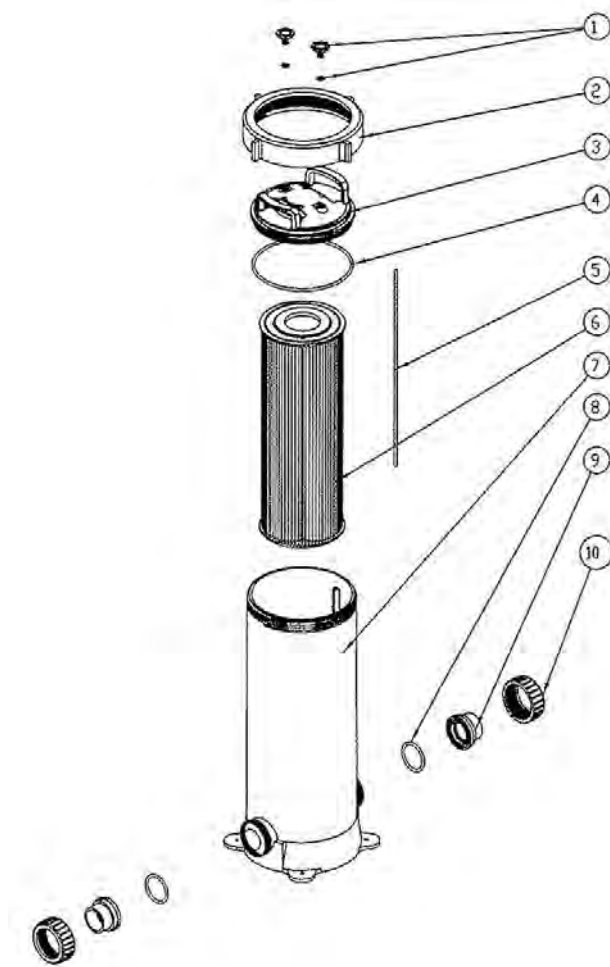

Trimline Cartridge Filters

Product Codes: 21450EU, 21475EU, 214100EU

Part Number	Product Description	Diagram No.	LIST PRICE
620221	Air release valve MK2	1	£5.82
62024BLK	Lock ring Mk3 (5 threads)	2	£31.41
62025 - 0501	Lid c/w o ring MK3 - Pewter colour 6 Bar	3	£63.92
62026	Lid o ring MK3	4	£15.02
W02547	Air bleed C25	5	£2.69
W02548	Air bleed CC50	5	£3.10
W02549 (17100)	Air Bleed CC50/CC75	5	£3.74
W02550	Air bleed C75/CC100	5	£4.31
62048	Cartridge CC50	6	£138.05
62049	Cartridge CC75	6	£180.07
62050	Cartridge CC100	6	£234.07
62021	Lid O Ring MK2	3	£15.02
W02541PEW	Body C25	7	£159.04
W02542PEW	Body CC50	7	£183.29
W02543PEW	Body C50/CC75	7	£214.01
W02544PEW	Body C75/CC100	7	£344.26
122256BLK	2" x 50mm Half union	8+9+10	£9.02
122257BLK	1 1/2" / 2" Half union	8+9+10	£10.72
W02280	Union o ring 1 1/2" / 2" MK2	8	£3.43
6340246BLK	2" x 50mm Tail end	9	£3.15
122257BLK	1 1/2" x 2" tail end	9	£10.72
W02647BLK	Lock nut	10	£3.81

For pressure gauges - see page 14 of main price list