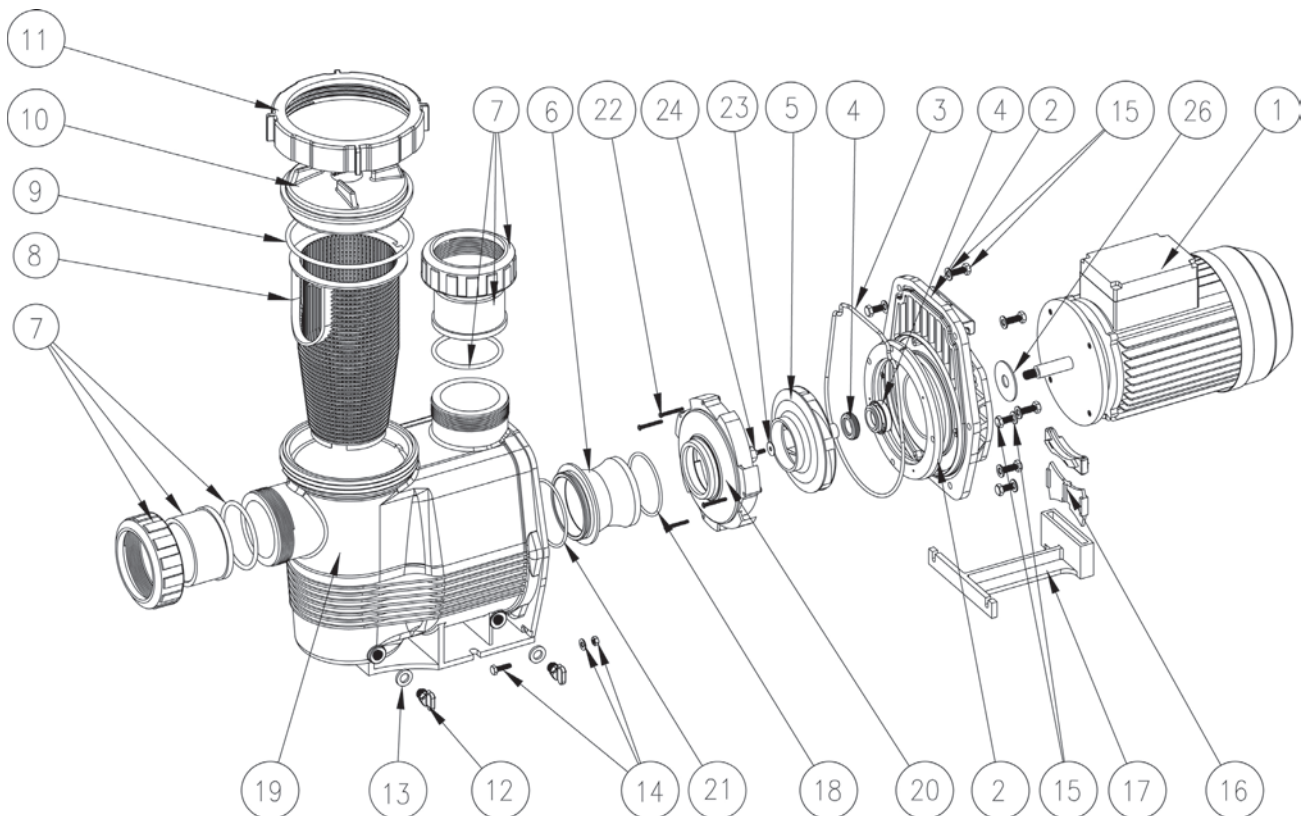

Hydrostorm Plus