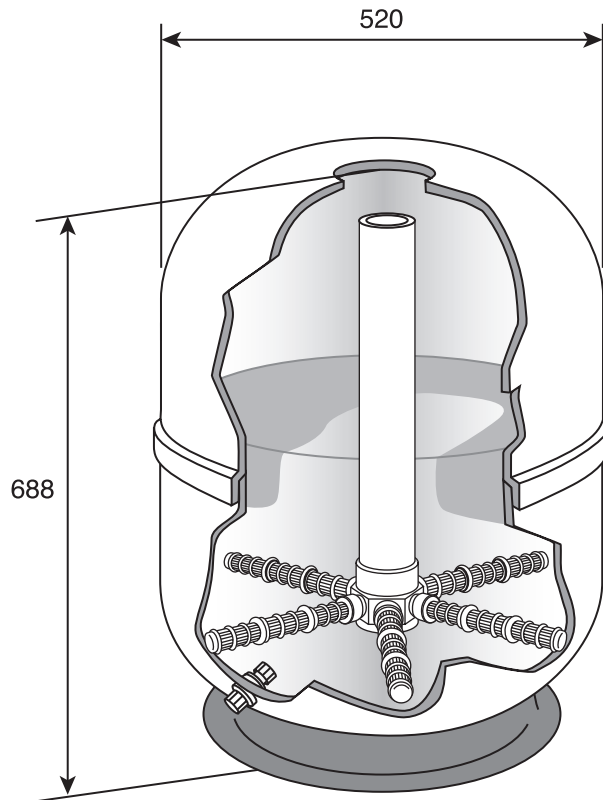

SIDE VIEW

PLAN VIEW

Lacron TMV-20''

Product Code: K2220200

Part Number	Product Description	Diagram No.	LIST PRICE
W12274	20" Top Mount Internals (less candles)	1	£63.49
62096008HBG	120mm + 40mm (candle) (x 6)	2	£13.04
W12275	20" Lateral (candle) Set	3	£51.83
1314	Top Mount Valve O Ring	4	£11.03
620960015HBG	Drain Plug Complete	5	£14.71
W02522C	Drain Plug Cap	6	£8.53
621320	Centre Stem O Ring	n/s	£7.60

Lacron TMV-24"

Product Code: K2220240

Part Number	Product Description	Diagram No.	LIST PRICE
W12243	24" Top Mount Internals (less candles)	1	£63.49
62096008HBG	180mm Lateral (X 6)	2	£13.04
W22218 (1394A)	24" Lateral (candle) Set	3	£77.77
1314	Top Mount Valve O Ring	4	POA
620960015HBG	Drain Plug Complete	5	£14.71
W02522C	Drain Plug Cap	6	£8.53
621320	Centre Stem O Ring	n/s	£7.60