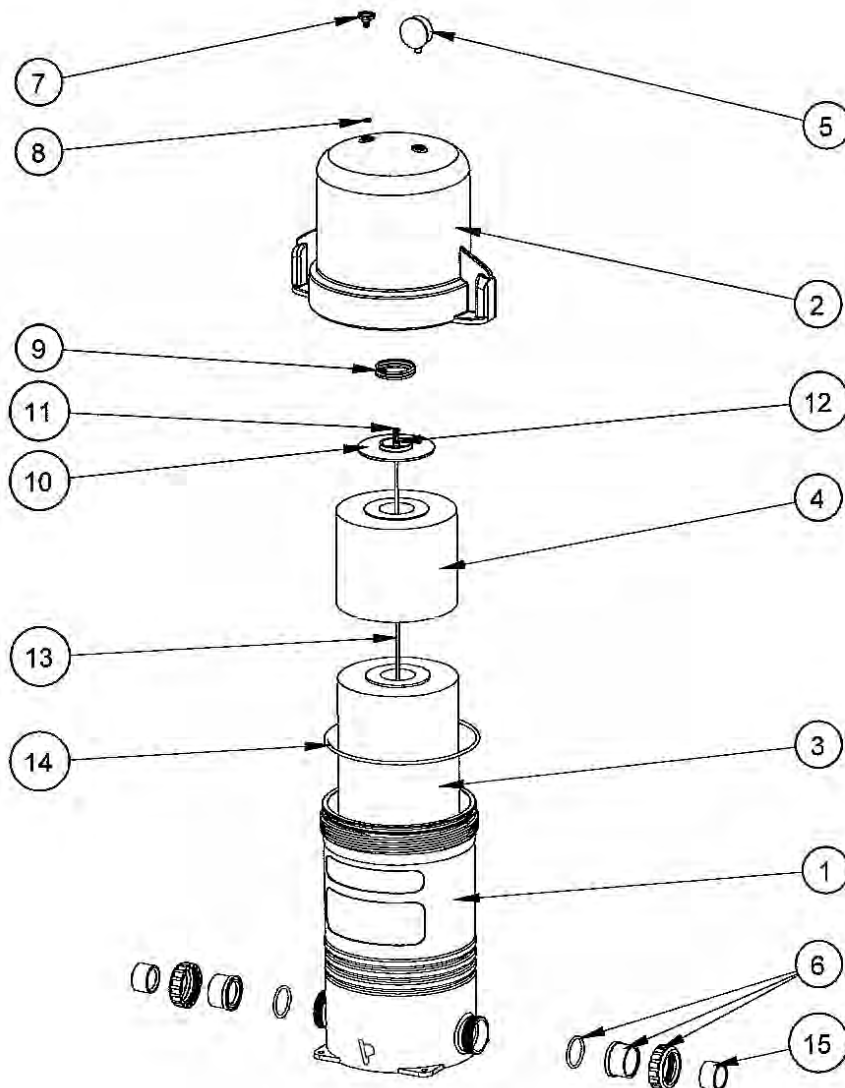

For pressure gauges - see page 14 of main price list

Leaf Trapper

Product Code: 3761053

Part Number	Product Description	Diagram No.	LIST PRICE
62044131	T/Line Bag Housing C50 W/Ext.Thread Port Only	1	POA
62044170	T/Line Bag Housing Lid Clear	2	POA
620262	'O' Ring G220	3	£13.63
620221	Air Release Valve - Black Clear	4	£5.82
634024B	Half Union with 'O' Ring - 50mm (2 required)	5	POA
620342	'O' Ring Half Union BS332 Viton	5	POA
620245	'O' Ring	5	POA
3651947	Case Ring	6	£116.51
3651946	Support Cage Filter Bag	7	£104.03
620292	Screw 10G X 2" CSK SS316 for TBF Cage Ring	8	£1.36
620293	'O' Ring 205 X 4 for TBF Cage Ring	9	£11.75
6340087	Screw PT#8 13MM S/S 316 For UWL	10	£0.52
620291	Latch For TBF Cage Ring	11	POA
620294	Washer 3/16X1/2X20Flat SS316 TBF Cage Ring	12	£1.52
82444204	'O' Ring BS 010	13	£2.26
82444205	'O' Ring BS 011	14	£0.34
63814277	Screw M3x6	15	POA