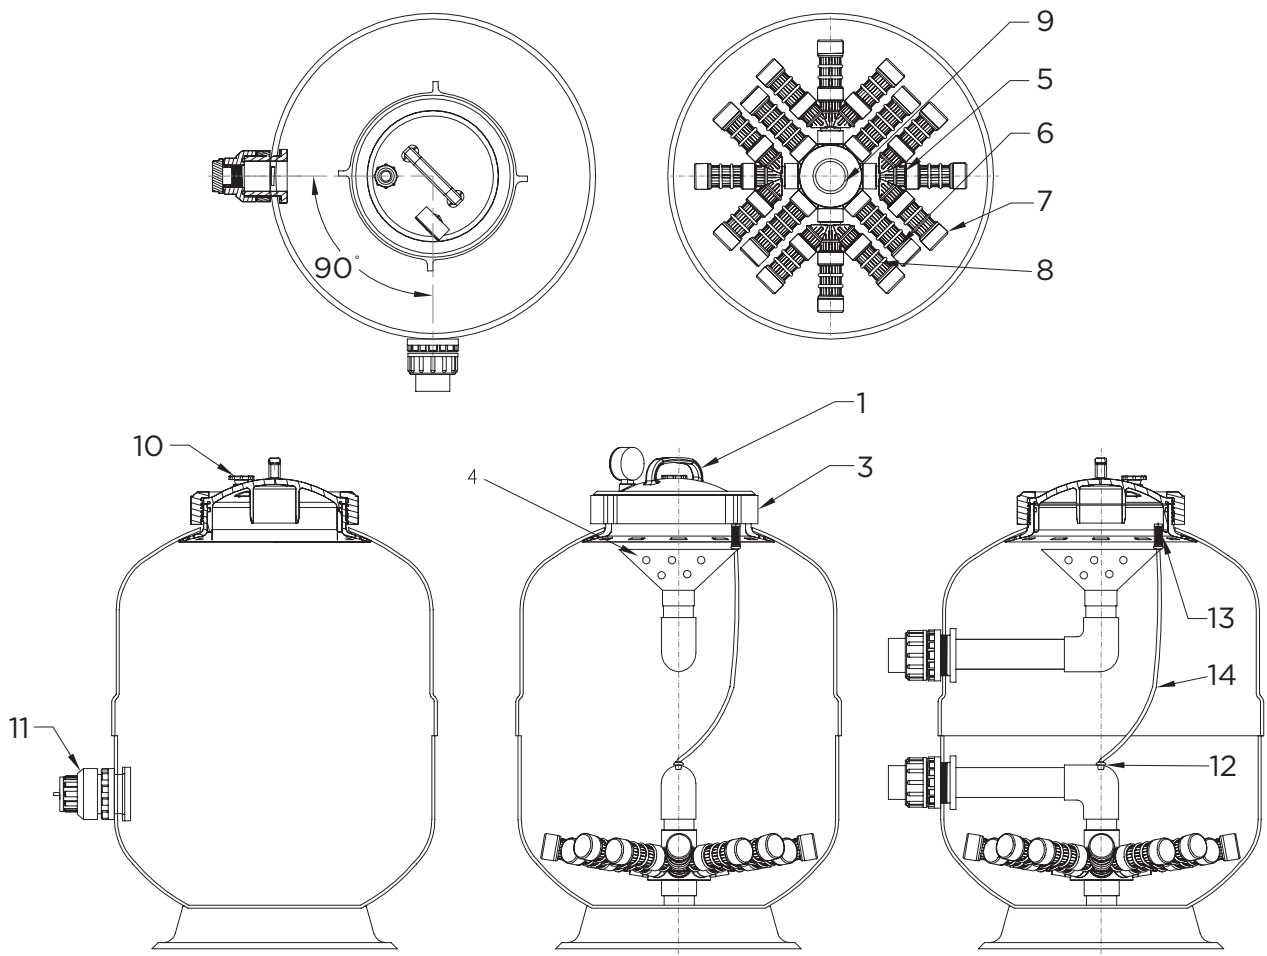

Lacron Pure-20''

Product Code: K2220208L

Part Number	Product Description	Diagram No.	LIST PRICE
6209291	Filter Lid 8" Clear	1	£49.91
62026	T/L O-Ring	2	£15.02
62024BLK	T/L Lock Ring Black	3	£31.41
W02066	Funnel For Side Mount	4	£14.05
6209226	Lateral Extention Arm Assembly Short (4 required per filter)	5	£17.09
W02112PP	Lateral Waterco 110mm PP (4 required per filter)	6	£4.24
W02117PP	Lateral End Cap Nut (16 required per filter)	7	£2.48
W02111PP	Lateral Waterco 75mm PP (12 required per filter)	8	£3.67
W02115	Manifold Waterco 50mm	9	POA
620221	Air Relief Valve New Style Black	10	£5.82
W04058BLK	Drain Plug 50mm Complete	11	£102.46
W02268	Gasket 50mm Bulkhead		£10.11
W02271BLK	Bulkhead Lock Nut 50mm Black		£5.41
W02272BLK	Bulkhead Threaded Body 50mm Black		£4.19
W02158PP	Lateral End Cap Screw PP		£3.84
W02213	O-Ring 50mm B/U EPDM		£4.46
W02267	Drain Plug 50mm O-Ring		£4.23
W02269BLK	Drain Plug Body 50mm Black		£4.65
W02270BLK	Drain Plug End Cap 50mm Black		£5.81
85251	Gulfstream Plug	12	£1.12
W02289	Air Relief Tube Screen	13	£6.16
W02549	T/L Moulded Air Bleed 500mm C50	14	£3.74