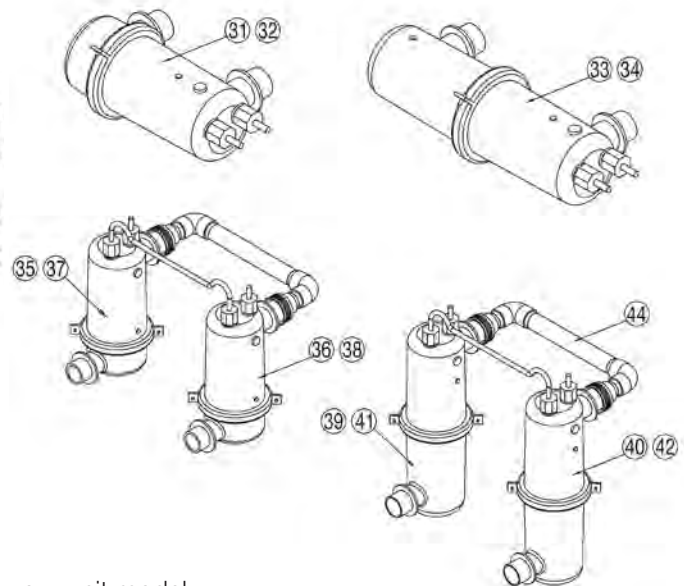

The images are for illustration only and may differ slightly to your unit model.