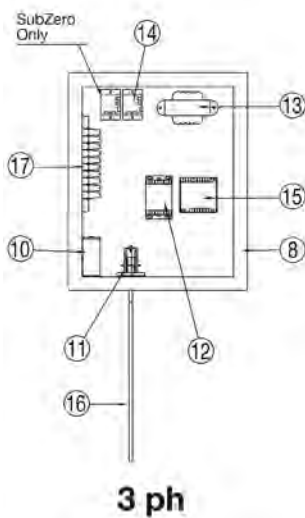

Electrical Box
(all models)