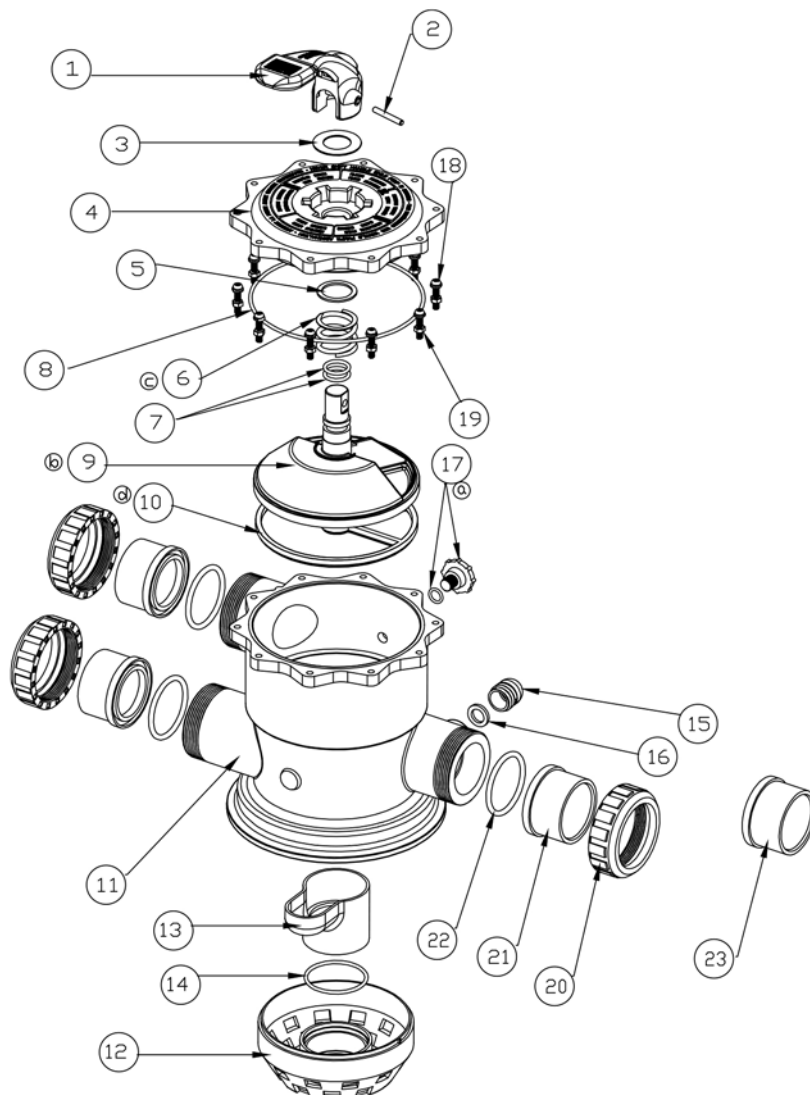

1 1/2" / 50mm Collar Type

Product Code: 2280443EUM

Part Number	Product Description	Diagram No.	LIST PRICE
6214672	MPV 1 1/2" 6 Way Top Cover MKII	1	POA
621457	MPV 40mm Axel O'Ring AS214 Qty 2 required)	2	POA
621452	MPV 40mm Teflon Ring	3	POA
621458	MPV 40mm Rotor	4	POA
621456	MPV 40mm Spring	5	POA
621454	MPV 40mm Top Cover Gasket	6	POA
621443	MPV TM 40mm Collar Body Assy Ext THRD	7	POA
6214601	MPV 40 TP40Spider GSK WM 6 WY Top Cover MKII	8	POA
W02691	O'Ring 40mm 4W AS225	9	£16.57
621455	Valve Teflon Ring - 40mm MPV	10	POA
621381	MPV 2" Sight Glass	11	£21.73
621341	MPV 2" Sight Glass Gasket	12	£7.09
621111	MPV 1 1/2"/50mm Handle Pin	13	£4.72
6214511	MPV 40/50/60mm Handle Extron	14	£30.61
620221	Air Relief Valve New Style - Black	15	£5.82
122243B	H/Union 1 1/2"/50mm w O'Ring - Black (Qty 3 required)	16	£6.48
W02933	10" Side Mount Lid 'O' Ring	17	£20.03
W02758	MPV 6 Way 40mm Screw 1/4"X28 P/H M/C wS/W (Qty 8 required)	18	POA
64449B	B/U P/End 50MET - Black E (Qty 3 required)	19	£2.63

1 1/2" / 50mm MPV

Product Code: 2290422

Part Number	Product Description	Diagram No.	LIST PRICE
621514	MPV 40mm Handle	1	POA
621111	MPV 40mm /50mm Handle Pin	2	£4.72
621452	MPV 40mm Teflon Ring	3	POA
6214572	MPV 40mm Axel O'Ring (Qty 2 required)	4	POA
621455	Valve Teflon Ring 40mm MPV	7	POA
6214562	MPV 40mm Spring	8	POA
621454	MPV 40mm Top Cover Gasket	9	POA
621458	MPV 40mm Rotor	10	POA
621460	MPV TM 40mm Spider Gasket	11	POA
6214604	MPV SM Body 40mm SF Male/Female BSP	12	POA
620221	Air Relief Valve New Style - Black (Qty 2 required)	13	£5.82
621463	MPV 1 1/2" Sight Glass	14	POA
621462	MPV 40mm Sight Glass Gasket	15	POA
122246	H/Union 40mm W/O'Ring SM MPV (Qty 3 required)	15	POA
644496	B/U Locking Nut 40mm - Black (Qty 3 required)	15	POA
644494	B/U P/end Slip/Slip 40mm - Black (Qty 3 required)	15	POA
64449B	B/U Plain End Slip/Slip 50mm Metric - Black (Qty 3 required)	15	2.63
6214502	O'Ring 40mm B/U EPDM	15	POA
621467	MPV 40mm 6 Way Top Cover 4 languages	18	POA