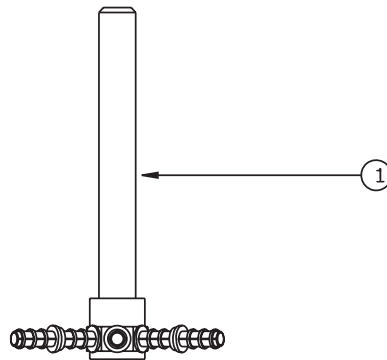

For multiport valves and pressure gauges - see page 12-14 of main price list

Micron Side Mount Sand Filters

Part No:		WO2115	WO2116	WO2111PP	WO2112PP	WO2113PP	WO2114PP	WO2117PP	WO2158PP	WO2155
Model		Manifold 50mm	Manifold 63mm	Lateral 75mm	Lateral 110mm	Lateral 145mm	Lateral 200mm	Lateral End Cap Nut	Extension Arm Assy Short	Extension Arm Assy Long
SM500	Eco	1		12		4		16	4	
SM600	Eco	1		16	4			16		4
SM602	Eco		1	16	4			16		4
SM700	Eco	1		8	4		4	16		4
SM750	Eco		1	8	12	4		16	4	
SM800	Eco		1		20	4		16	4	
SM900	Eco		1	8		12	4	16	4	

Lacron TMV-18"

Product Code: K2220180

Part Number	Product Description	Diagram No.	LIST PRICE
1366A (W12246)	18" Top Mount Internals (less candles)	1	£56.80
62096007HBG	120mm Lateral (candle) (6)	2	£13.29
1393 (W12247)	18" Lateral (candle) Set	3	£56.80
1314	Top Mount Valve O Ring	4	£11.03
620960015HBG	Drain Plug Complete	5	£14.71
W02522C	Drain Plug Cap	6	£8.53
621320	Centre Stem O Ring	n/s	£7.60