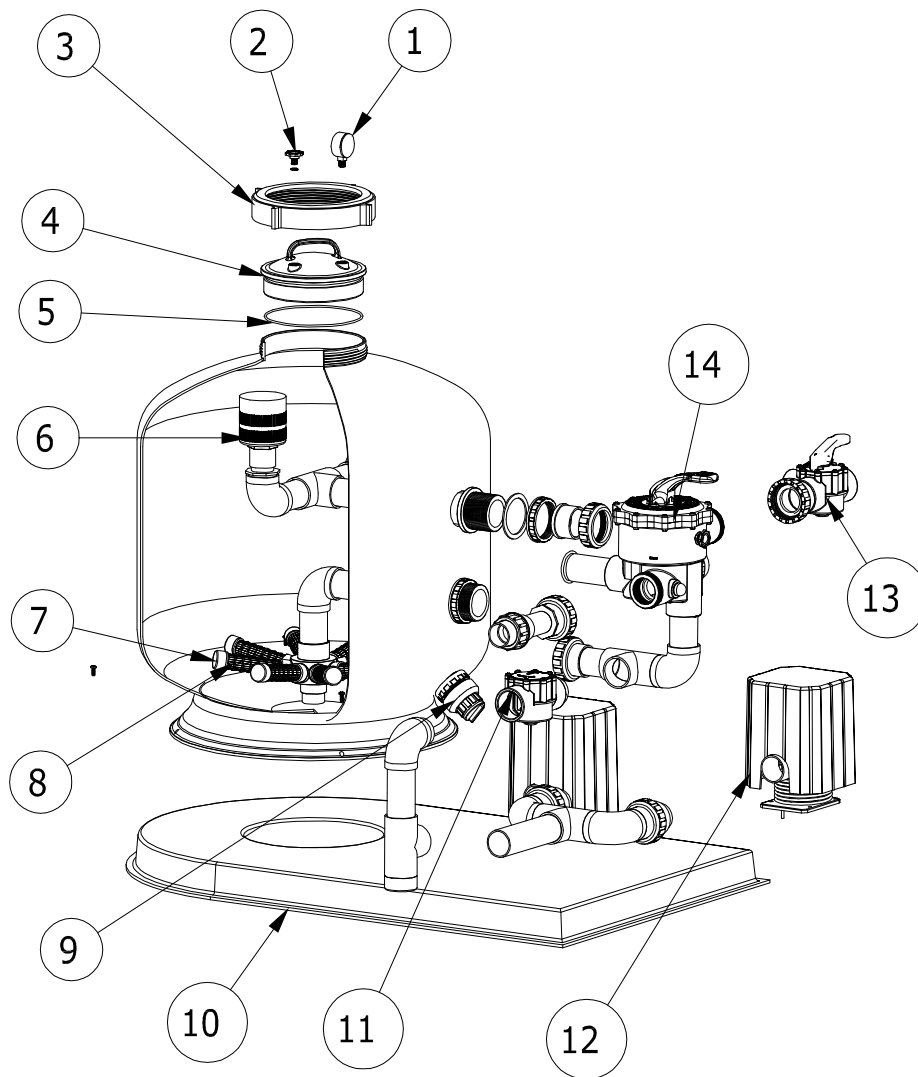

Aquabiome Skid Pack (SM400 - SM900)

Part Number	Product Description	Diagram No.	LIST PRICE
14862	Wat 50/652W valve (SM700, Sm900)	13	£51.46
14852	FPI 2 way valve white (SM400, SM500, SM600)	13	£44.77
282400	Spa blow air flow 1000 (SM750, SM900) - 2 Nos required Spa blow air flow 1000 (SM400, SM500, SM600) - 1 Nos required	12	£383.79
14651	Check valve 50/60mm 180DG	11	See Main Plist
455569	Skid base T/P T600 (SM400, SM500)	10	£75.47
620822	Base bead Filter 24" (SM600)	10	£226.79
620823	Base bead filter 30"/36" (SM750, SM900)	10	£252.03
W04058BLK	D/P complete 40mm Black	9	£102.46
6209240	Lateral 1.1 x 200mm (SM900) - 8 Nos required	8	£4.05
6209220	Lateral 1.1 x 110mm (SM600) - 8 Nos required	8	£2.47
6209230	Lateral 1.1 x 145mm (SM500, SM750)	8	£3.20
6209210	Lateral 1.1 x 75mm (SM400, SM600, SM750, SM900) - 8 Nos required	8	£2.14
W02117PP	Lateral end cap nut PP - 8 Nos required	7	£2.48
6209412	Diffuser 0.5mm slot short (SM750, SM900) - 2 Nos required Diffuser 0.5mm slot short (SM400, SM500, SM600) - 1 Nos required	6	£11.49
62026	T/L lid 'O' ring	5	£15.02
6209291	Filter lid 8" clear	4	£49.91
62024BLK	TCF lock ring black	3	£31.41
620221	Air relief valve - new - 2 Nos required	2	£5.82

For multiport valves and pressure gauges see page 14-16 of the main pricelist