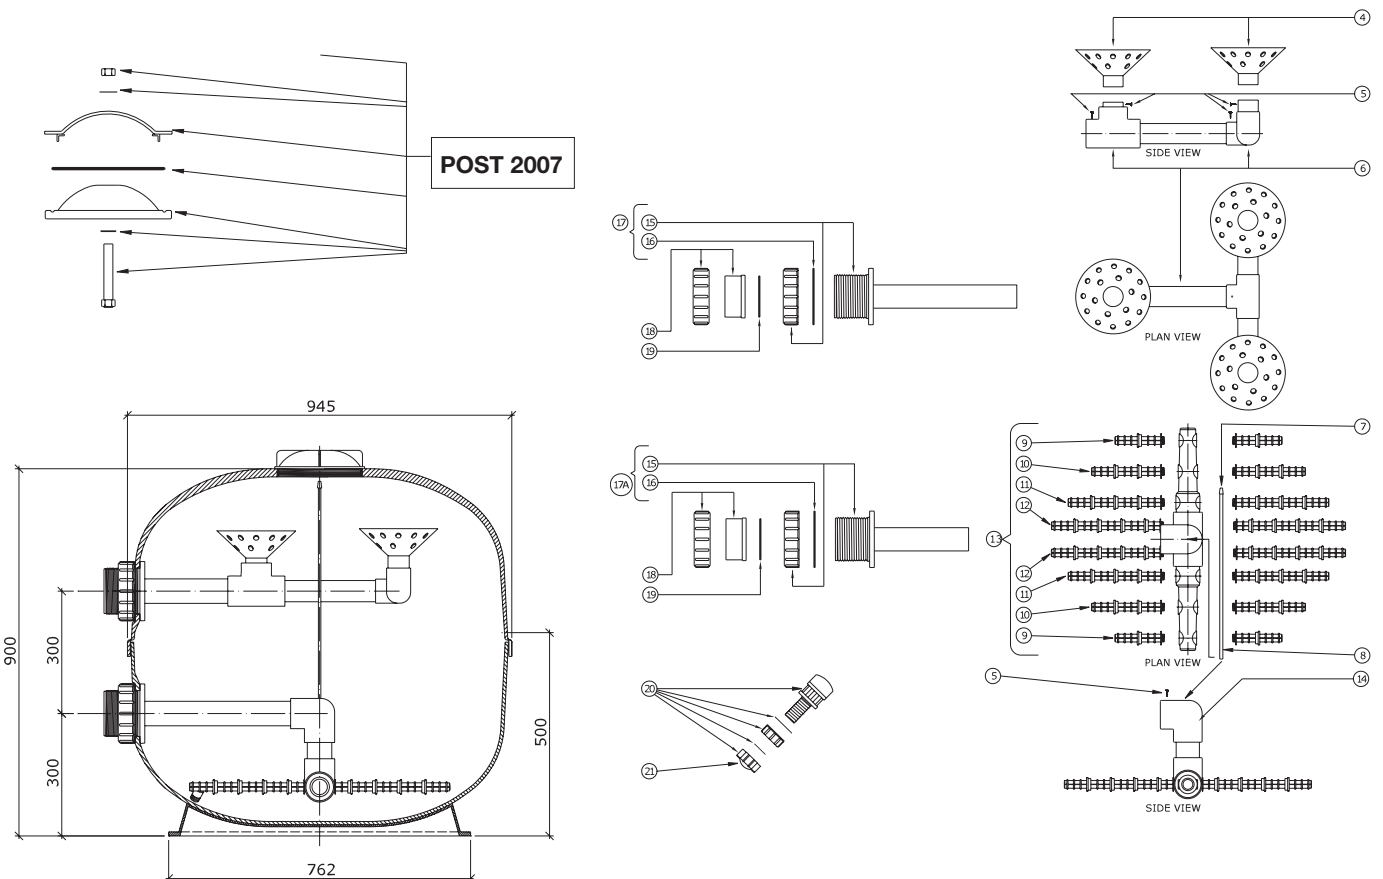

Part Number	Product Description	Diagram No.	LIST PRICE
1671	3/4" Self Tap Screw (Pack Of 10)	5	£8.43
W02289	Air Relief Tube Screen	7	£6.16
W04058BLK	40mm Drain Plug Complete	20	£102.46
17104	36" Lacron Airbleed (840mm)	8	£17.18
W12292	36" - 3" Header (Less Rose)	6	£303.86
W02066	Rose Distributor (Funnel For SM)	4	£14.05
W02249	O Ring For 3" / 90mm Half Union	19	£9.29
634080EBLK	Half Union 90mm metric C/W O Ring	18+19	£30.00
62096017HBG	Bulkhead 3" Bulkhead Fitting (Plus Nut)	15	£60.08
W12295	Underdrain Complete Less Candles	14	£317.19
62096007HBG	120mm Lateral (Candle) (X 4 required per filter)	9	£13.29
62096008HBG	180mm Lateral (Candle) (X 4 required per filter)	10	£13.04
62096009HBG	240mm Lateral (Candle) (X 4 required per filter)	11	£16.02
62096010HBG	280mm Lateral (Candle) (X 4 required per filter)	12	£17.82
85251	Gulf Stream Plug	n/s	£1.12
W04854	36" Base Stand	n/s	£212.74
6018 (W02253BLK / W02255BLK / W02255EBLK)	half union 3" imperial c/w o ring	18+19	£49.46
6020	3"/90mm Adaptor Gasket (Set Of 2) Pre 2007	19	£18.04
W02026BLK	Drain Plug Complete 15mm	20	£102.46
W04058BLK	Drain plug complete 40mm	20	£102.46
For filters supplied prior to Clamp Style Lid			
6012 (1304A)	Lacron Lid Removal Tool (8" New Type)		£61.09
62092920HBG	Lacron Lid (Polycarbonate 8" New Type)		£93.24
621053HBG	Lacron Lid 'O' Ring		£15.81
Post 2007 'Clamp Lid'			
W12076	Nylon Air Relief Tap + 'O' Ring		£14.80
W12248	Lid Retaining Clamp C/W Screw & Nut		£145.37
W02933	Small Oval Lid O Ring		£20.03
W12135	Small Oval Lid		£165.57