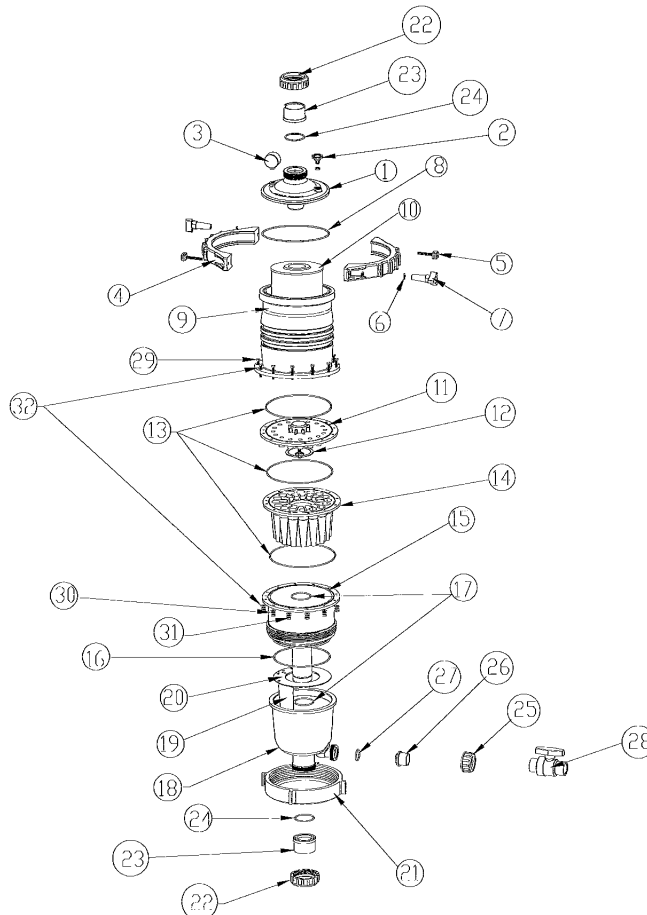

For pressure gauges - see page 14 of main price list