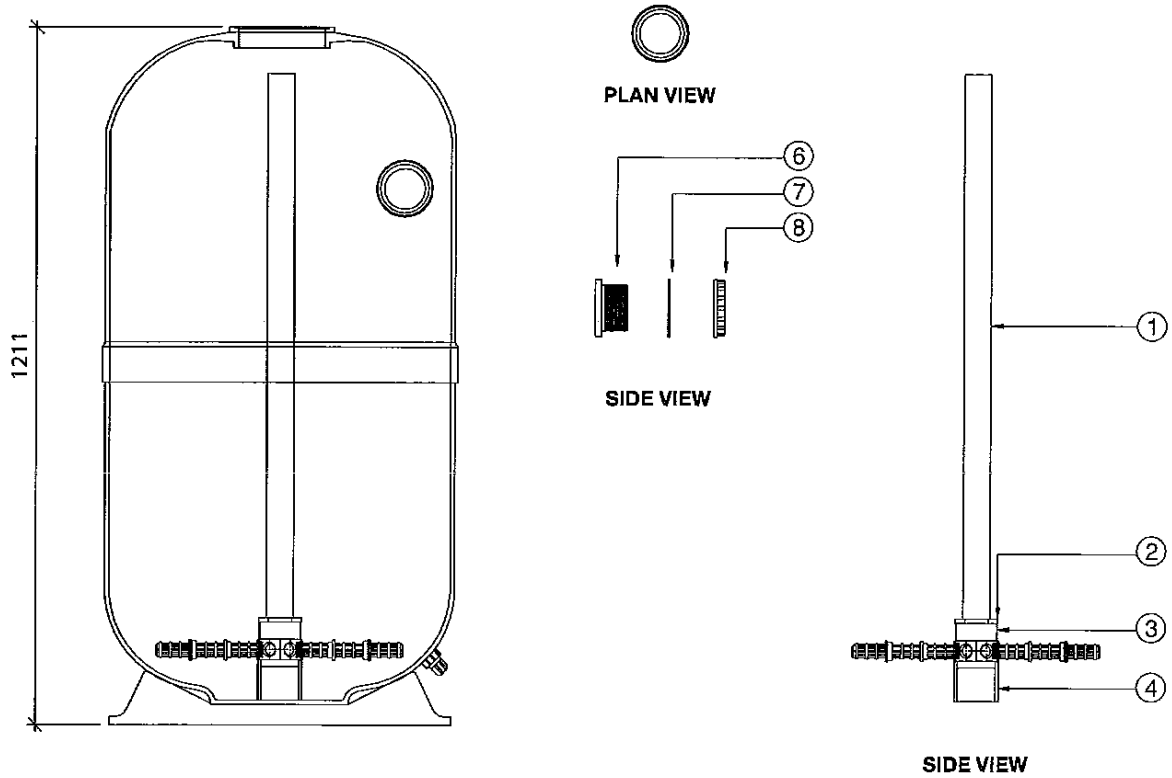

Lacron Plus Top Mount-24"

Product Code: 2220240

Part Number	Product Description	Diagram No.	LIST PRICE
W99019	Pipe 1.5"	1	£1.24
12555BLK	REDUCING BUSH 50 X 40	2	£4.22
W12241	Hexagonal Manifold	3	£10.94
116512	Pipe 65mm CL 12	4	£2.90
620960015HBG	Drain Plug Complete 15mm	5	£14.71
W22314	Sight glass 2" moulded	6	£19.38
W02080	Gasket sight glass 2"	7	£16.11
W02567	B/H lock Nut 2"	8	£14.89
W02984	Candle 40mm capped (6 required per filter)	9	£12.32
W02991	Candle 120mm open (6 required per filter)	10	£3.98