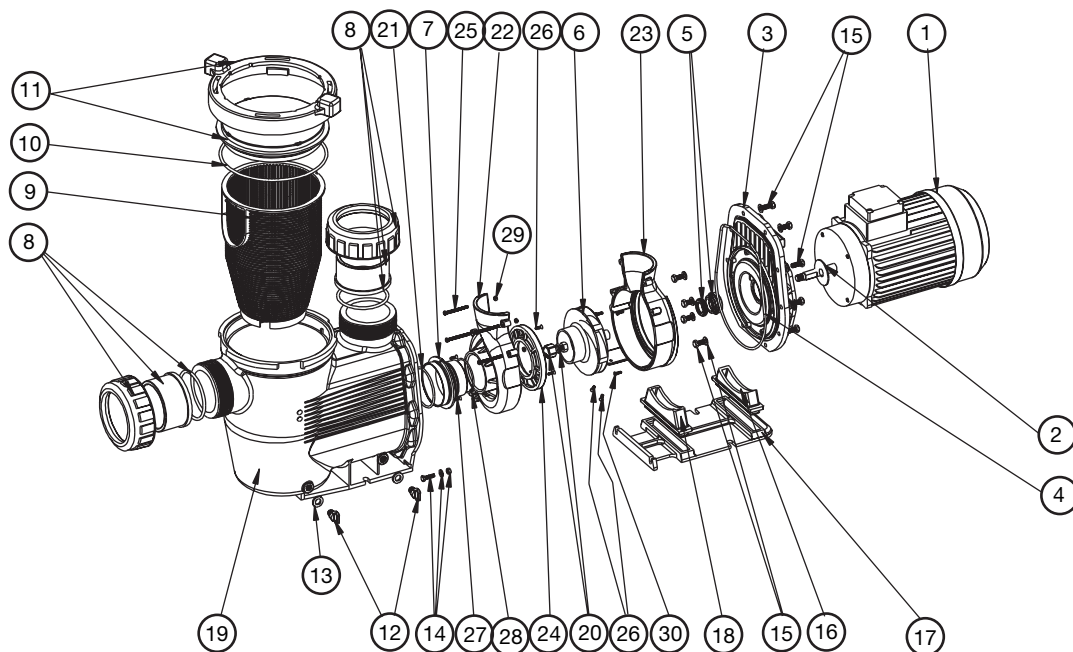

Part Number	Product Description	Diagram No.	LIST PRICE
	Motor	1 & 2	N/A
631782	Motor Slinger 52 X 16 X 2	2	£5.58
6340682	Hydrostar Bracket	3	£127.53
6340700	Bracket O Ring	4	£19.40
6340162	Mechanical Seal (316 S/S)	5	£57.62
63401625	Mechanical Seal (Silicon Carbide S/S Viton)	5	£178.00
6340550	Impeller (Hydrostar 400 Mk2) To Suit Keyshaft	6	£76.84
6340560	Impeller (Hydrostar 500 Mk2) To Suit Keyshaft	6	£76.84
6340570	Impeller (Hydrostar 600 Mk2) To Suit Keyshaft	6	£76.84
6340580	Impeller (Hydrostar 700 Mk2) To Suit Keyshaft	6	£76.84
6340543	Hydrostar Volute Nozzle	7	£8.70
634080BLK	3" Half Union C/W O Ring	8	£39.29
634080EBLK	90Mm European Metric Half Union C/W O-Ring	8	£30.00
W02249	3" Half Union O-Ring	8	£9.29
6340630	Basket Pump Hydrostar Commercial	9	£42.16
634075	H/L Pot Lid O-Ring	10	£16.67
6340651	H/L Pot Quarter Turn Lid And Lock Ring	11	£197.80
63402301	Drain Plug 1/4" Npt (2 Required)	12	£2.63
620193	O-Ring BS112	13	£3.35
634004211	M6 Multi Pack S/S 316 (Pack Of 2)	14	£18.04
	2 X 6340040 (Screw M6 X 20 Hex Set SS316)		
	2 X 6340030 (Washer Ss316 1/4" X 9/16" X 18G)		
	2 X 6340060 (Nut M6 Hex Ss316)		
63401830	14 X Screw Hex Set M8 X 20 S/S316		£0.86
6302180	14 X Washer S/S 316 5/16" X 5/8" X 18G		£0.55
634073	Pump Foot Insert (Hydrostar 400 - 600)	16/18	£9.92
6340741	Pump Foot Insert (Hydrostar 700)	16/18	£9.92
634072	Pump Foot (All Models)	17	£55.65
6340514	Hydrostar Body 3" Port Mk2	19	£359.97
6340411	Nut M10 Overmoulded (For Mk2 Motors)	20	£13.84
6340412	O-Ring (BS113)	20	£0.34
663393	O-Ring (BS152)	21	£5.09
6340540	Volute Front	22	£67.85
6340541	Volute Rear	23	£60.30
6340542	Volute Insert (400, 500)	24	£10.48
6340825	Screw M4 X 40Mm P/Head SS304 (4 Required)	25	£1.36
6340828	Screw 8G X 5/8" Countersunk SS304 (5 Required)	26	£1.36
W12276	1/2" X4g SS316 Screw	27	£0.36
6340115	O-Ring (Bs145)	28	£4.82
6340826	Nut M4 Nyloc Hex SS304 (4 Required)	29	£1.36
6340827	Screw 8G X 13Mm Countersunk Ss304 (3 Required)	30	£1.36