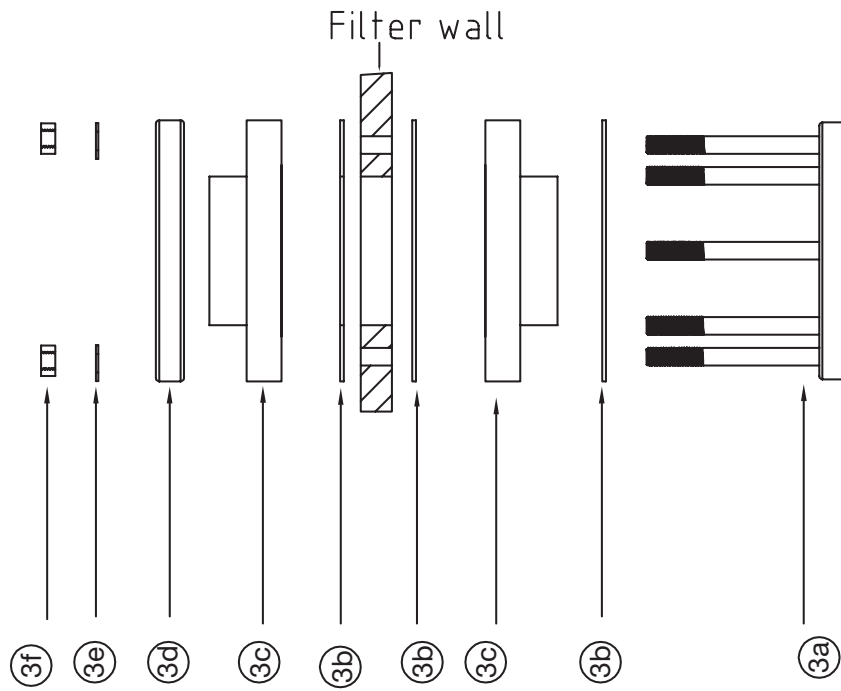

SPDD Side Mount Deep Bed Commercial Filters

Part Number	Product Description	Nos.	Diagram No.	LIST PRICE
W12720	Man Hole Cover 4 Stud Complete		1	£1,874.83
6209430	Lid Yoke Lacron (2 required)			£141.73
620266 (W02536)	O Ring Manhole Cover Oval 4 Stud - Waterco			£15.02
634080BLK	Union Black (2 required)			£39.29
6340801	Half Union Black (2 required)			£82.90
W02249	O B/U 90mm			£9.29
W02553	O B/U 110mm			£24.46
62380	Sight Glass 3" Complete (Post 2008)	3		£52.59
W12132	Sight Glass 3" Acrylic Cap (Pre 2008)	3		£267.40
W12299	Side Manhole Cover 18 Hole Oval	5		£749.41
W12050FG	Side Hatch Round 200mm	5		£494.49
W12300	Gasket for Side Manhole Oval 18 Hole	5		£47.19
W12216	O Ring G210 for Side Hatch Round 200mm	5		£12.07
W02026BLK	Drain Plug complete 15mm	6		£102.46
W04058BLK	Drain Plug complete 40mm	6		£102.46
6209305	Drain Plug complete 50mm	6		£57.26
620936	Drain Plug Assembly Connector 1" BSPT			£50.27
W02066	Funnel For Port Size 3" & 4" (90mm & 110mm) (4 required) & 50mm	7		£14.05
621013	Funnel for Port Size 6" (160mm) (4 required)	7		£80.94
W02289	Air Relief Tube Screen	8		£6.16
85251	Gulfstream Plug (2 required)			£1.12
1547	Filter Nozzle			£20.02
	Numbers of nozzles required for model:-			
	SPDD1050 (80mm port) - 59 required			
	SPDD1200 (80mm port) - 71 required			
	SPDD1400 (100mm port) - 101 required			
	SPDD1600 (100mm port) - 139 required			
	SPDD1800 (150mm port) - 187 required			
	SPDD2000 (150mm port) - 207 required			
	SPDD2200 (150mm port) - 263 required			
	SPDD2350 (150mm port) - 317 required			

For pressure gauges - see page 14 of main price list

* For diagram and flange fittings please see next page

Part Number	Product Description	Nos.	Diagram No.	Port Size
W22634	Flange Stud Ring	2	3a	3"
W22139		2		4"
W22140		2		6"
1216801	Gasket Flange	6	3b	3"
63453063		6		4"
W02251		6		6"
1216803	PVC Flange	4	3c	3"
12161004		4		4"
W12540		4		6"
W22633	Flange Clamp Ring	2	3d	3"
W22141		2		4"
W22142		2		6"
W12126	Washer SS304	8	3e	3"
W12126		16		4"
W12539		16		6"
W12912	Hex Nut SS304	8	3f	3"
W12912		16		4"
W12910		16		6"

SPDD Side Mount Deep Bed Commercial Filters