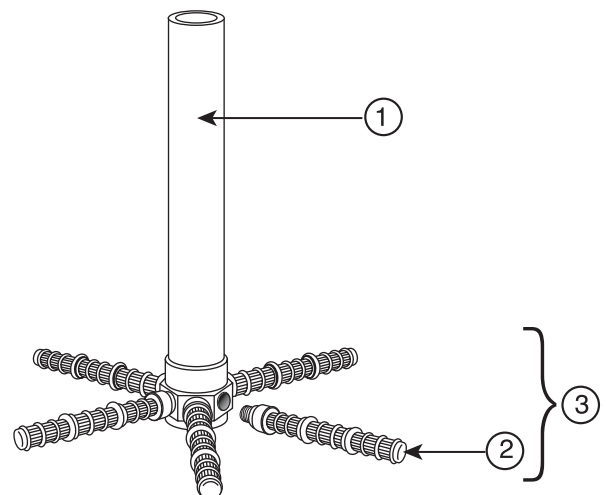

SIDE VIEW

PLAN VIEW

Lacron TMV-20''

Product Code: K2220200

Part Number	Product Description	Diagram No.	LIST PRICE
W12274	20" Top Mount Internals (less candles)	1	£63.49
62096008HBG	120mm + 40mm (candle) (x 6)	2	£13.04
W12275	20" Lateral (candle) Set	3	£51.83
1314	Top Mount Valve O Ring	4	£11.03
620960015HBG	Drain Plug Complete	5	£14.71
W02522C	Drain Plug Cap	6	£8.53
621320	Centre Stem O Ring	n/s	£7.60

Lacron TMV-24"

Product Code: K2220240

Part Number	Product Description	Diagram No.	LIST PRICE
W12243	24" Top Mount Internals (less candles)	1	£63.49
62096008HBG	180mm Lateral (X 6)	2	£13.04
W22218 (1394A)	24" Lateral (candle) Set	3	£77.77
1314	Top Mount Valve O Ring	4	POA
620960015HBG	Drain Plug Complete	5	£14.71
W02522C	Drain Plug Cap	6	£8.53
621320	Centre Stem O Ring	n/s	£7.60