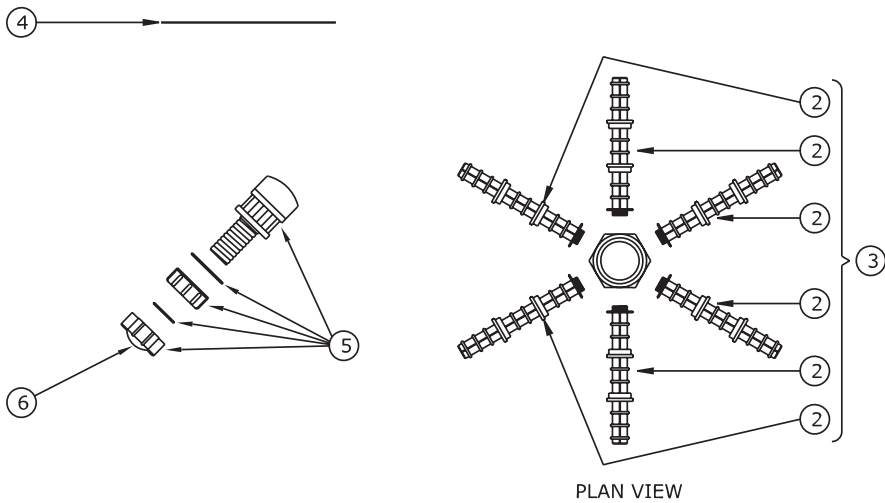

Lacron TMV-24"

Product Code: K2220240

Part Number	Product Description	Diagram No.	LIST PRICE
W12243	24" Top Mount Internals (less candles)	1	£63.49
62096008HBG	180mm Lateral (X 6)	2	£13.04
W22218 (1394A)	24" Lateral (candle) Set	3	£77.77
1314	Top Mount Valve O Ring	4	POA
620960015HBG	Drain Plug Complete	5	£14.71
W02522C	Drain Plug Cap	6	£8.53
621320	Centre Stem O Ring	n/s	£7.60