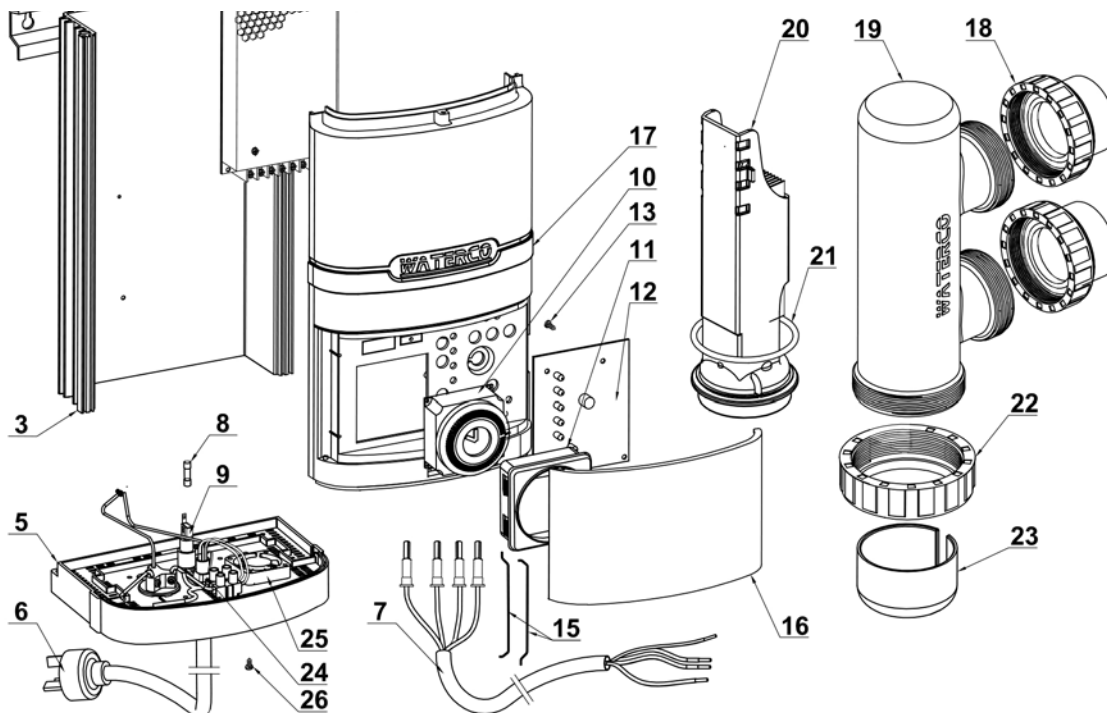

Part Number	Product Description	Diagram No.	LIST PRICE
6440232	Hydrochlor P/PAK Top	1	£39.95
6440713	Mounting Bracket	2	£19.25
6440710	Heatsink Power Pack	3	£58.17
641181	SM Power Supply LRS 15-24	4	POA
644024	Chlorinator P/P Bottom Housing	5	£36.29
64134	Mains Lead 10A 240V	6	£18.22
644917	Lead Ass'y SMP Chlorinator	7	POA
641321	Fuse 3.15A Slow 20mm	8	POA
641360	Fuse Holder 20 x 5 mm	9	£25.24
6440720	Time Switch Module 24H W/Battery Backup	10	POA
6440723	Timer w/o Battery Back-up	10	POA
644073	Bracket For Timer	11	POA
641187	PCB SMP Chlorinator Control	12	POA
S1120815	Screw 4Gx3/8" Phead SS 13	13	POA
6440251	Spring Housing Window Bottom	15	£1.16
6440250	Spring Housing Window Top	15	£1.16
644025	Chloe P/P Housing Window	16	£6.57
6440222	Hydrochlor P/Pack Front	17	£84.75
634024B	Half Union 50mm W/O'Ring (2 required) - Black	18	POA
644509	Cell Housing 20A, 25A & 30A	19	£73.98
85529	O'ring 85x5	21	POA
63406551BLK	H/U Lock Nut 65mm Black	22	POA
644513	Chlorinator Series Cell Term Cap	23	POA
S123811	Cord Grip Heyco 1214	24	POA
644086	Fan 12v DC RS4010S12H	25	POA
72511884	Screw 6Gx1/2" Pan PH HD ST	26	POA
6450821	Harness Set Ass'y SMP H/Chl		£40.41
64428720	Cell Plates Assy 2000 Standard		POA
64428725	Cell Plates Assy 2500 Standard		POA
64428730	Cell Plates Assy 3000 Standard		POA
64428820	Cell Plates Assy 2000 Premium		POA
64428825	Cell Plates Assy 2500 Premium		POA
64428830	Cell Plates Assy 3000 Premium		POA