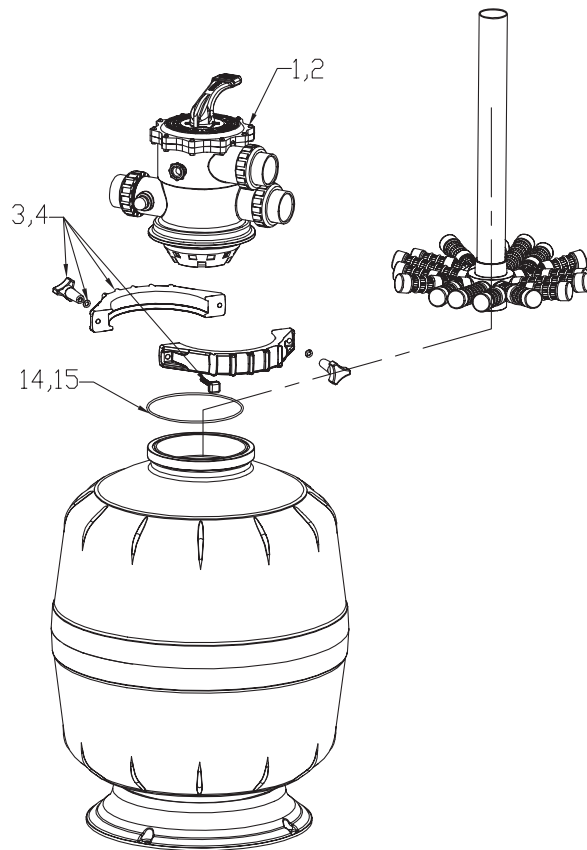

Exotuf Plus Top Mount

Part Number	Product Description	Diagram No.	LIST PRICE
6220208	Clamp Band 8" MKII for E602+ / E702+	3i	£95.16
622203	Screw Overmoulded M8X60 s/s A2 Hex Bolt for E602+ / E702+	3ii	£46.28
W22280	Washer Flat M8 Brass (8.4 x 18 x 1.5mm) for E602+ / E702+	3iii	£7.98
W02195TLJ	DE Knob W0.6" Head Dia. Brass Insert for E602+ / E702+	3iv	£8.07
62259	Clamp Band 6" MKII for E500+ / E600+	4i	£45.60
621373	Bolt M6 x 55mm P/Head S/SS M/C for E500+ / E600+	4ii	£4.51
W12783	Washes M6 Spring SS304 for E500+ / E600+	4iii	£0.51
W22322	Square Nut M6 x 10mm x 1/2 SS304 for E500+ / E600+	4iv	£8.76
W02117PP	Lateral Cap Nut PP	5	£2.48
W02111PP	Lateral Waterco 75mm PP	6	£3.67
W02112PP	Lateral Waterco 110mm PP	7	£4.24
W02113PP	Lateral Waterco 145mm PP	8	£4.47
W02114PP	Lateral Waterco 200mm PP	9	£7.26
6209226	Lateral Extension Arm Assembly Short	10	£17.09
6209227	Lateral Extension Arm Assembly Long	11	£19.94
W02115PP	Manifold Waterco 50mm	12	POA
W02116PP	Manifold Waterco 63mm	13	POA
W22316	O-Ring 180 x 4.5mm NBR Black Shore 70	14	£10.48
W22479	O-Ring 198 x 4.5mm NBR Black Shore 70	15	£10.48

For multiport valves and pressure gauges - see page 12-14 of main price list

LATERAL CONFIGURATION FOR E500+

LATERAL CONFIGURATION FOR E600+ / 602+

LATERAL CONFIGURATION FOR E702+

Part. No	Product Description	Qty			
		E500+	E600+	E602+	E702+
W02117PP	Lateral Cap Nut PP	16	16	16	16
W02111PP	Lateral Waterco 75 PP	8	12	12	12
W02112PP	Lateral Waterco 110mm PP	4			
W02113PP	Lateral Waterco 145mm PP		4	4	
W02114PP	Lateral Waterco 200mm PP				4
6209226	Lateral Extension Arm Assembly Short		4	4	
6209227	Lateral Extension Arm Assembly Long	4			4
W02115PP	Manifold Waterco 40mm	1	1		
W02116PP	Manifold Waterco 50mm			1	1