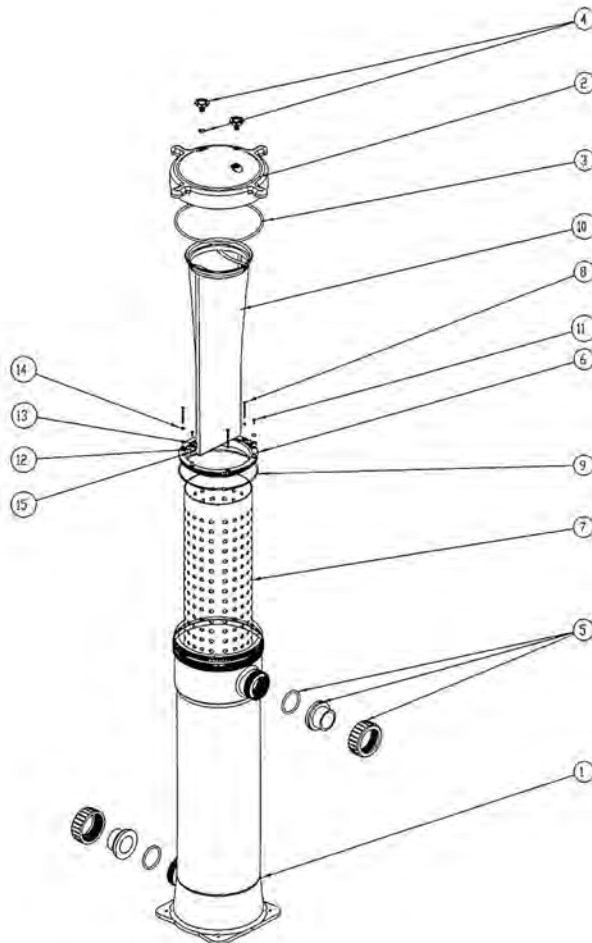

Part Number	Product Description	Diagram No.	LIST PRICE
COMMANDOMATIC BAG FILTER (TBF)			
3651931	1 micron filter bag - C50	10	See Main P.102
36519310	1 micron filter bag - C75	10	See Main P.102
3651924	5 micron filter bag - C50	10	See Main P.102
36519240	5 micron filter bag - C75	10	See Main P.102
3651925	25 micron filter bag - C50	10	See Main P.102
36519250	25 micron filter bag - C75	10	See Main P.102
3651926	50 micron filter bag - C50	10	See Main P.102
36519260	50 micron filter bag - C75	10	See Main P.102
36519265	800 micron filter bag - C50	10	See Main P.102
36519266	800 micron filter bag - C75	10	See Main P.102
62044180	Trimline Bag Filter C75 Tank Drilled	1	£503.80
6204417	Trimline Bag Housing Lid	2	£160.56
620262	O Ring G220	3	£13.63
620261	O Ring G220 - Viton	3	£27.89
620221	Air release valve (x1)	4	£5.82
6201931	Air release valve - Viton (O Ring)	4	£7.66
122256BLK	Half Union Trimline 2"/50mm Black (2 required)	5	£9.02
122257BLK	Half Union Trimline 2"/1.5" Black (2 required)	5	£10.72
W02647BLK	Lock nut 2" (2 required)	5	£3.81
6340246BLK	Tail end 2" x 50mm (2 required)	5	£3.15
W02648BLK	Tail end 2" x 1.5" (2 required)	5	£4.08
W02280	O Ring BS332 Half Union 2"	5	£3.43
3651947	Cage Ring	6	£116.51
3651946	T/L Bottle with drill Hole - C50	7	£104.03
36519460	T/L Bottle with drill Hole -C75	7	£199.57
620292	Screw - CSK 10g x 50 SLD TPPNG	8	£1.36
620293	O Ring 205 x 4	9	£11.75
6340087	Screw - CSK 8g x 13 SLD TPPNG	11	£0.52
620291	latch	12	£3.30
620294	washer	13	£1.52
82444204	o ring BS 011	14	£2.26
82444205	o ring BS 010	15	£0.34