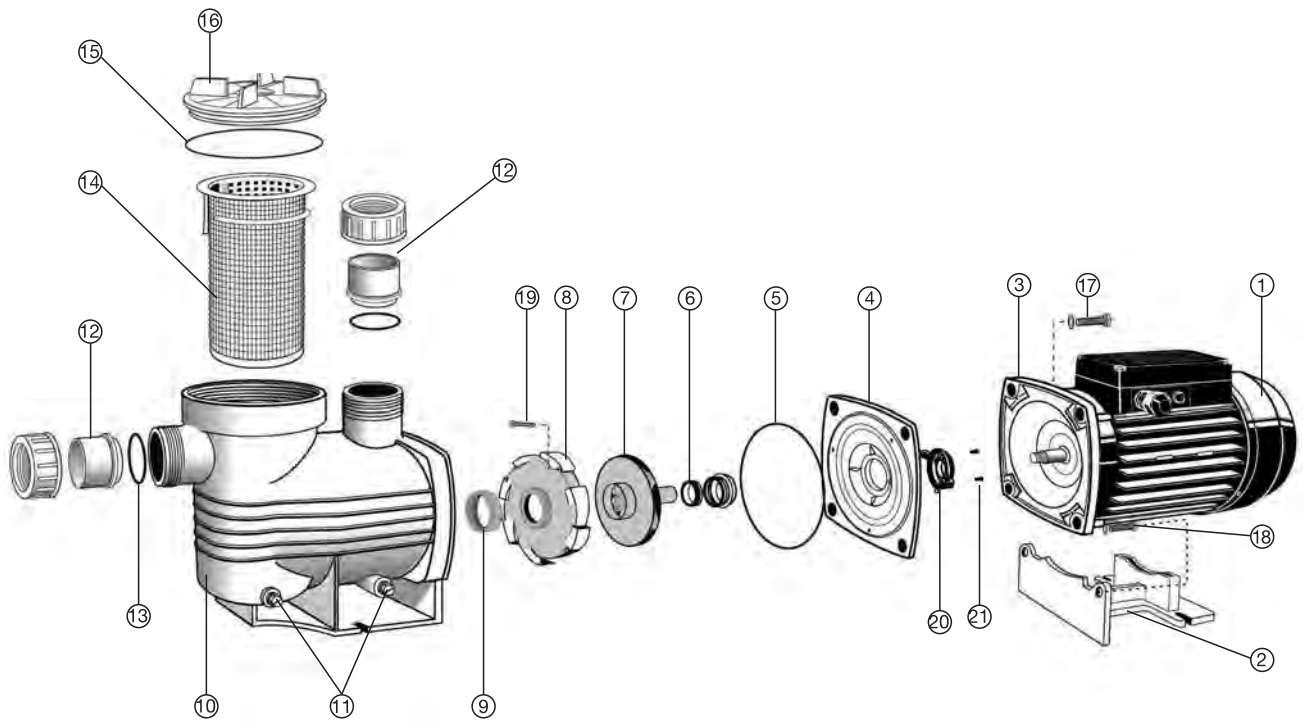

Aquamite

Product Codes: 2402033PNR-M, 2402050PNR-M, 2402075PNR-M, 2402100PNR-M, 2402125PNR-M