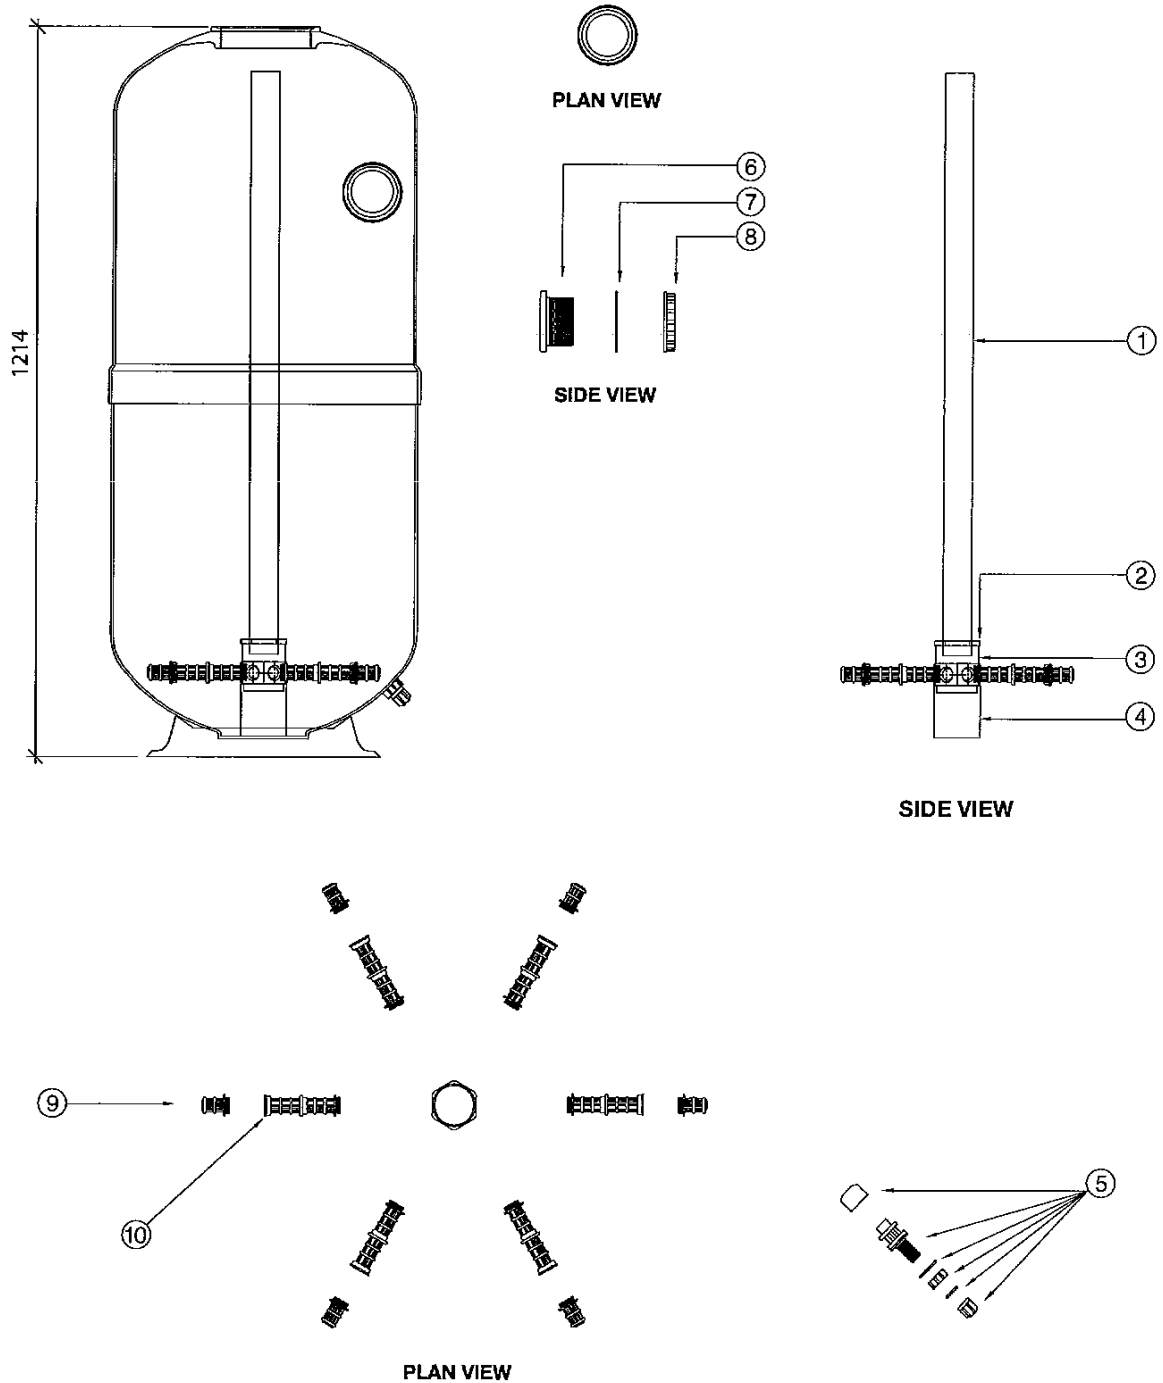

Lacron Plus Top Mount-20"

Product Code: 2220200

Part Number	Product Description	Diagram No.	LIST PRICE
W99019	Pipe 1.5"	1	£1.24
12555BLK	REDUCING BUSH 50 X 40	2	£4.22
W12241	Hexagonal Manifold	3	£10.94
116512	Pipe 65mm CL 12	4	£2.90
620960015HBG	Drain Plug Complete 15mm	5	£14.71
W22314	Sight glass 2" moulded	6	£19.38
W02080	Gasket sight glass 2"	7	£16.11
W02567	B/H lock Nut 2"	8	£14.89
W02986	Candle 40mm capped (6 required per filter)	9	£3.33
W02991	Candle 120mm open (6 required per filter)	10	£3.98