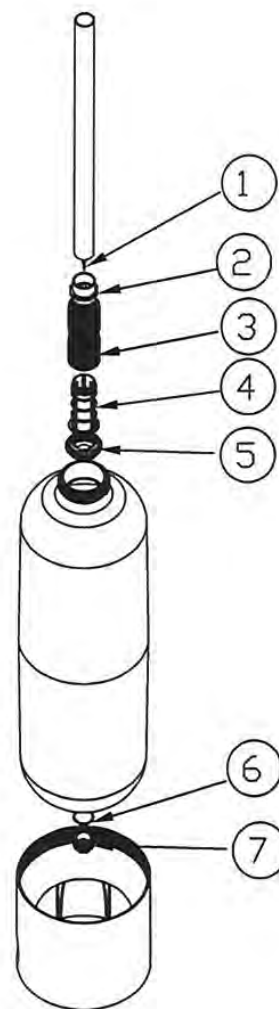

W & WD Series Deep Bed Filter

Model W250 & W300

Part No:	Hexagonal Manifold	W02986	W02984	W02985	W02991
		LATERALS			
Model		40mm	60mm	120mm	120mm
W400/WD400	1	-	-	6	-
W500/WD500	1	6	-	-	6
W600/WD600	1	-	6	-	6
W700/WD700	1	-	-	6	6