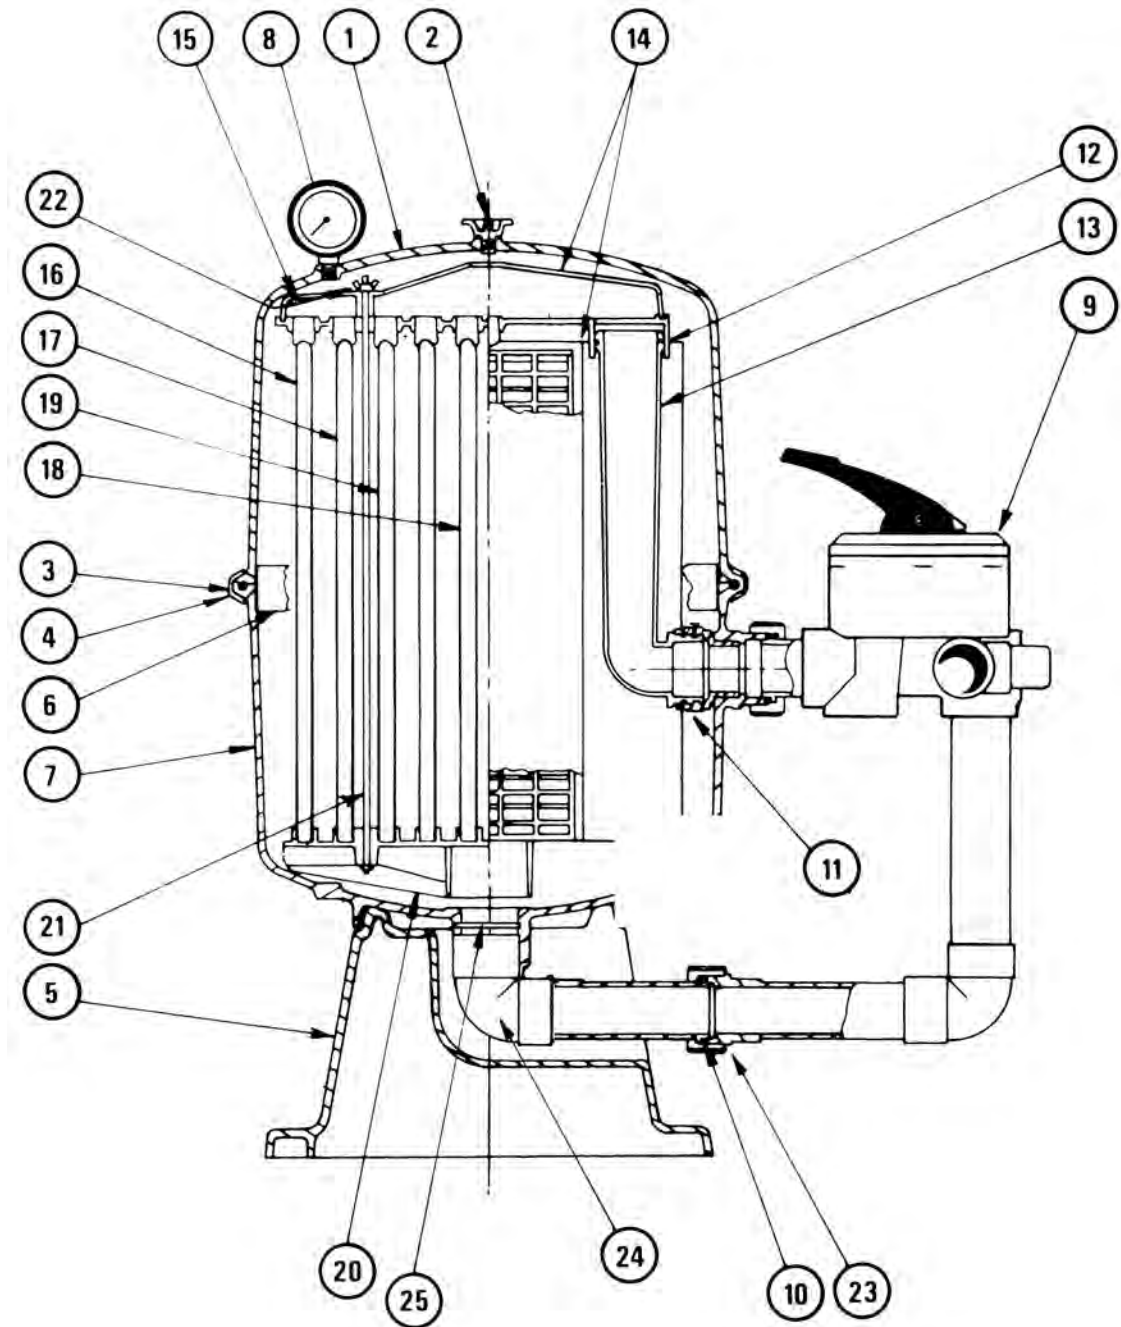

Astra Fulflo D.E. Filter

TANK PORT SIZE	MODEL	CODE	CONNECTION	
		MPV C/W Plumbing Kit	TANK	MPV
1.5" (50mm)	P2027	2390495 / 2390495EU	Top - Male	Top - Female
2" (63mm)	P2036	23905832 / 2390583EU		
2" (63mm)	P2048	23905932 / 2390593EU	Bottom - Male	Bottom - Female