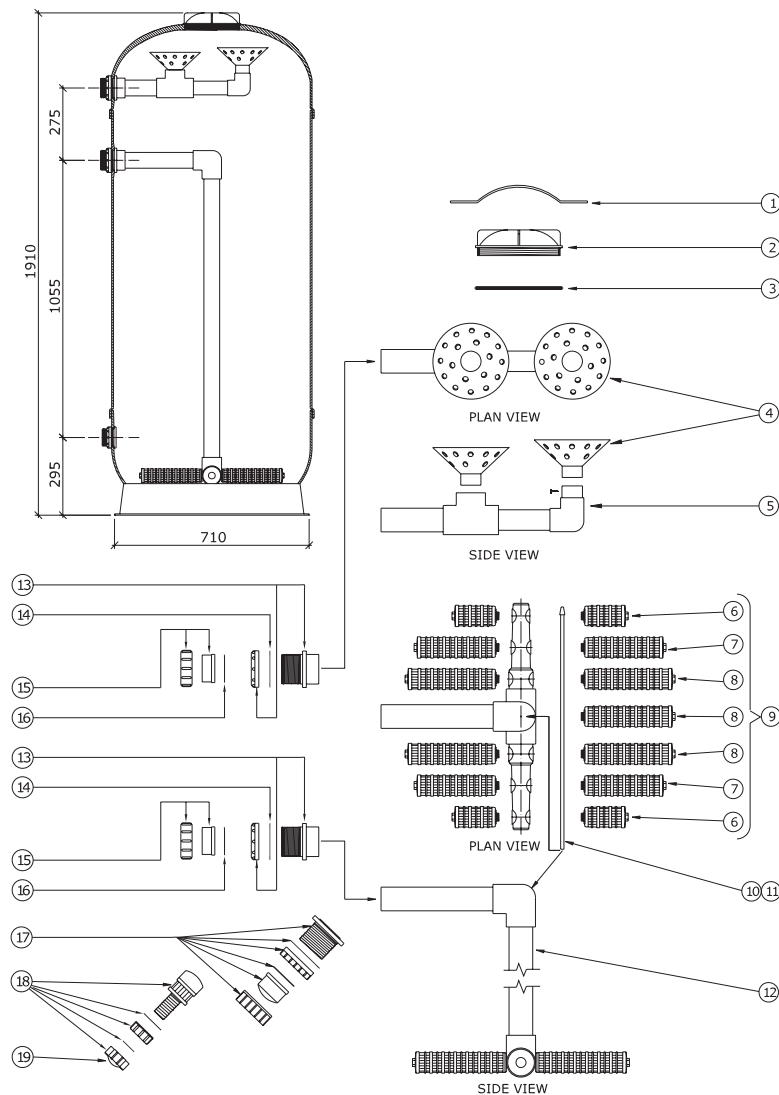

Lacron DBF-30"

Product Code: 222041630

Part Number	Product Description	Diagram No.	LIST PRICE
6012 (1304A)	Lacron Lid removal tool (new type - 8")	1	£61.09
62092920HBG	Lacron Lid (new type 8")	2	£93.24
621053HBG	Lacron Lid 'O' ring	3	£15.81
W02066	Rose distributor (each)	4	£14.05
1370 (W22072)	30" - 2" Header (less rose)	5	£96.87
1318 (W12231)	113mm Heavy duty Lateral (candle) (X 4 required per filter)	6	£16.73
1319 (W12232)	206mm Heavy duty lateral (candle) (X 4 required per filter)	7	£26.70
1320 (W12233)	238mm Heavy duty lateral (candle) (X 6 required per filter)	8	£30.07
1395B	30 x 2" DBF - Lateral (candle) set	9	£132.50
W12045	Air bleed cap (old type)	10	£5.01
17131	30" DBF airbleed tube	11	£21.75
1383	2" Underdrain (less candles)	12	£211.71
62096014HBG	2" Bulkhead fitting including nut	13	£38.24
W12252HBG	2" Bulkhead gasket (set of two)	14	£7.48
W02990-2HBG	2" Union adaptor inc sleeve (set of 2)	15	£35.79
W12253-2HBG	2" Union adapter gasket (set of 2)	16	£14.71
W04058BLK	1 1/2" Sand drain complete	17	£102.46
620960015HBG	Drain plug complete	18	£14.71
W02522C	Drain plug cap only	19	£8.53
1671	3/4" S/S self tapping screw (set of 10)	n/s	£8.43
W12050SB	Side Hatch Cover		POA
W12216	Side Hatch Cover 'O' Ring		£12.07

CLAMP LID

W12076	NYLON AIR RELIEF TAP + 'O' RING	£14.80
W12248	LID RETAINING CLAMP c/w with screw and nut	£145.37
W02933	SMALL OVAL LID 'O' RING	£20.03
W12135	SMALL OVAL LID	£165.57