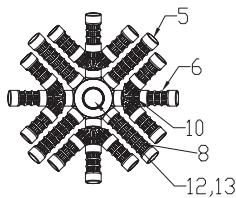

LATERAL CONFIGURATION FOR E600+ / 602+