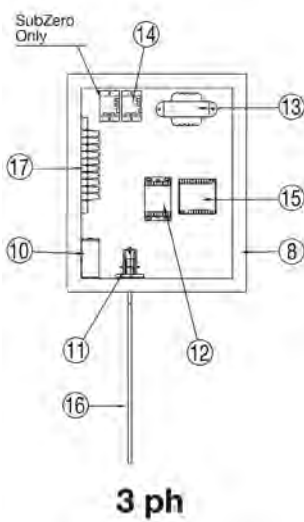

Electrical Box (all models)

Canister Assembly (all models)

The images are for illustration only and may differ slightly to your unit model.