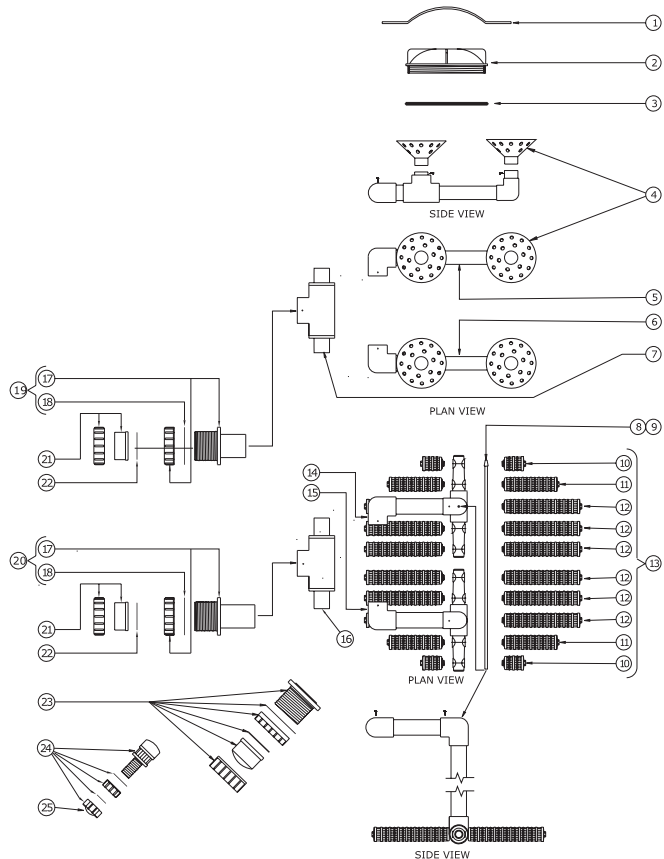

Part Number	Product Description	Diagram No.	LIST PRICE
6012	Lacron Lid removal tool (new type - 8")	1	£61.09
62092920HBG	Lacron Lid (new type 8")	2	£93.24
621053HBG	Lacron Lid 'O' ring	3	£15.81
W02066	Rose distributor (each)	4	£14.05
1372	42" LHS - Header (less rose)	5	£124.22
1372A	42" RHS - Header (less rose)	6	£124.22
1372B	42" Main header 'T' (inc connect pipe)	7	£174.99
W12045	Air bleed cap (old style)	8	£5.01
17133	Air bleed tube	9	£48.01
W12228	82mm Heavy duty Lateral (candle) (X 4)	10	£15.03
1320 (W12233)	238mm Heavy duty lateral (candle) (X 4)	11	£30.07
1277 (W12230)	300mm Heavy duty lateral (candle) (X 12)	12	£34.08
1396B	42" DBF - Lateral (candle) set	13	£360.32
1371	42" LHS Underdrain (less candles)	14	£148.90
1371A	42" RHS Underdrain (less candles)	15	£148.90
1371B	42" Main underdrain 'T' (incl connecting pipe)	16	£174.99
62096017HBG	3" Bulkhead fitting including nut	17	£60.08
6019 (W02250)	3" Bulkhead gasket (set of two)	18	£21.39
1525A	42" Bulkhead fitting (top)	19	£71.29
1525B	42" Bulkhead fitting (bottom)	20	£73.45
6018 (W02253BLK /W02255BLK /W02255EBLK)	3" Union adaptor inc sleeve (each) 'O' Ring type	21	£49.46
6020	3" Union adaptor gasket (set of 2) Pre 2007	22	£18.04
6302550-HBG	3"/90mm ADAPTOR 'O' RING (Set of 2) POST 2007		£17.86
W04058BLK	1/2" Sand drain complete	23	£102.46
W02026BLK	Drain plug complete	24	£20.41
1671	3/4" S/S self tapping screw (set of 10)		£8.43
W12311	Oval hatch 18 hole		£406.77
W12300	Oval Gasket 18 hole		£47.19
POST 2007 'CLAMP LID'			
W12076	NYLON AIR RELIEF TAP + 'O' RING		£14.80
W12248	LID RETAINING CLAMP c/w SCREW & NUT		£145.37
W02933	SMALL OVAL LID O RING		£20.03
W12135	SMALL OVAL LID		£165.57