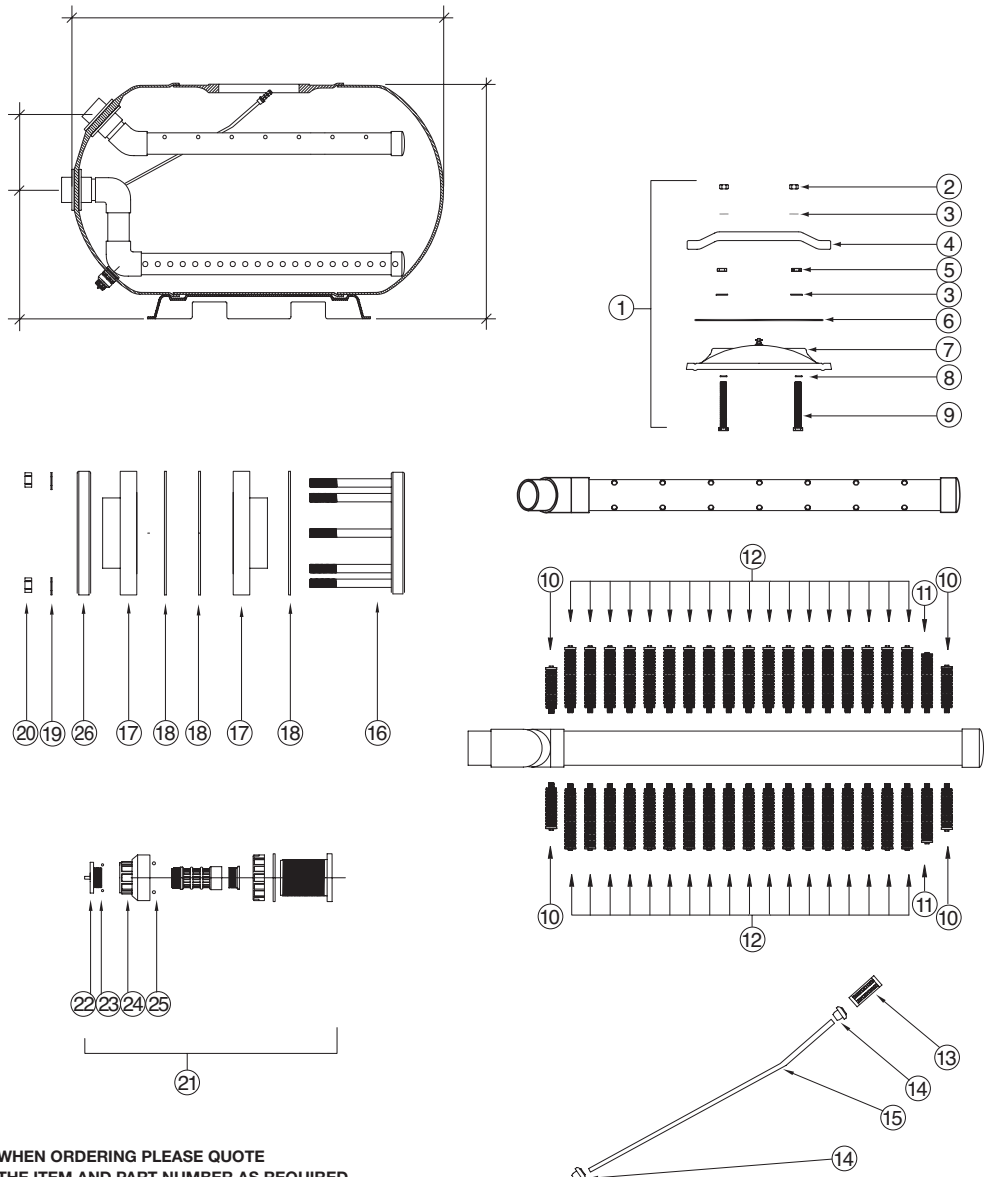

Lacron HZC-42

Product Code: 222942423

Part Number	Product Description	Diagram No.	LIST PRICE
W12303	Manhole Cover 4-Stub Oval Lido Blue Complete	1	£765.47
W12127	Nut Hex M16 S/S304	2	£9.98
W12126	Washer M16 S/S304	3	£1.48
6209430	Lid Yoke Lacron	4	£141.73
W12324	Hex Thin Nut S/S M16	5	£15.67
W12304	O-Ring M/H Cover 4-Stub Lacron L2611A	6	£65.80
W12772 (W14896)	Manhole Cover 4-Stub w Air Relief Valve	7	POA
W12301	ORing BS113	8	£0.39
W12125	Bolt Hex Full Thread M16 x 120 S/S304	9	£26.11
W12232	Heavy Duty Candle 206mm L1319 (4 required per filter)	10	£26.70
W12229	Heavy Duty Candle 268mm L1275 (2 required per filter)	11	£33.39
W12230	Heavy Duty Candle 300mm L1277 (36 required per filter)	12	£34.08
W02289	Air Relief Tube Screen	13	£6.16
85251	Gulfstream Plug	14	£1.12
W02558	Air Bleed Tube (1m length)	15	£16.21
W22139	Flange Stud Ring 4" ANSI	16	£325.93
12161004	PVC Stud Flange 4" ANSI (gf-PP Ring)	17	£149.18
63453063	Flange Gasket 4" ANSI	18	£39.66
W12126	Washer M16 Full S/S304	19	£1.48
W12912	Nut Hex 5/8" BSW SS304	20	£7.91
W04058BLK	Drain Plug Complete 40mm Black	21	£102.46
W02270BLK	Drain Plug End Cap 40mm Black	22	£5.81
W02267	Drain Plug 40mm O-Ring	23	£4.23
W02269BLK	Drain Plug Body 40mm Black	24	£4.65
W02213	O-Ring 40mm B/U EPDM	25	£4.46
W22141	Flange Clamp Ring 4" ANSI	26	£52.44

WHEN ORDERING PLEASE QUOTE
THE ITEM AND PART NUMBER AS REQUIRED