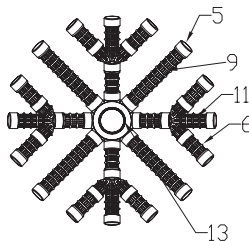

Exotuf Plus Side Mount

Part Number	Product Description	Diagram No.	LIST PRICE
6220208	Clamp Band 8" MKII	3i	£95.16
622203	Screw Overmolded M8X60 S/S A2 Hex Bolt	3ii	£46.28
W22280	Washer Flat M8 Brass (8.4 x 18 x 1.5mm)	3iii	£7.98
W02195TLJ	DE Knob W0.6" Head Dia Brass Insert	3iv	£8.07
62092911	Filter Clear Lid 8" Clamp Type	4	£60.82
W02117PP	Lateral Cap Nut PP	5	£2.48
W02111PP	Lateral Waterco 75mm PP	6	£3.67
W02112PP	Lateral Waterco 110mm PP	7	£4.24
W02113PP	Lateral Waterco 145mm PP	8	£4.47
W02114PP	Lateral Waterco 200mm PP	9	£7.26
6209226	Lateral Extension Arm Assembly Short	10	£17.09
6209227	Lateral Extension Arm Assembly Long	11	£19.94
W02115	Manifold Waterco 50mm for E500+ / E600+	12	POA
W02116	Manifold Waterco 63mm for E602+ / E702+	13	POA
121558	Threaded Sweep Elbow Kit 50mm / 1/2" for E500+ / E600+	14	POA
121559	Threaded Sweep Elbow Kit 63mm / 2" for E602+ / E702+	15	POA
121340	Elbow 90 Deg 50mm for E500+ / E600+ / E602+ / E702	16/17	£6.76
W22316	O-Ring 180 x 4.5mm NBR Black Shore 70 for E500+ / E600+	19	£10.48
W22479	O-Ring 198 x 4.5mm NBR Black Shore 70 for E602+ / E702+	20	£10.48
W02066	Funnel For Side Mount Filters	21	£14.05
W02289	Air Relief Tube Screen	22	£6.16
85251	Gulfstream Plug	23	£1.12
W02550	T/L Moulded Air Bleed 740mm C75	24	£4.31

For multiport valves and pressure gauges - see page 12-14 of main price list

LATERAL CONFIGURATION FOR E500+

LATERAL CONFIGURATION FOR E600+ / 602+

LATERAL CONFIGURATION FOR E702+

Part. No	Product Description	Qty			
		E500+	E600+	E602+	E702+
W02117PP	Lateral Cap Nut PP	16	16	16	16
W02111PP	Lateral Waterco 75 PP	8	12	12	12
W02112PP	Lateral Waterco 110mm PP	4			
W02113PP	Lateral Waterco 145mm PP		4	4	
W02114PP	Lateral Waterco 200mm PP				4
6209226	Lateral Extension Arm Assembly Short		4	4	
6209227	Lateral Extension Arm Assembly Long	4			4
W02115	Manifold Waterco 40mm	1	1		
W02116	Manifold Waterco 50mm			1	1