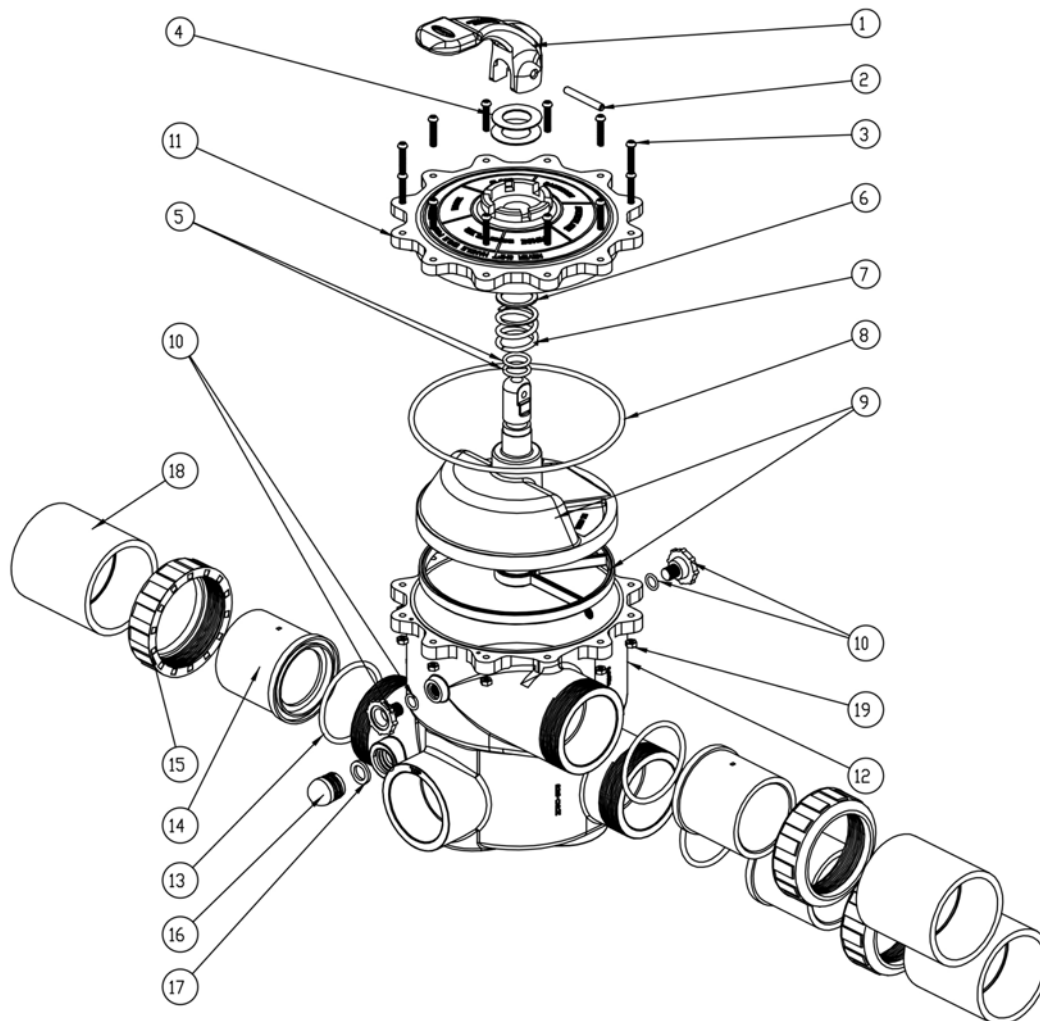

2"/ 63mm Bead Filter MPV

Product Code: 229052

Part Number	Product Description	Diagram No.	LIST PRICE
6214511	MPV 40/50/63mm Handle Extron	1	£30.61
621111	MPV 40mm / 50mm Handle Pin	2	£4.72
6340062	Nut Hex M6 Brass NI/Plated (Qty 10 required)	4	£0.51
6211303	MPV 50mm Lid MKII WCO M/C	6	POA
621161	MPV 50mm Rotor Washer Sml	7	POA
621181	MPV 50mm Spring	8	POA
621231	MPV 50mm Rotor	9	POA
W02682	MPV 50mm Body Slip Fit SF	11	POA
W02683	MPV 50mm Body Slip Fit DE	11	POA
620221	Air Relief Valve New Style - Black (Qty 2 required)	12	£5.82
621381	MPV 50mm Sight Glass	13	POA
621341	MPV 50mm Sight Glass Gasket	14	POA
621151	MPV 50mm Top O'Ring	15	POA
W02083BLK	B/U Locking Nut 50mm - Black (Qty 3 required)	16	£3.62
W02081BLK	B/U P/End Slip/Slip 50mm - Black (Qty 3 required)	17	£2.76
W02280	O'Ring 50mm B/U Nitrile (Qty 3 required)	18	£3.43
621201	MPV 50mm Valve Axle O'Ring (Qty 2 required)	19	POA

2 1/2" / 75mm Side Mount MPV

Product Code: 2290501

Part Number	Product Description	Diagram No.	LIST PRICE
6214511	MPV 40/50/63mm Handle Extron	1	£30.61
621111	MPV 40mm/50mm Handle Pin	2	£4.72
W12109	Screw (Qty 12 required)	3	POA
W02627	Teflon Washer (Qty 2 required)	4	POA
621201	Axial O'Ring (Qty 2 required)	5	POA
W02628	W02628 Teflon Washer	6	POA
621182	Spring	7	POA
621152	Lid O'Ring	8	POA
621233	Rotor W/Gasket	9	POA
621235	Spider Gasket	9	POA
620221	Air Relief Valve New Style - Black (Qty 2 required)	10	£5.82
6211302	Lid	11	POA
6213021	Body	12	POA
63406554	O'Ring (Qty 3 required)	13	POA
644490	B/U P/End Slip/Slip 2.5"/3"mm (Qty 3 required)	14	£30.01
63406551BLK	B/U Lock Nut 65mm (Qty 3 required)	15	POA
621381	Sight Glass	16	POA
621341	Sight Glass Gasket	17	POA
12780	Coupling 80mm	18	£13.84
6340062	Nickle Plate Nut	19	£0.51