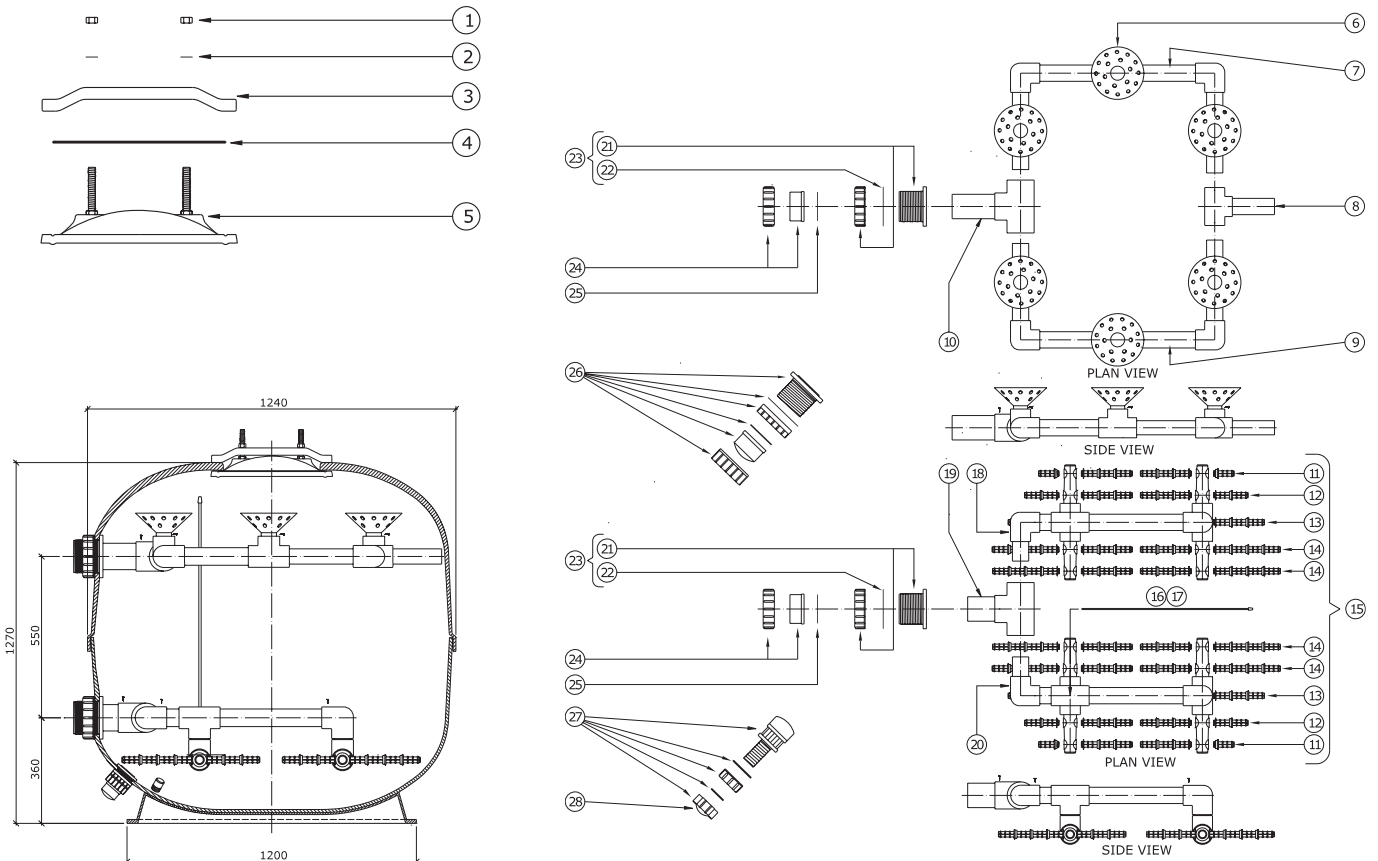

Part Number	Product Description	Diagram No.	LIST PRICE
W12076	Nylon Air Relief Tap + 'O' Ring	1	£14.80
W12248	Small Oval Lid Retaining Clamp C/W Screw & Nut	3	£145.37
W12284	Small Oval Lid 'O' Ring	4	£20.03
W12135	Small Oval Lid	5	£165.57
WO2066	Rose Distributor	6	£14.05
W12344	48" LHS Header (Less Rose)	7	£186.96
W12346	48" Main Header Pipe Support 'T'	8	£15.24
W12345	48" RHS Header (Less Rose)	9	£186.96
W12347	48" Main Header Pipe Inlet 'T'	10	£197.00
WO2984 (62096006HBG)	60mm Lateral (Candle) (X 4 required per filter)	11	POA
62096007HBG	120mm Lateral (Candle) (X 4 required per filter)	12	£13.29
62096008HBG	180mm Lateral (Candle) (X 24 required per filter)	13	£13.04
62096009HBG	240mm Lateral (Candle) 9 X 8 required per filter)	14	£16.02
1396A	48" Lacron Lateral (Candle) Set	15	£293.48
W12045	Air Bleed Cap. Also order 1 x 85251 Rubber Grommit @ £0.85	16	£5.01
17106	48" Lacron Airbleed (Set Of 2)	17	£18.45
W12348	48" LHS Underdrain (Less Candles)	18	£183.67
W12350	48" Main Underdrain 'T' & Con Pipe	19	£230.40
W12349	48" RHS Underdrain (Less Candles)	20	£183.67
62096017HBG	3" Bulkhead Fitting (Plus Nut)	21	£60.08
6019	3" Bulkhead Gasket (Set Of 2)	22	£21.39
1524C	48" - 3" Bulkhead Fitting Inc Pipe	23	£81.81
6018 (WO2253BLK / WO2255BLK / WO2255EBLK)	3"/90mm Adaptor Union (Plus Sleeve) 'O' Ring Type	24	£49.46
6020	3"/90mm Adaptor Gasket (Set Of 2) Pre 2007	25	£18.04
6302550-HBG	3"/90mm Adaptor 'O' Ring (Set Of 2) Post 2007	25	£17.86
WO4058BLK	Sand Drain Complete 40mm	26	£102.46
620960015HBG	Drain Plug Complete 15mm	27	£14.71
WO2270BLK	Drain Plug Cap 40mm	28	£5.81
1671	3/4" Self Tap Screw (Pack Of 10)	29	£8.43