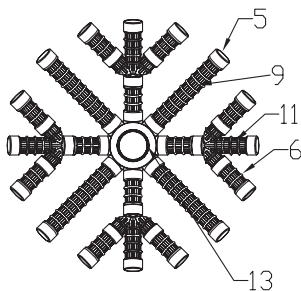

Exotuf Plus Top Mount

Part Number	Product Description	Diagram No.	LIST PRICE
6220208	Clamp Band 8" MKII for E602+ / E702+	3i	£95.16
622203	Screw Overmoulded M8X60 s/s A2 Hex Bolt for E602+ / E702+	3ii	£46.28
W22280	Washer Flat M8 Brass (8.4 x 18 x 1.5mm) for E602+ / E702+	3iii	£7.98
W02195TLJ	DE Knob W0.6" Head Dia. Brass Insert for E602+ / E702+	3iv	£8.07
62259	Clamp Band 6" MKII for E500+ / E600+	4i	£45.60
621373	Bolt M6 x 55mm P/Head S/SS M/C for E500+ / E600+	4ii	£4.51
W12783	Washes M6 Spring SS304 for E500+ / E600+	4iii	£0.51
W22322	Square Nut M6 x 10mm x 1/2 SS304 for E500+ / E600+	4iv	£8.76
W02117PP	Lateral Cap Nut PP	5	£2.48
W02111PP	Lateral Waterco 75mm PP	6	£3.67
W02112PP	Lateral Waterco 110mm PP	7	£4.24
W02113PP	Lateral Waterco 145mm PP	8	£4.47
W02114PP	Lateral Waterco 200mm PP	9	£7.26
6209226	Lateral Extension Arm Assembly Short	10	£17.09
6209227	Lateral Extension Arm Assembly Long	11	£19.94
W02115PP	Manifold Waterco 50mm	12	POA
W02116PP	Manifold Waterco 63mm	13	POA
W22316	O-Ring 180 x 4.5mm NBR Black Shore 70	14	£10.48
W22479	O-Ring 198 x 4.5mm NBR Black Shore 70	15	£10.48

For multiport valves and pressure gauges - see page 12-14 of main price list

LATERAL CONFIGURATION FOR E500+

LATERAL CONFIGURATION FOR E600+ / 602+

LATERAL CONFIGURATION FOR E702+

Part. No	Product Description	Qty			
		E500+	E600+	E602+	E702+
W02117PP	Lateral Cap Nut PP	16	16	16	16
W02111PP	Lateral Waterco 75 PP	8	12	12	12
W02112PP	Lateral Waterco 110mm PP	4			
W02113PP	Lateral Waterco 145mm PP		4	4	
W02114PP	Lateral Waterco 200mm PP				4
6209226	Lateral Extension Arm Assembly Short		4	4	
6209227	Lateral Extension Arm Assembly Long	4			4
W02115PP	Manifold Waterco 40mm	1	1		
W02116PP	Manifold Waterco 50mm			1	1