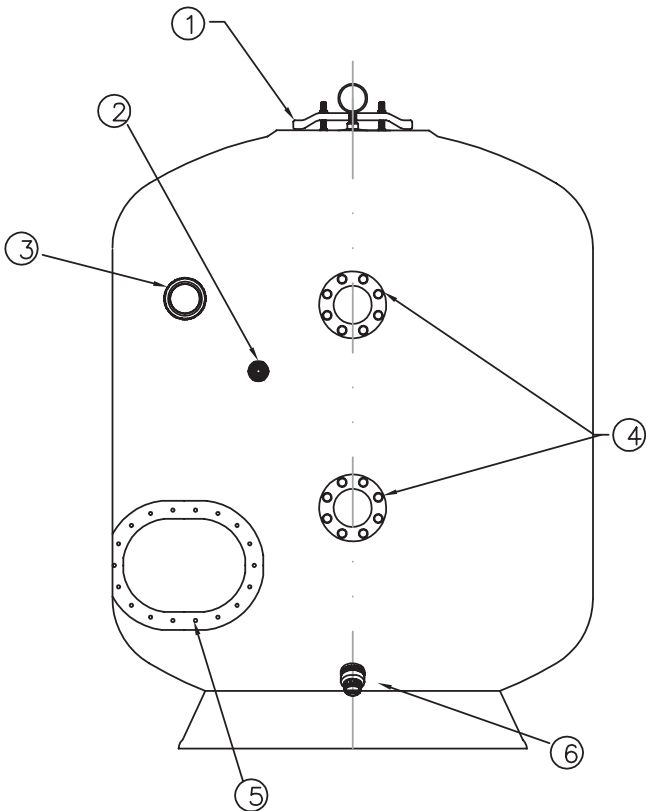

SPDD Side Mount Deep Bed Commercial Filters

Part Number	Product Description	Nos.	Diagram No.	LIST PRICE
W12720	Man Hole Cover 4 Stud Complete		1	£1,874.83
6209430	Lid Yoke Lacron (2 required)			£141.73
620266 (W02536)	O Ring Manhole Cover Oval 4 Stud - Waterco			£15.02
634080BLK	Union Black (2 required)			£39.29
6340801	Half Union Black (2 required)			£82.90
W02249	O B/U 90mm			£9.29
W02553	O B/U 110mm			£24.46
62380	Sight Glass 3" Complete (Post 2008)	3		£52.59
W12132	Sight Glass 3" Acrylic Cap (Pre 2008)	3		£267.40
W12299	Side Manhole Cover 18 Hole Oval	5		£749.41
W12050FG	Side Hatch Round 200mm	5		£494.49
W12300	Gasket for Side Manhole Oval 18 Hole	5		£47.19
W12216	O Ring G210 for Side Hatch Round 200mm	5		£12.07
W02026BLK	Drain Plug complete 15mm	6		£102.46
W04058BLK	Drain Plug complete 40mm	6		£102.46
6209305	Drain Plug complete 50mm	6		£57.26
620936	Drain Plug Assembly Connector 1" BSPT			£50.27
W02066	Funnel For Port Size 3" & 4" (90mm & 110mm) (4 required) & 50mm	7		£14.05
621013	Funnel for Port Size 6" (160mm) (4 required)	7		£80.94
W02289	Air Relief Tube Screen	8		£6.16
85251	Gulfstream Plug (2 required)			£1.12
1547	Filter Nozzle			£20.02
	Numbers of nozzles required for model:-			
	SPDD1050 (80mm port) - 59 required			
	SPDD1200 (80mm port) - 71 required			
	SPDD1400 (100mm port) - 101 required			
	SPDD1600 (100mm port) - 139 required			
	SPDD1800 (150mm port) - 187 required			
	SPDD2000 (150mm port) - 207 required			
	SPDD2200 (150mm port) - 263 required			
	SPDD2350 (150mm port) - 317 required			

For pressure gauges - see page 14 of main price list

* For diagram and flange fittings please see next page

Part Number	Product Description	Nos.	Diagram No.	Port Size
W22634	Flange Stud Ring	2	3a	3"
W22139		2		4"
W22140		2		6"
1216801	Gasket Flange	6	3b	3"
63453063		6		4"
W02251		6		6"
1216803	PVC Flange	4	3c	3"
12161004		4		4"
W12540		4		6"
W22633	Flange Clamp Ring	2	3d	3"
W22141		2		4"
W22142		2		6"
W12126	Washer SS304	8	3e	3"
W12126		16		4"
W12539		16		6"
W12912	Hex Nut SS304	8	3f	3"
W12912		16		4"
W12910		16		6"

SPDD Side Mount Deep Bed Commercial Filters