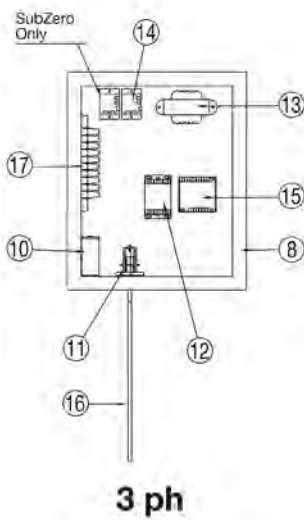

The images are for illustration only and may differ slightly to your unit model.