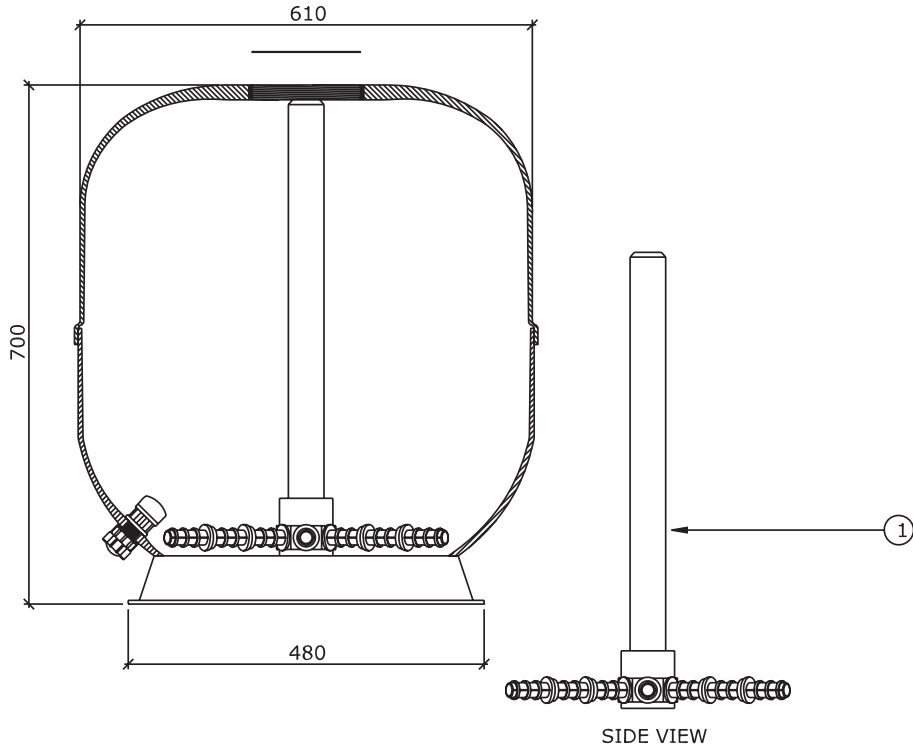

SIDE VIEW

PLAN VIEW

Lacron TMV-20''

Product Code: K2220200

Part Number	Product Description	Diagram No.	LIST PRICE
W12274	20" Top Mount Internals (less candles)	1	£63.49
62096008HBG	120mm + 40mm (candle) (x 6)	2	£13.04
W12275	20" Lateral (candle) Set	3	£51.83
1314	Top Mount Valve O Ring	4	£11.03
620960015HBG	Drain Plug Complete	5	£14.71
W02522C	Drain Plug Cap	6	£8.53
621320	Centre Stem O Ring	n/s	£7.60

Lacron TMV-24"

Product Code: K2220240

Part Number	Product Description	Diagram No.	LIST PRICE
W12243	24" Top Mount Internals (less candles)	1	£63.49
62096008HBG	180mm Lateral (X 6)	2	£13.04
W22218 (1394A)	24" Lateral (candle) Set	3	£77.77
1314	Top Mount Valve O Ring	4	POA
620960015HBG	Drain Plug Complete	5	£14.71
W02522C	Drain Plug Cap	6	£8.53
621320	Centre Stem O Ring	n/s	£7.60