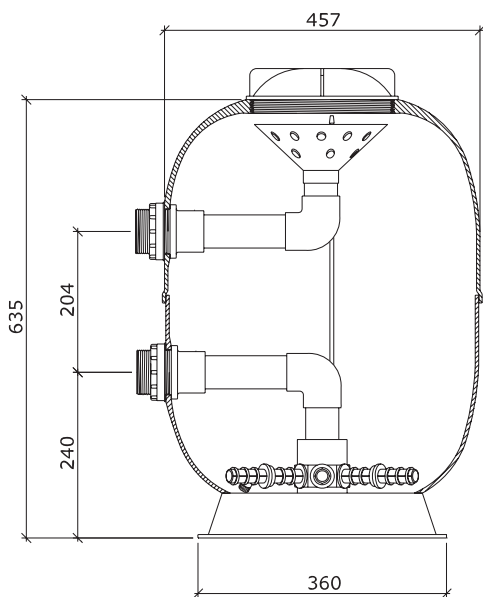

PLEASE NOTE:

1.1/2" Lacron filters manufactured pre 2006 will have union adaptors (Barrel Unions) with **flat gaskets** 1.1/2" Lacron filters manufactured post 2006 will have union adaptors (Barrel Unions) with 'O' rings