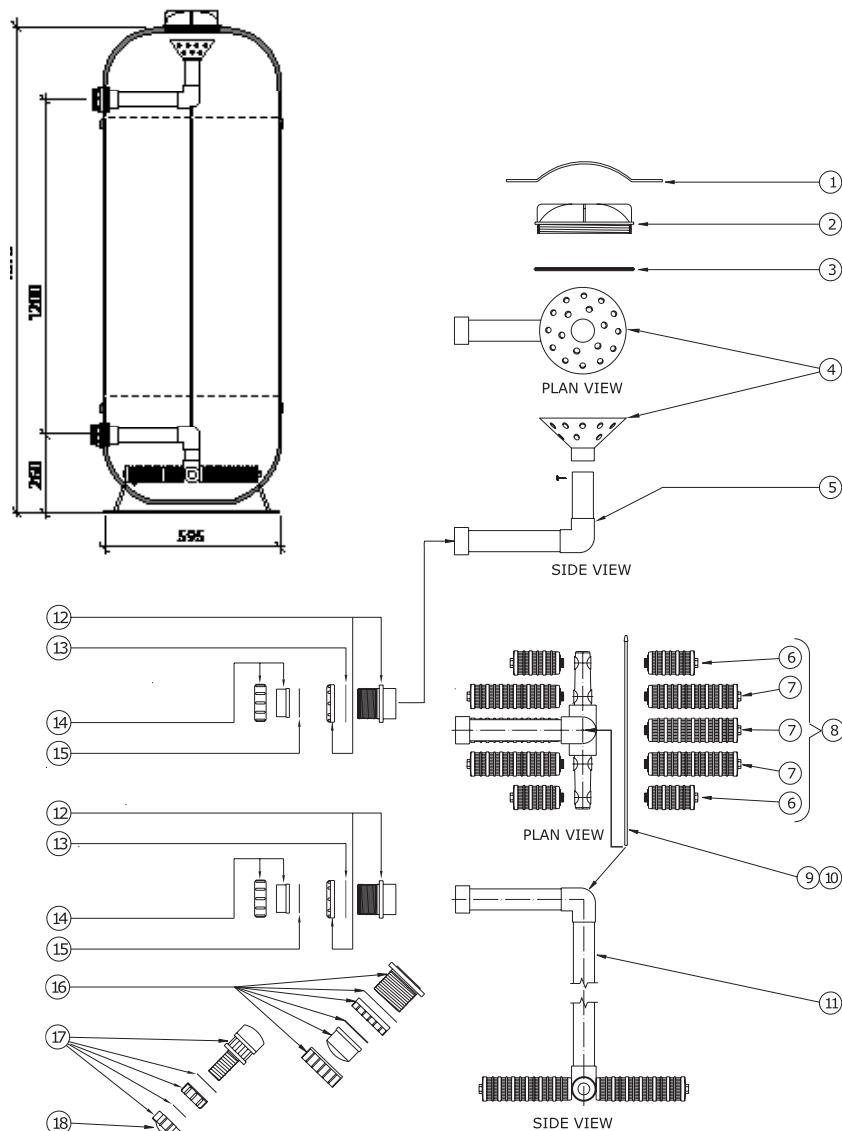

Lacron DBF-24"

Product Code: 222041624

Part Number	Product Description	Diagram No.	LIST PRICE
6012 (1304A)	Lacron Lid removal tool (new type - 8")	1	£61.09
62092920HBG	Lacron Lid (new type 8")	2	£93.24
621053HBG	Lacron Lid 'O' ring	3	£15.81
W02066	Rose distributor	4	£14.05
1368A	24" - 2" Header (less rose)	5	£59.41
W12231	113mm Heavy duty Lateral (candle) (X 4 required per filter)	6	£16.73
W12232	206mm Heavy duty lateral (candle) (X 6 required per filter)	7	£26.70
1394B	24" DBF - Lateral (candle) set	8	£132.50
W12045	Air bleed cap (old type)	9	£5.01
W02550 (17131)	Airbleed tube	10	£4.31
1382	1.5" Underdrain (less candles)	11	£176.98
62096014HBG	2" Bulkhead fitting including nut	12	£38.24
W12252HBG	2" Bulkhead gasket (set of two)	13	£7.48
W02990-2HBG	2" Union adaptor inc sleeve (set of 2)	14	£35.79
W12253-2HBG	2" Union adaptor gasket (set of 2)	15	£14.71
W04058BLK	1.5" Sand drain complete	16	£102.46
620960015HBG	Drain plug complete	17	£14.71
W02522C	Drain plug cap only	18	£8.53
1671	3/4" S/S self tapping screw (set of 10)		£8.43
W12050SB	10 Hole side hatch cover		POA
W12216	10 Hole Cover 'O' Ring		£12.07

CLAMP LID

W12076	NYLON AIR RELIEF TAP + 'O' RING	£14.80
W12248	LID RETAINING CLAMP c/w SCREW & NUT	£145.37
W02933	SMALL OVAL LID O RING	£20.03
W12135	SMALL OVAL LID	£165.57