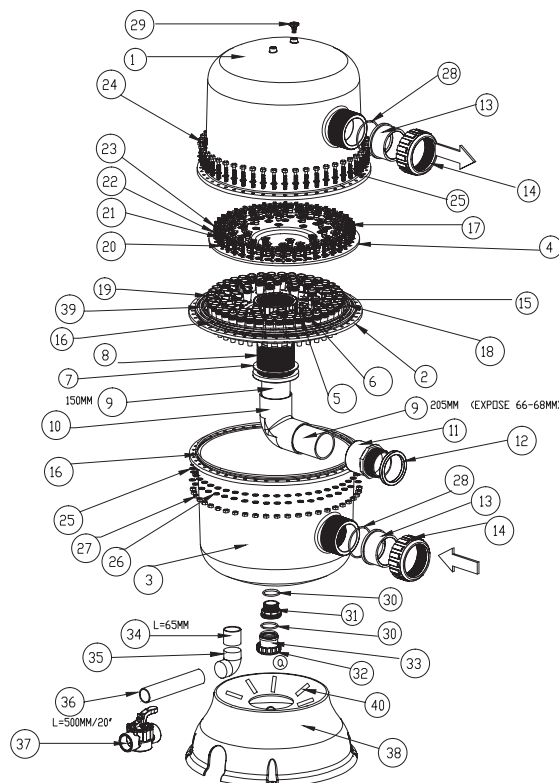

Part	Product Description	Diagram No.	LIST PRICE
W22729	Top Shell Multicyclone 4" Grey	1	£416.74
W22732	Cyclone Plate Multicyclone 4" Grey	2	£263.58
W22730	Bottom Shell Multicyclone 4" Grey	3	£419.35
W22503	Manifold Plate Multicyclone 4"	4	£116.94
W22505	Cone Cyclone Standard LH	5	£1.37
W22504	Cone Cyclone Standard RH	6	£1.37
W02539	Gasket 100mm Bulkhead	7	£5.01
W22648	Bulkhead Body 100mm 4" L= 93mm	8	£28.66
W02138	Pipe 100mm x 6M Grey	9	£4.50
W34026	Elbow 100mm Black BS	10	£19.92
W22543	Male Valve Socket 4" (JIS)	11	£25.82
W22544	Rubber Washer 4" Cyclone	12	£3.68
12221011	Barrel Union Plain End 4" imperial Black	13	£33.30
12221008	Barrel union plain end 110mm - metric	13	£56.59
12221006	Locking Nut 100mm 4" Multicyclone	14	£14.84
12221007	Bulkhead Lock Nut 100mm Black	15	£49.51
W44059	O-Ring Jointed Dia 9 4" Multicyclone L= 2020mm	16	£42.19
W22508	Spigot Multicyclone 4"	17	£0.38
W22629	O-Ring BS392	18	£28.77
W22627	O-Ring 27* 2.0	19	£0.25
W22628	O-Ring BS009	20	£0.19
W22626	O-Ring 20* 2.0	21	£0.34
W12782	Washer M6 Flat SS304	22	£0.51
W22654	Hexagon Bolt M6 35 SS304	23	£0.27
W22750	Screw Hex M10 x 110mm SS304	24	£3.33
W22651	Washer M10 COD=30 Thickness 2.5 SS304	25	£0.82
W22414	Spring Washer M10 SS304	26	£0.21
W32488	Nut Hex Long M10 x 45mm Brass Ni/Plated	27	£7.70
W02553	O-Ring 110mm B/U Nitrile	28	£24.46
620221	Air Relief Valve New Style Blk	29	£5.82
W02280	O-Ring 63mm B/U Nitrile	30	£3.43
W02154BLK	B/U Threaded End Thrd/Thrd 63mm Black	31	£3.49
W02647BLK	T/L Lock Nut 63mm New Black	32	£3.81
W02081BLK	B/U P/End Slip / Slip 63mm Black	33	£2.76
W02118	Pipe 63mm x 6M White	34	£4.50
W22660	Elbow 90Deg 63mm Clear PVC	35	£52.33
W22624	Pipe Clear PVC 63mm 3 Meter (SCH40)	36	£0.81
14856	Waterco 63/75mm 2 Way Valve	37	£51.46
W22509	Base Multicyclone 4"	38	£293.29
W44058	O-Ring Jointed 4" Multicyclone L=1900mm	39	£8.43
W01285	Butyl Tape 6 x 17mm x 10m	40	£6.75