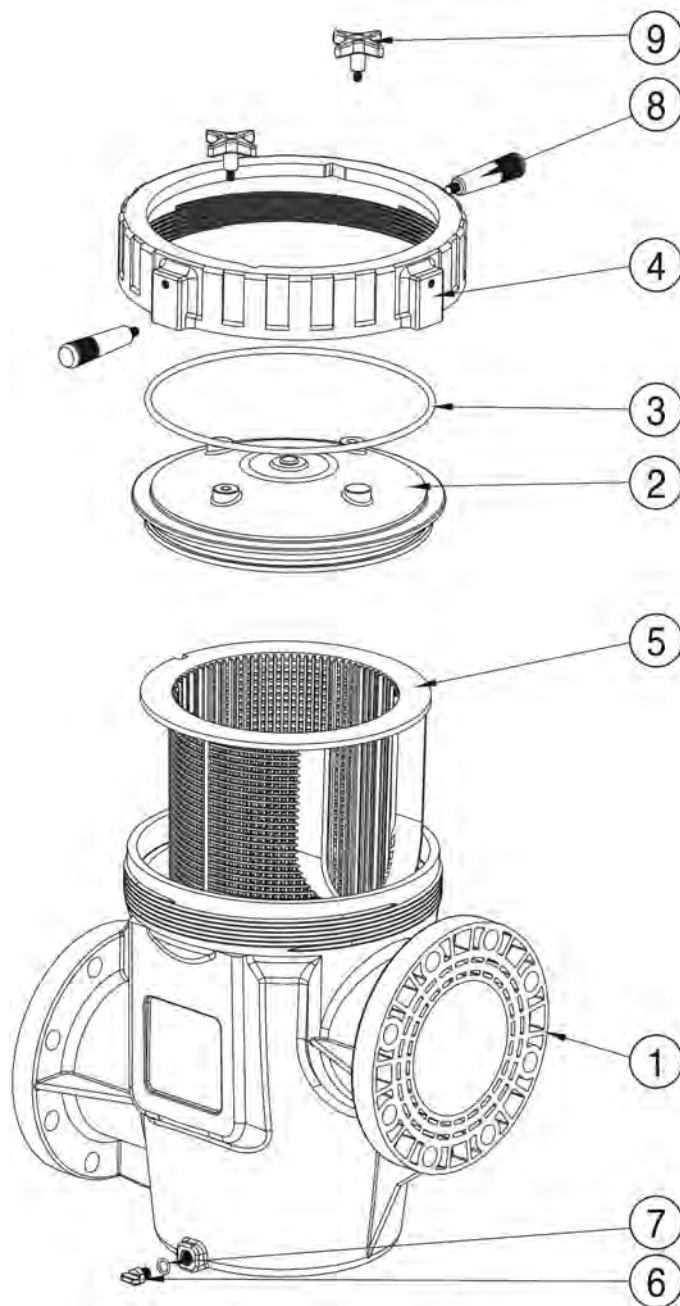

Hydro Commercial Strainer

Product Codes: 2409058, 2409057, 2408054

Part Number	Product Description	Diagram No.	LIST PRICE
63409031	PP Strainer Housing 4" Threaded Port SS	1	£229.70
63409032	PP Strainer Housing 6" Flange Port SS	1	£236.81
63450581	PP Strainer Housing 4" Flange Port B/Hydro	1	£242.47
63450582	PP Strainer Housing 4" Threaded Port B/Hydro	1	£33.26
63450580	PP Strainer Housing 6" Flange Port B/Hydro	1	£242.47
63450500	Hair & Lint Pot Lid 12" PC Clear	2	£161.38
W32672	Lid O Ring AS452A NBR 50 Shore	3	£29.81
620232	Filter Lock Ring 12"	4	£193.19
63450520	Strainer Basket PP	5	£131.40
63402302	Drain Plug 1/4" BSP	6	£2.63
620193	O Ring BS112	7	£3.35
6202321	Handles x 2, Opal Lid/12" + 16" lock ring	8	£46.27
W02629	CF Knob	9	£8.76