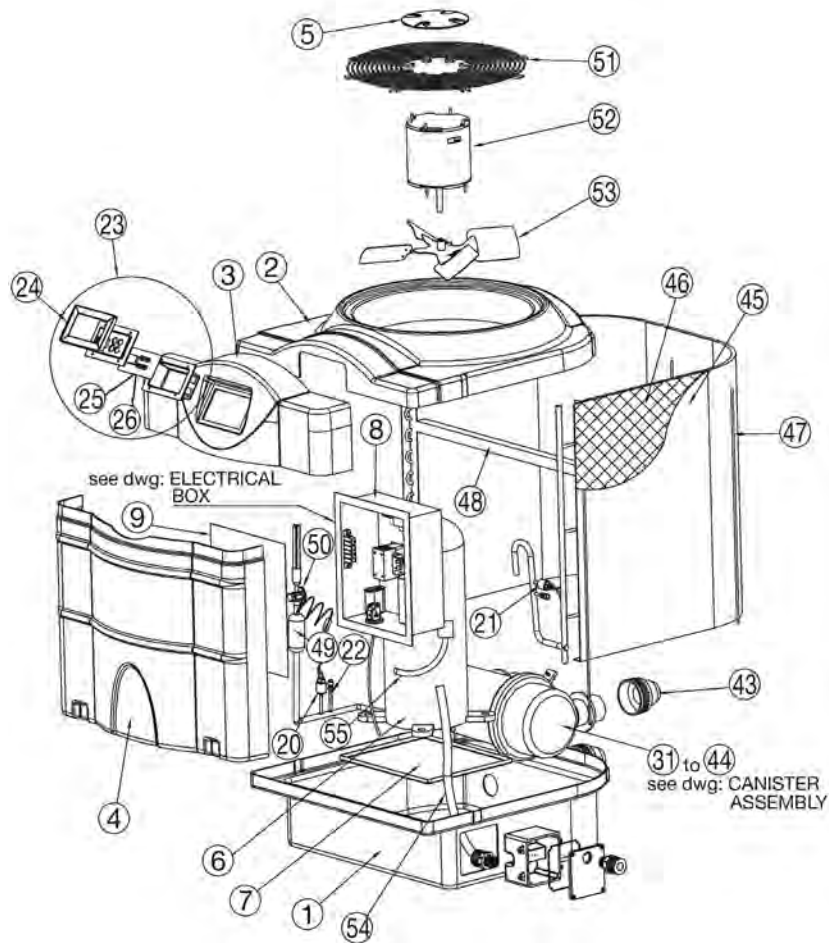

Electroheat Plus MKIII Models 25kW, 31kW, 37kW & 44kW Three Phase