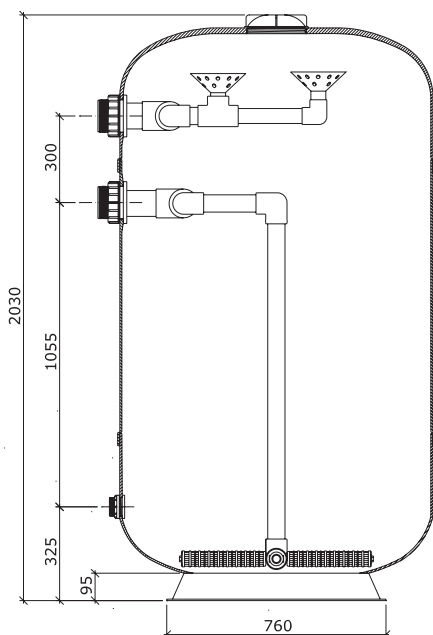

Part Number	Product Description	Diagram No.	LIST PRICE
6012	Lacron Lid removal tool (new type - 8")	1	£61.09
62092920HBG	Lacron Lid (new type 8")	2	£93.24
621053HBG	Lacron Lid 'O' ring	3	£15.81
W02066	Rose distributor (each)	4	£14.05
1372	42" LHS - Header (less rose)	5	£124.22
1372A	42" RHS - Header (less rose)	6	£124.22
1372B	42" Main header 'T' (inc connect pipe)	7	£174.99
W12045	Air bleed cap (old style)	8	£5.01
17133	Air bleed tube	9	£48.01
W12228	82mm Heavy duty Lateral (candle) (X 4)	10	£15.03
1320 (W12233)	238mm Heavy duty lateral (candle) (X 4)	11	£30.07
1277 (W12230)	300mm Heavy duty lateral (candle) (X 12)	12	£34.08
1396B	42" DBF - Lateral (candle) set	13	£360.32
1371	42" LHS Underdrain (less candles)	14	£148.90
1371A	42" RHS Underdrain (less candles)	15	£148.90
1371B	42" Main underdrain 'T' (incl connecting pipe)	16	£174.99
62096017HBG	3" Bulkhead fitting including nut	17	£60.08
6019 (W02250)	3" Bulkhead gasket (set of two)	18	£21.39
1525A	42" Bulkhead fitting (top)	19	£71.29
1525B	42" Bulkhead fitting (bottom)	20	£73.45
6018 (W02253BLK /W02255BLK /W02255EBLK)	3" Union adaptor inc sleeve (each) 'O' Ring type	21	£49.46
6020	3" Union adaptor gasket (set of 2) Pre 2007	22	£18.04
6302550-HBG	3"/90mm ADAPTOR 'O' RING (Set of 2) POST 2007		£17.86
W04058BLK	1/2" Sand drain complete	23	£102.46
W02026BLK	Drain plug complete	24	£20.41
1671	3/4" S/S self tapping screw (set of 10)		£8.43
W12311	Oval hatch 18 hole		£406.77
W12300	Oval Gasket 18 hole		£47.19
POST 2007 'CLAMP LID'			
W12076	NYLON AIR RELIEF TAP + 'O' RING		£14.80
W12248	LID RETAINING CLAMP c/w SCREW & NUT		£145.37
W02933	SMALL OVAL LID O RING		£20.03
W12135	SMALL OVAL LID		£165.57