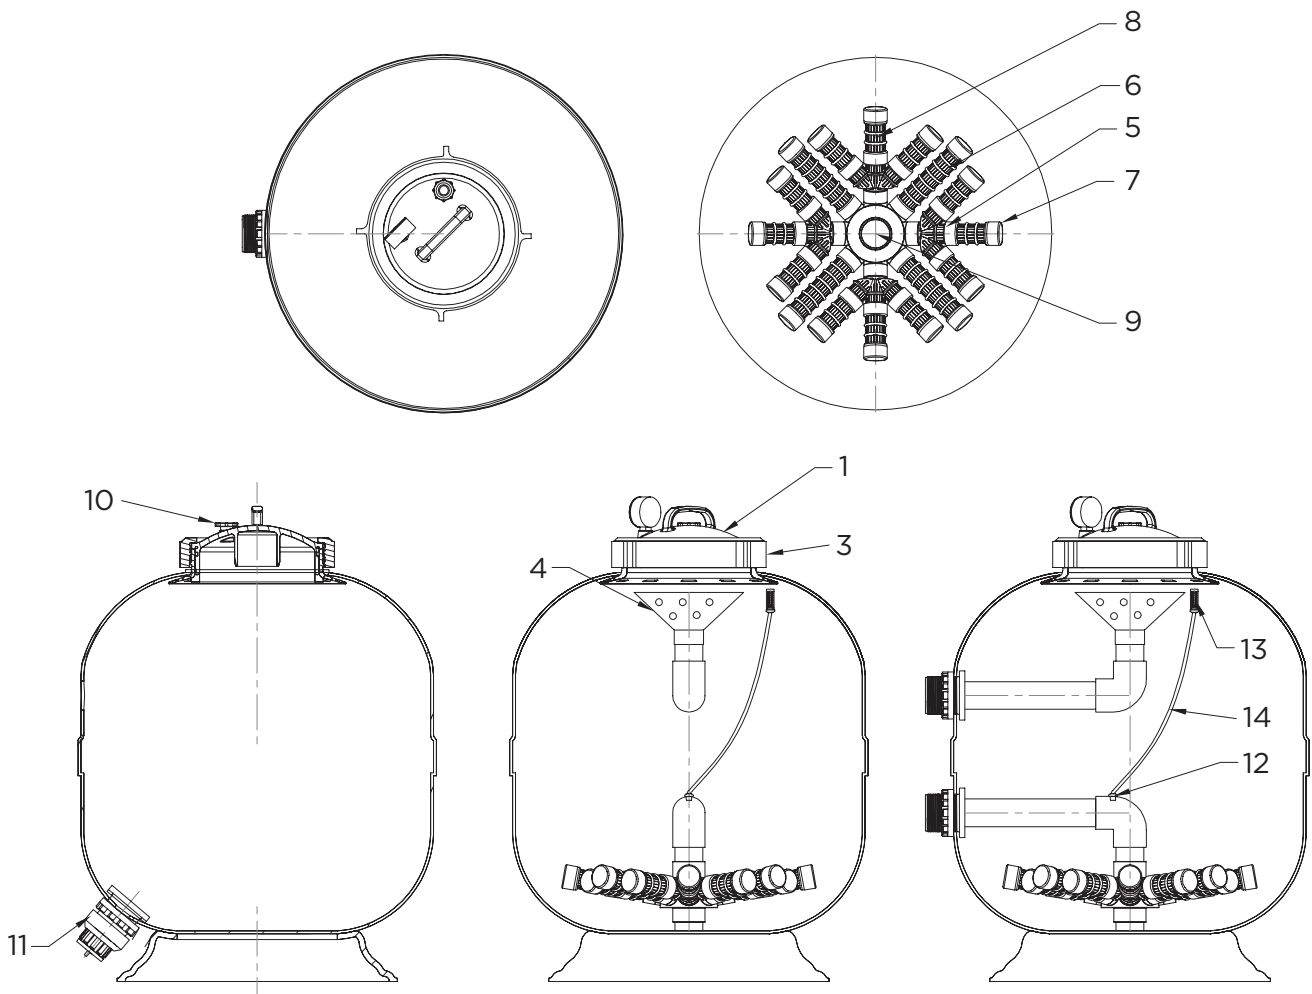

Lacron Pure-24"

Product Code: K2220248L

Part Number	Product Description	Diagram No.	LIST PRICE
6209291	Filter Lid 8" Clear	1	£49.91
62026	T/L O-Ring	2	£15.02
62024BLK	T/L Lock Ring Black	3	£31.41
W02066	Funnel For Side Mount	4	£14.05
6209226	Lateral Extention Arm Assembly Short (4 required per filter)	5	£17.09
W02113PP	Lateral Waterco 145mm PP (4 required per filter)	6	£4.47
W02117PP	Lateral End Cap Nut (16 required per filter)	7	£2.48
W02111PP	Lateral Waterco 75mm PP (12 required per filter)	8	£3.67
W02115	Manifold Waterco 50mm	9	POA
620221	Air Relief Valve New Style Black	10	£5.82
W04058BLK	Drain Plug 50mm Complete	11	£102.46
W02268	Gasket 50mm Bulkhead		£10.11
W02271BLK	Bulkhead Lock Nut 50mm Black		£5.41
W02272BLK	Bulkhead Threaded Body 50mm Black		£4.19
W02158PP	Lateral End Cap Screw PP		£3.84
W02213	O-Ring 50mm B/U EPDM		£4.46
W02267	Drain Plug 50mm O-Ring		£4.23
W02269BLK	Drain Plug Body 50mm Black		£4.65
W02270BLK	Drain Plug End Cap 50mm Black		£5.81
85251	Gulfstream Plug	12	£1.12
W02289	Air Relief Tube Screen	13	£6.16
W02549	T/L Moulded Air Bleed 500mm C50	14	£3.74