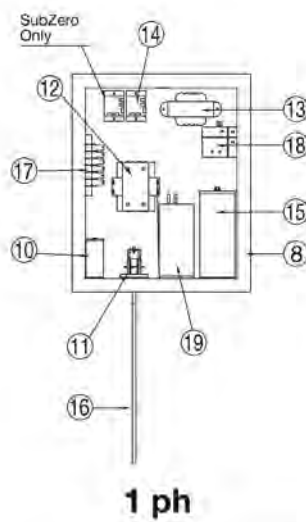

Electrical Box (all models)

Canister Assembly (all models)

The images are for illustration only and may differ slightly to your unit model.