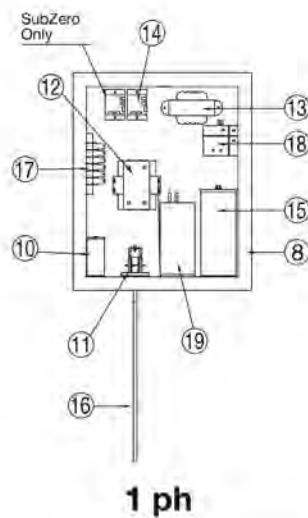

Electrical Box
(all models)