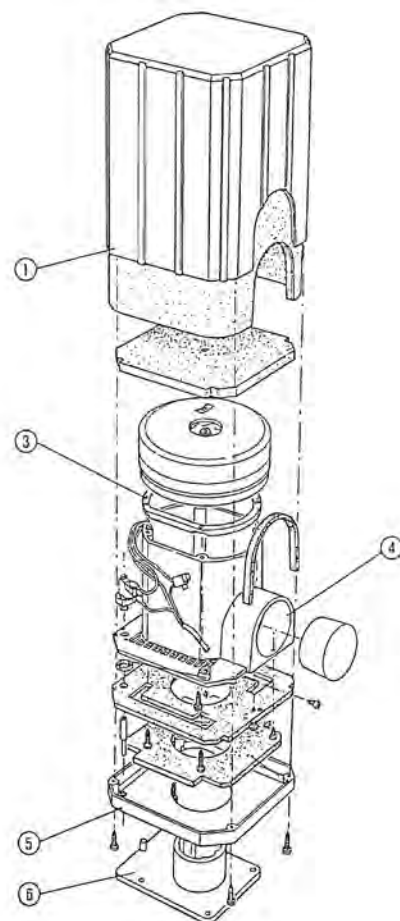

Top Load Cartridge Filter

Part Number	Product Description	Diagram No.	LIST PRICE
61209	Lid lock ring	1	£30.61
61206	Air release valve	2	£5.08
61207	Air release o ring	n/s	£2.55
61205	Lid	3	£23.41
61208	Lid o ring	4	£9.49
61213	Spacer ring	5	£3.82
62010	50sq ft cartridge	6	£114.04
62009	75sq ft cartridge	6	£156.07
61210	Top load filter tank 50	7	£76.35
61211	Top load filter tank 75	7	£104.97
61212	Body lock ring	8	£20.37
61200	Bi-pass valve	n/s	£18.32

Whisper Air / Airflo Blowers

Product Code: 282410

Part Number	Product Description	Diagram No.	LIST PRICE
S130501	Blower outer housing	1	£57.64
S130551	Blower motor mounting gasket	2	£8.19
S130581	Internal motor mount	3	£42.45
S130531	Blower bottom cowl	4	£28.98
S130511	Blower base (stand)	5	£20.39
S13785	Blower motor brushes (each)	6	£66.33
S12811	Air Switch Latch	7	£100.26
82443911	Fair-Rite Suppression Core		£12.37
82443905	EMI Filter		£52.02