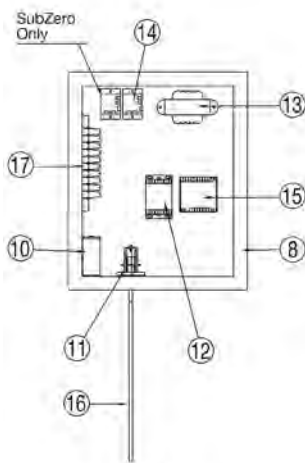

Electrical Box

(all models)

3 ph