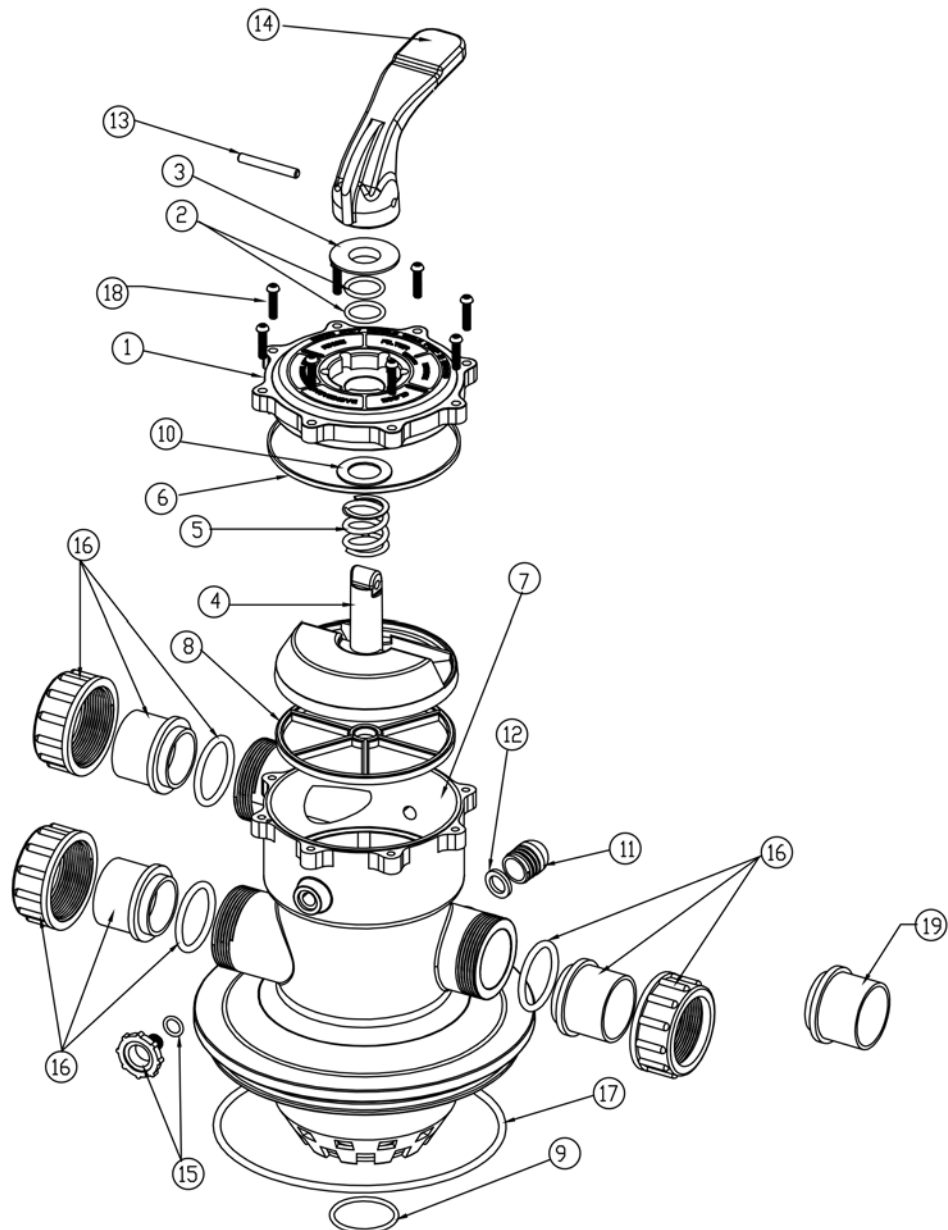

1 1/2" / 50mm Collar Type

Product Code: 2280443EUM

Part Number	Product Description	Diagram No.	LIST PRICE
6214672	MPV 1 1/2" 6 Way Top Cover MKII	1	POA
621457	MPV 40mm Axel O'Ring AS214 Qty 2 required)	2	POA
621452	MPV 40mm Teflon Ring	3	POA
621458	MPV 40mm Rotor	4	POA
621456	MPV 40mm Spring	5	POA
621454	MPV 40mm Top Cover Gasket	6	POA
621443	MPV TM 40mm Collar Body Assy Ext THRD	7	POA
6214601	MPV 40 TP40Spider GSK WM 6 WY Top Cover MKII	8	POA
W02691	O'Ring 40mm 4W AS225	9	£16.57
621455	Valve Teflon Ring - 40mm MPV	10	POA
621381	MPV 2" Sight Glass	11	£21.73
621341	MPV 2" Sight Glass Gasket	12	£7.09
621111	MPV 1 1/2"/50mm Handle Pin	13	£4.72
6214511	MPV 40/50/60mm Handle Extron	14	£30.61
620221	Air Relief Valve New Style - Black	15	£5.82
122243B	H/Union 1 1/2"/50mm w O'Ring - Black (Qty 3 required)	16	£6.48
W02933	10" Side Mount Lid 'O' Ring	17	£20.03
W02758	MPV 6 Way 40mm Screw 1/4"X28 P/H M/C wS/W (Qty 8 required)	18	POA
64449B	B/U P/End 50MET - Black E (Qty 3 required)	19	£2.63