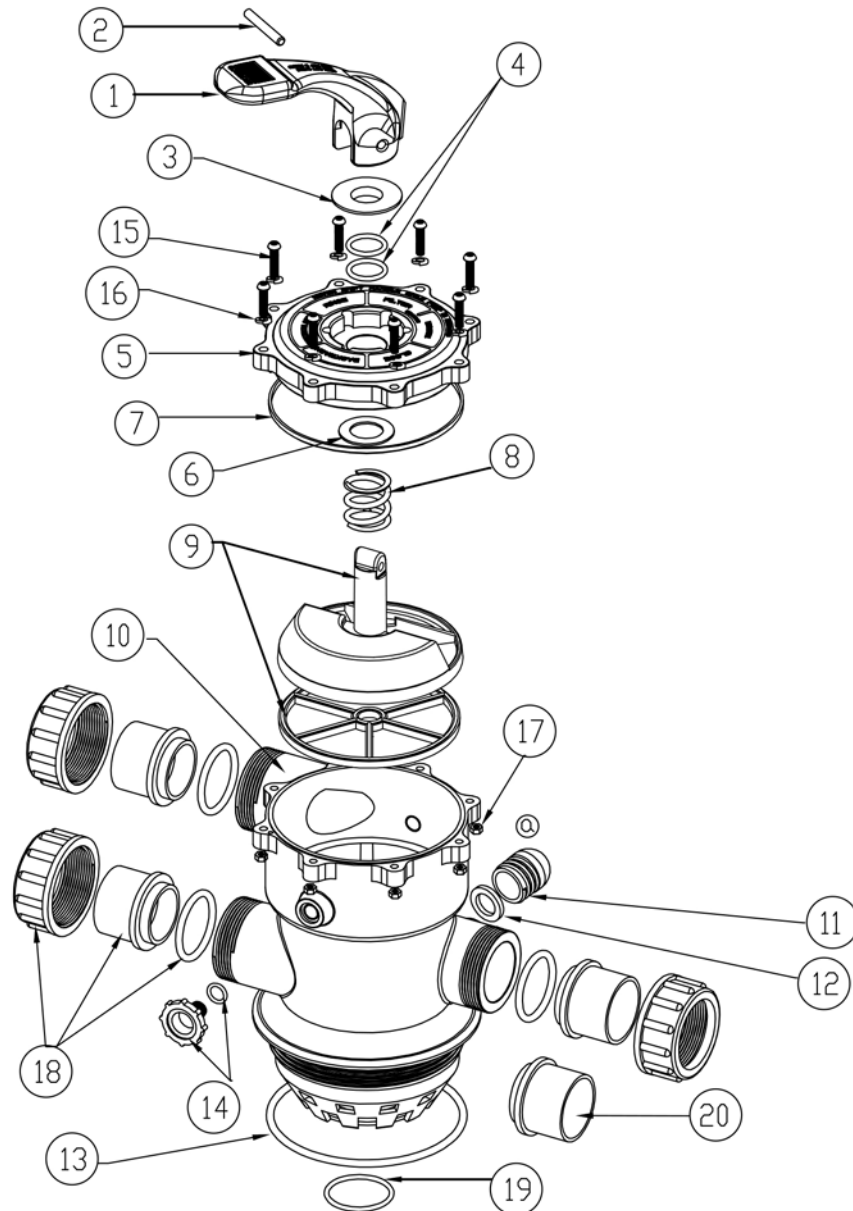

1 1/2" / 50mm Thread Type

Product Code: 22804416EUM

Part Number	Product Description	Diagram No.	LIST PRICE
6214511	MPV 1 1/2" / 50mm Handle	1	£30.61
621111	MPV 1 1/2" / 50mm Handle Pin	2	£4.72
6214520	MPV 1 1/2" / 50mm Washer Top Cover MK3 WCO	3	£8.51
621457	MPV 1 1/2" / 50mm Axel O'Ring AS214 (K) Qty 2 required	4	POA
6214672	MPV 1 1/2" 6W T/Cvr MK2	5	POA
6214550	MPV 1 1/2" / 50mm Washer Rotor Axle MK3 WCO	6	POA
621454	MPV 1 1/2" / 50mm Top Cover Gasket	7	POA
621456	MPV 1 1/2" / 50mm Spring	8	POA
6214582	MPV 1 1/2" Rotor W GSK MK2	9	POA
6214411	MPV TM 1 1/2" Body 6W E/T MK3	10	POA
621381	MPV 2" / 63mm Sight Glass	11	£21.73
621341	MPV 2" / 63mm Sight Glass Gasket	12	£7.09
W02068	Top Cvr O'Ring P-145	13	£11.03
620221	Air Relief VLV NEW-B	14	£5.82
W22567	Bolt M6X35P/H M/C A2 (Qty 8 required)	15	POA
W12783	Washer M6 Spring SS304 (Qty 8 required)	16	£0.51
W22040	Nut Hex M6 S/S304 (Qty 8 required)	17	POA
122243B	H/Union 1 1/2" / 50mm w O'Ring - Black (Qty 3 required)	18	£6.48
W02691	O'Ring 40mm 4W AS225	19	£16.57
64449B	B/U P/End 50MET - Black E (Qty 3 required)	20	£2.63