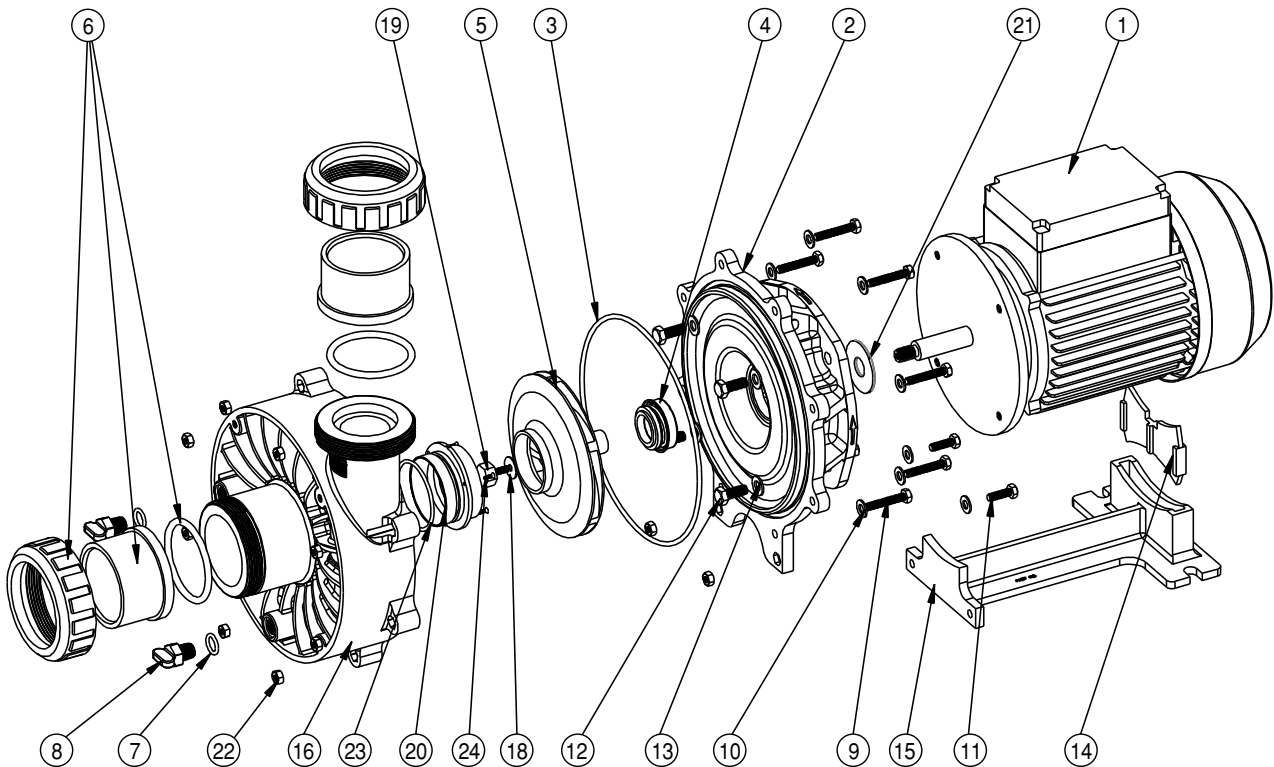

Turboflo

Part Number	Product Description	Diagram No.	LIST PRICE
	Motor	1	N/A
634101	Bracket	2	£116.51
61307	Bracket O-Ring	3	£6.52
6340162	Mechanical seal	4	£57.62
634012	Impeller - 1.0hp	5	£64.83
6340143	Impeller - 1.5hp	5	£64.83
6340145	Impeller - 2.0hp	5	£64.84
6340157	Impeller - 2.5hp	5	£64.83
63401534	Impeller - 3.0hp	5	£64.83
634055	Impeller - 4.0hp	5	£76.81
634024BLK	Half Union 50mm with O Ring (x2)	6	£10.00
620193	Drain Plug O Ring - BS112 (x2)	7	£3.35
63402301	Drain Plug (x2)	8	£2.63
63400411	Hex Set Screw - M6x35 SS316 (x8)	9	£1.57
6340030	Washer - 1/4x9 SS316 (x10)	10	£8.19
6340040	Hex Set Screw - M6x20 SS316 (x2)	11	£1.43
63401830	Hex Set Screw - M8x20 SS316 (x4)	12	£0.86
6302180	Washer - 5/16x5 SS316 (x4)	13	£0.55
63402122	Foot Insert (alternate)*	14	£9.91
634106	Pump Foot	15	£10.68
634100	Pump Body	16	£102.13
82444205	O-Ring BS011 (3HP & Below)	18	£0.34
6340412	O Ring (for 4.0hp)	18	£0.34
W22912	H/Hand Screw M5 x 18 Moulded (3HP & Below)	19	£12.73
6340411	Nut M10 Overmoulded 4.0hp	19	£13.84
634104	Suction Nozzle - 1.0hp to 2.5hp	20	£3.88
631781	Motor Slinger - 1.0hp to 2.5hp	21	£4.19
631782	Motor Slinger - 3.0hp, 4.0hp	21	£5.58
72591133	Suction Nozzle O Ring - BS138 (1.0hp to 2.5hp)	23	£2.40
63612642	PT Screw 3Gx6.5, Countersunk SS316 (x3)	24	£0.42