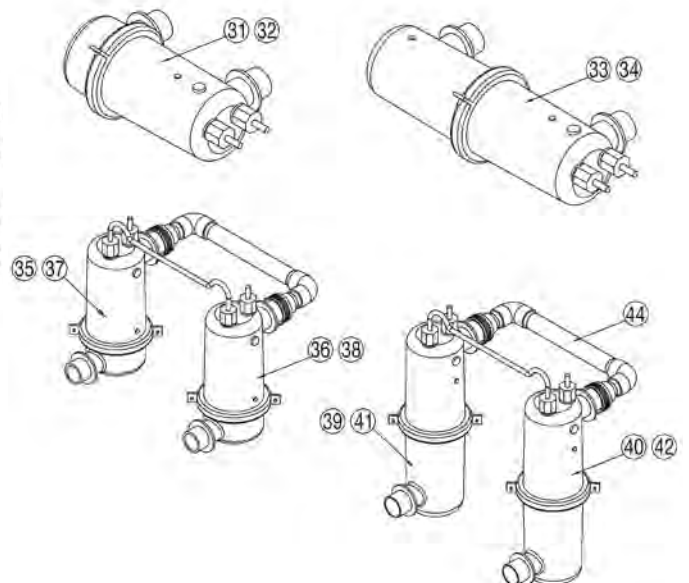

Canister Assembly
(all models)