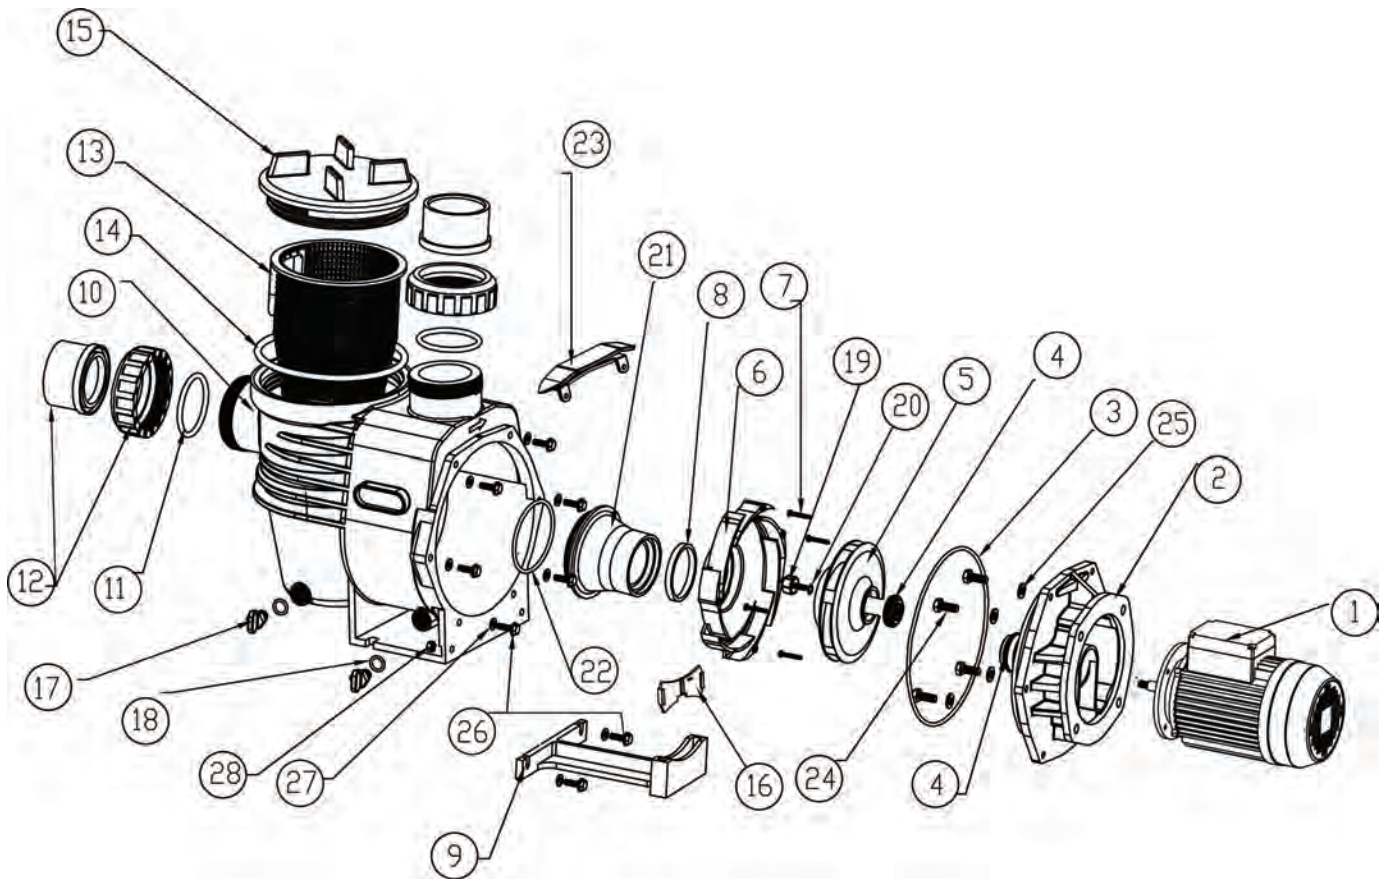

Hydrostorm