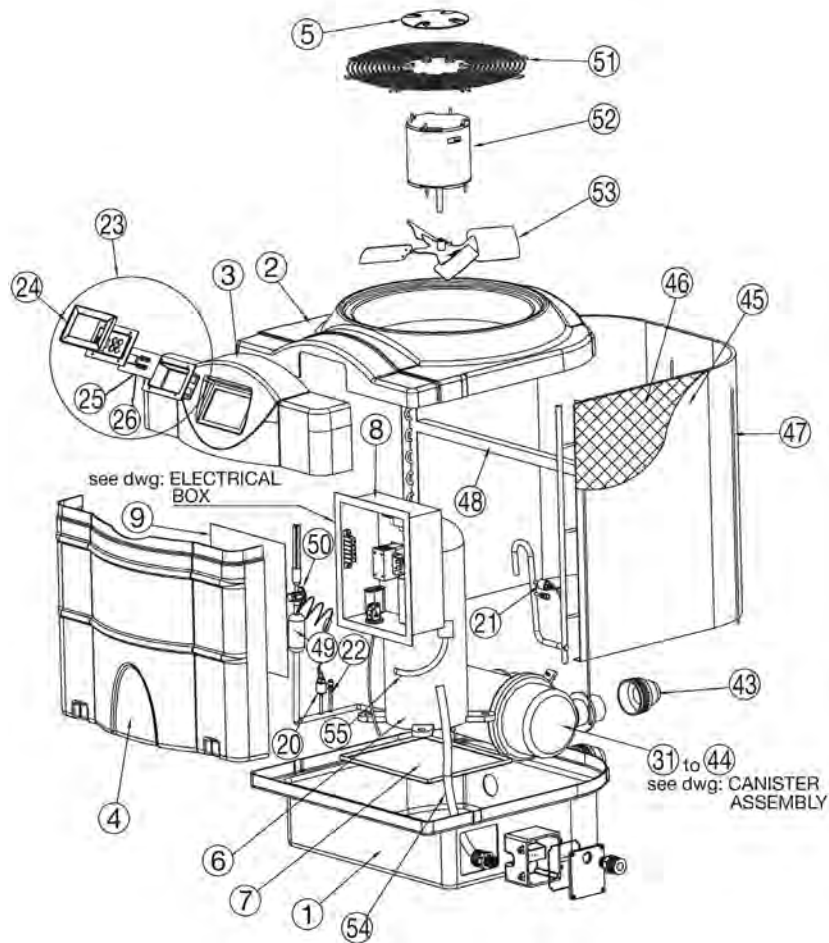

Electroheat Plus MKII Models 85,105,125 150 Three Phase

Electrical Box

(all models)

Canister Assembly

(all models)