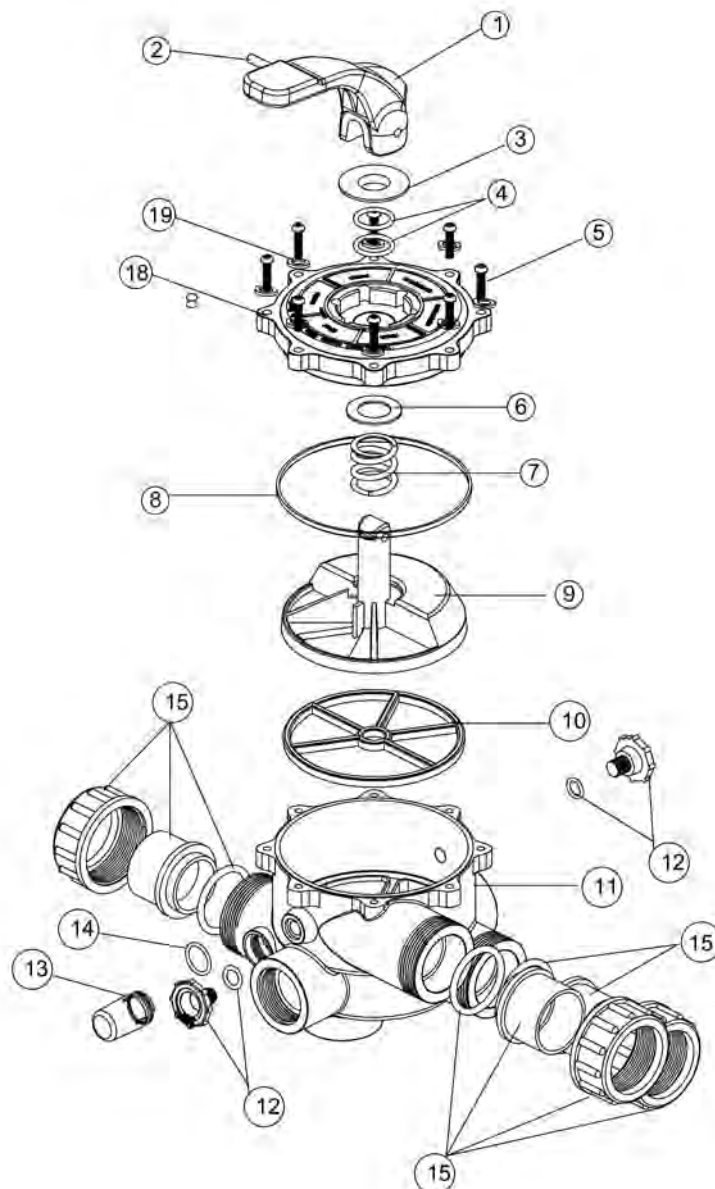

1 1/2" / 50mm MPV

Product Code: 2290422

Part Number	Product Description	Diagram No.	LIST PRICE
621514	MPV 40mm Handle	1	POA
621111	MPV 40mm /50mm Handle Pin	2	£4.72
621452	MPV 40mm Teflon Ring	3	POA
6214572	MPV 40mm Axel O'Ring (Qty 2 required)	4	POA
621455	Valve Teflon Ring 40mm MPV	7	POA
6214562	MPV 40mm Spring	8	POA
621454	MPV 40mm Top Cover Gasket	9	POA
621458	MPV 40mm Rotor	10	POA
621460	MPV TM 40mm Spider Gasket	11	POA
6214604	MPV SM Body 40mm SF Male/Female BSP	12	POA
620221	Air Relief Valve New Style - Black (Qty 2 required)	13	£5.82
621463	MPV 1 1/2" Sight Glass	14	POA
621462	MPV 40mm Sight Glass Gasket	15	POA
122246	H/Union 40mm W/O'Ring SM MPV (Qty 3 required)	15	POA
644496	B/U Locking Nut 40mm - Black (Qty 3 required)	15	POA
644494	B/U P/end Slip/Slip 40mm - Black (Qty 3 required)	15	POA
64449B	B/U Plain End Slip/Slip 50mm Metric - Black (Qty 3 required)	15	2.63
6214502	O'Ring 40mm B/U EPDM	15	POA
621467	MPV 40mm 6 Way Top Cover 4 languages	18	POA

1 1/2" / 50mm Bead Filter

Product Code: 229042

Part Number	Product Description	Diagram No.	LIST PRICE
621514	MPV 40mm Handle	1	POA
621111	MPV 40mm/50mm Handle Pin	2	£4.72
621452	MPV 40mm Teflon Ring	3	POA
6214572	MPV 40mm Axel O'Ring (Qty 2 required)	4	POA
621455	Valve Teflon Ring 40mm MPV	7	POA
6214562	MPV 40mm Spring	8	POA
621454	MPV 40mm Top Cover Gasket	9	POA
621458	MPV 40mm Rotor	10	POA
621460	MPV TM 40mm Spider Gasket	11	POA
6214604	MPV SM Body 40mm SF Male/Female BSP	12	POA
620221	Air Relief Valve New Style - Black (Qty 2 required)	13	£5.82
621463	MPV 40mm Sight Glass	14	POA
621462	MPV 40mm Sight Glass Gasket	15	POA
122246	H/Union 40mm W/O'Ring SM MPV (Qty 3 required)	15	POA
644496	B/U Locking Nut 40mm - Black (Qty 3 required)	15	POA
644494	B/U P/end Slip/Slip 40mm - Black (Qty 3 required)	15	POA
6214502	O'Ring 40mm B/U EPDM	18	POA
621467	MPV 40mm 6 Way Top Cover MKII	19	POA