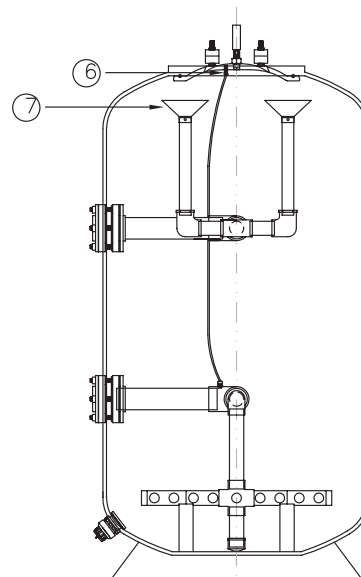

For pressure gauges - see page 16 of main price list

Part Number	Product Description	Nos.	Diagram No.	Port Size
W22634	Flange Stud Ring	2	3a	3"
W22139		2		4"
W22140		2		6"
1216801	Gasket Flange	6	3b	3"
63453063		6		4"
W02251		6		6"
1216803	PVC Flange	4	3c	3"
12161004		4		4"
W12540		4		6"
W22633	Flange Clamp Ring	2	3d	3"
W22141		2		4"
W22142		2		6"
W12126	Washer SS304	8	3e	3"
W12126		16		4"
W12539		16		6"
W12912	Hex Nut SS304	8	3f	3"
W12912		16		4"
W12910		16		6"