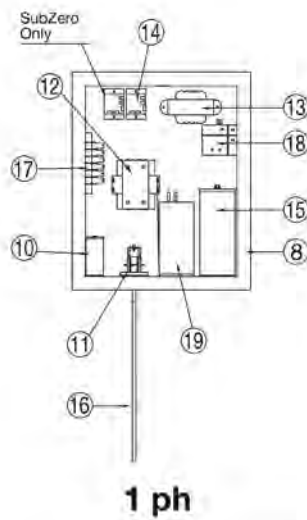

The images are for illustration only and may differ slightly to your unit model.