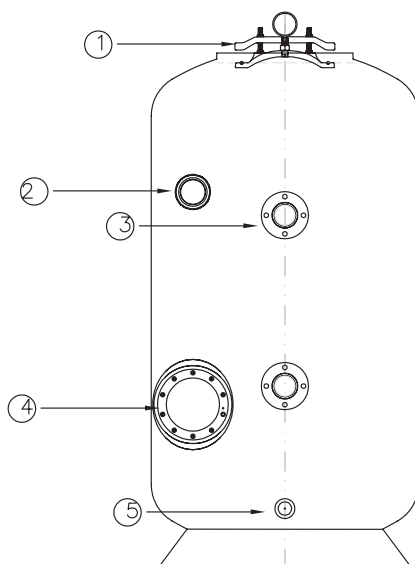

For pressure gauges - see page 16 of main price list

Part Number	Product Description	Nos.	Diagram No.	Port Size
W22634	Flange Stud Ring	2	3a	3"
W22139		2		4"
W22140		2		6"
1216801	Gasket Flange	6	3b	3"
63453063		6		4"
W02251		6		6"
1216803	PVC Flange	4	3c	3"
12161004		4		4"
W12540		4		6"
W22633	Flange Clamp Ring	2	3d	3"
W22141		2		4"
W22142		2		6"
W12126	Washer SS304	8	3e	3"
W12126		16		4"
W12539		16		6"
W12912	Hex Nut SS304	8	3f	3"
W12912		16		4"
W12910		16		6"