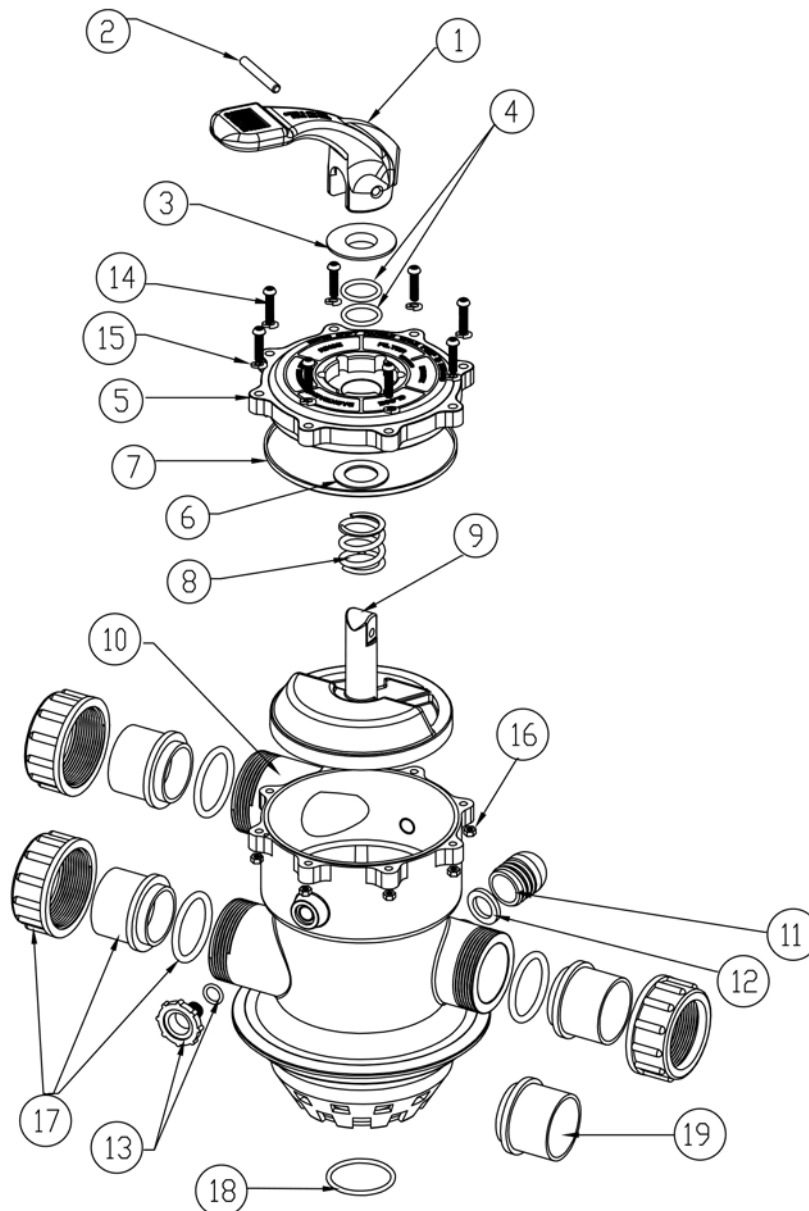

1 1/2" / 50mm Clamp Type 6"

Product Code: 22804456EUM

Part Number	Product Description	Diagram No.	LIST PRICE
6214511	MPV 1 1/2" / 50mm Handle	1	£30.61
621111	MPV 1 1/2" / 50mm Handle Pin	2	£4.72
6214520	MPV 1 1/2" / 50mm Washer Top Cover MK3 WCO	3	£8.51
621457	MPV 1 1/2" / 50mm Axel O'Ring AS214 Qty 2 required)	4	£5.89
6214672	MPV 40 6W T/Cvr MK2	5	£62.08
6214550	MPV 1 1/2" / 50mm Washer Rotor Axle MK3 WCO	6	POA
621454	MPV 1 1/2" / 50mm Top Cover Gasket	7	£9.48
621456	MPV 1 1/2" / 50mm Spring	8	£12.62
6214582	MPV 40 Rotor W GSK MK2	9	£51.63
6214451	MPV TM 1 1/2" / 50mm Body Clamp 6 Way MK3 Assy	10	POA
621381	MPV 2" Sight Glass	11	£21.73
621341	MPV 2" Sight Glass Gasket	12	£7.09
620221	Air Relief VLV NEW-B	13	£5.82
W22567	Bolt M6X35P/H M/C A2 (Qty 8 required)	14	POA
W12782	Washer M6 Flat SS304 (Qty 8 required)	15	£0.51
W22040	Nut Hex M6 S/S304 (Qty 8 required)	16	POA
122243B	H/Union 1 1/2" / 50mm w O'Ring - Black (Qty 3 required)	17	£6.48
W02691	O'Ring 40MPV 4W AS225	18	£16.57
64449B	B/U P/End 50MET - Black E (Qty 3 required)	19	£2.63