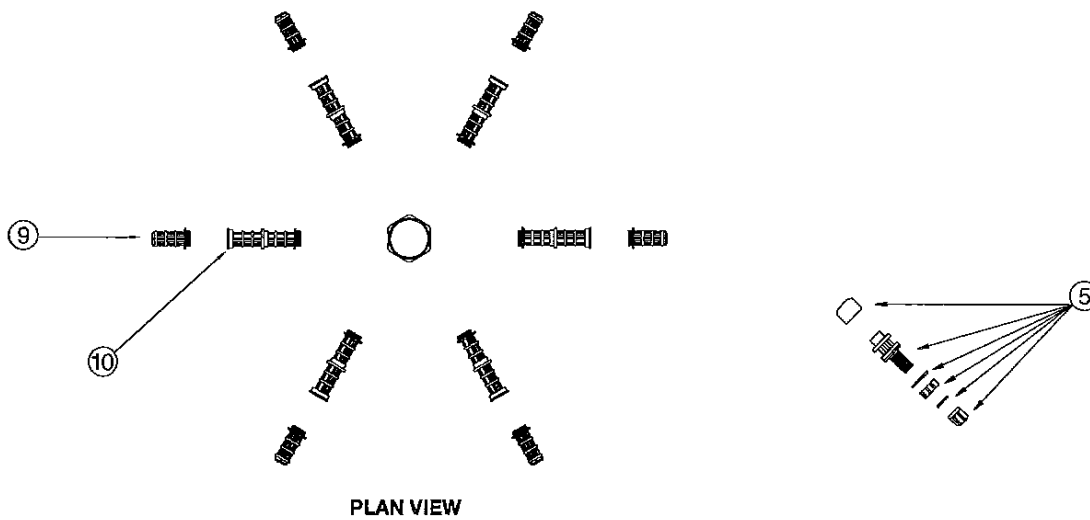

Lacron Plus Top Mount-24"

Product Code: 2220240

Part Number	Product Description	Diagram No.	LIST PRICE
W99019	Pipe 1.5"	1	£1.24
12555BLK	REDUCING BUSH 50 X 40	2	£4.22
W12241	Hexagonal Manifold	3	£10.94
116512	Pipe 65mm CL 12	4	£2.90
620960015HBG	Drain Plug Complete 15mm	5	£14.71
W22314	Sight glass 2" moulded	6	£19.38
W02080	Gasket sight glass 2"	7	£16.11
W02567	B/H lock Nut 2"	8	£14.89
W02984	Candle 40mm capped (6 required per filter)	9	£12.32
W02991	Candle 120mm open (6 required per filter)	10	£3.98