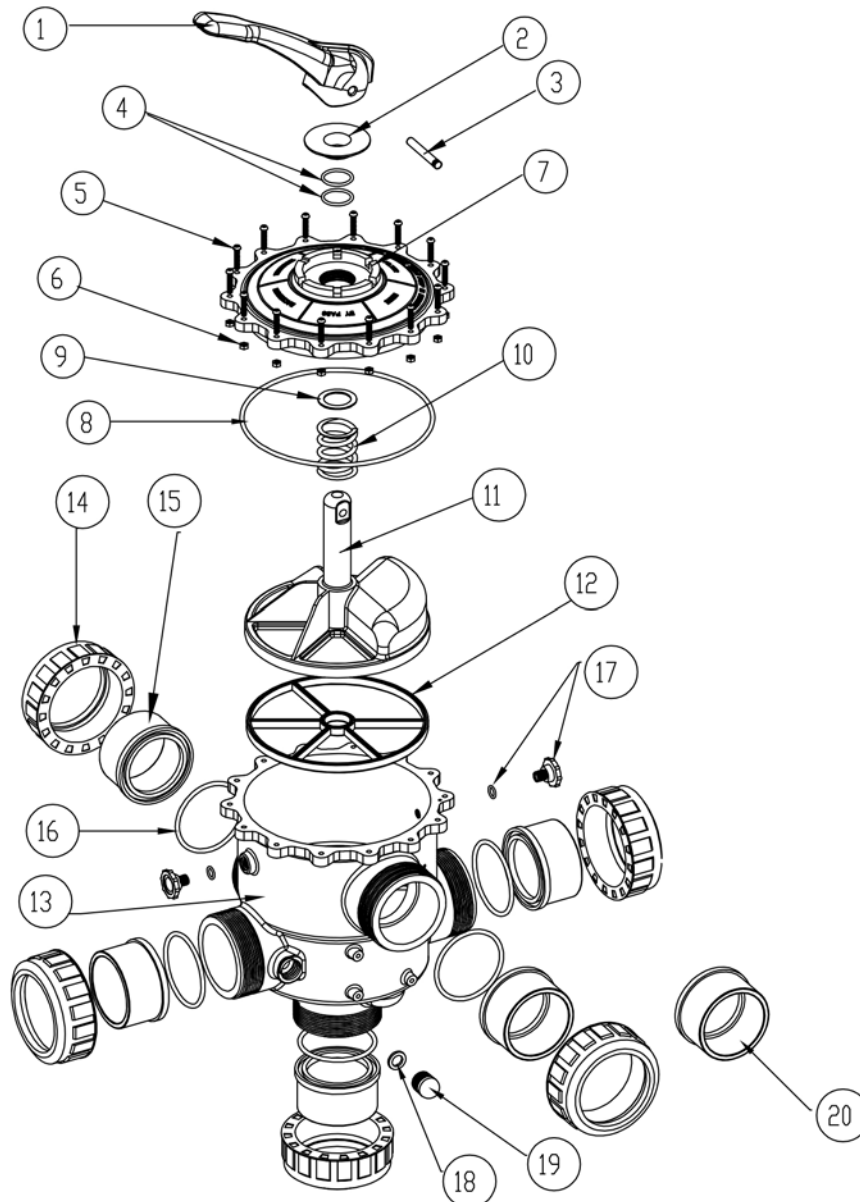

2 1/2" / 75mm Side Mount MPV

Product Code: 2290501

Part Number	Product Description	Diagram No.	LIST PRICE
6214511	MPV 40/50/63mm Handle Extron	1	£30.61
621111	MPV 40mm/50mm Handle Pin	2	£4.72
W12109	Screw (Qty 12 required)	3	POA
W02627	Teflon Washer (Qty 2 required)	4	POA
621201	Axial O'Ring (Qty 2 required)	5	POA
W02628	W02628 Teflon Washer	6	POA
621182	Spring	7	POA
621152	Lid O'Ring	8	POA
621233	Rotor W/Gasket	9	POA
621235	Spider Gasket	9	POA
620221	Air Relief Valve New Style - Black (Qty 2 required)	10	£5.82
6211302	Lid	11	POA
6213021	Body	12	POA
63406554	O'Ring (Qty 3 required)	13	POA
644490	B/U P/End Slip/Slip 2.5"/3"mm (Qty 3 required)	14	£30.01
63406551BLK	B/U Lock Nut 65mm (Qty 3 required)	15	POA
621381	Sight Glass	16	POA
621341	Sight Glass Gasket	17	POA
12780	Coupling 80mm	18	£13.84
6340062	Nickle Plate Nut	19	£0.51

3"/ 90mm Side Mount MPV

Product Code: 2290900

Part Number	Product Description	Diagram No.	LIST PRICE
621100	MPV 80mm Handle	1	POA
621193	MPV 80mm Sleeve	2	POA
6211020	MPV 80mm Handle Pin	3	POA
621202	O'Ring BS220 MPV80 Axel (Qty 2 required)	4	POA
W12109	MPV 50/65/80mm Lid Bolt (Qty 14 required)	5	POA
W02624	MPV 50mm Lid Nut M6x30 W (Qty 14 required)	6	POA
6211310	MPV 80 Lid P/Print	7	POA
621142	O'Ring G245 MPV 80mm Lid	8	POA
6211060	MPV 80mm Washer	9	POA
621192	MPV 80mm Spring 90LBS	10	POA
621243	MPV 80mm Rotor	11	POA
621272	MPV 80mm Spider Gasket	12	POA
621293	MPV SM80mm Body	13	POA
634080BLK	Half Union 80mm W/O'Ring - Black (Qty 5 required)		POA
W02253BLK	B/U Locking Nut 80mm - Black (Qty 5 required)	14	£8.86
W02255BLK	B/U Plain End Slip/Slip 80mm - Black (Qty 5 required)	15	POA
W02249	O'Ring 80mm B/U EDPM (Qty 5 required)	16	£9.29
620221	Air Relief Valve New Style - Black (Qty 2 required)	17	£5.82
621341	Sight Glass Gasket	18	POA
621381	MPV 50mm Sight Glass	19	POA
W02255EBLK	B/U P/End 90MET - Black (Qty 5 required)	20	POA