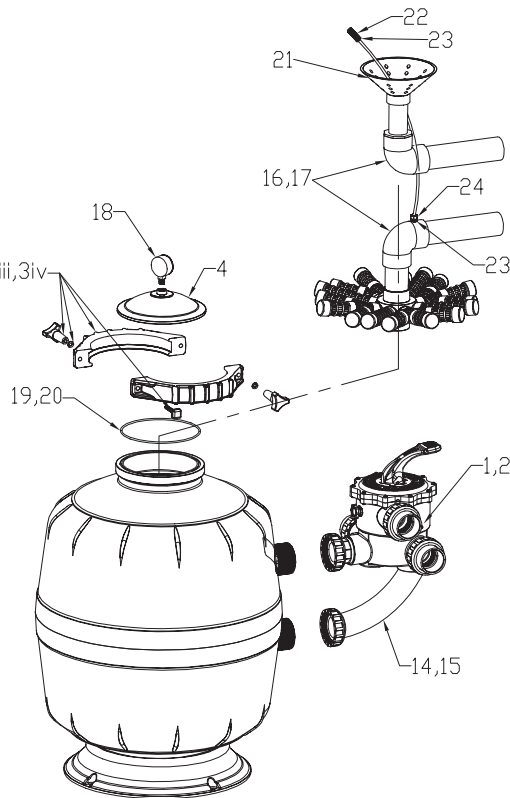

For multiport valves and pressure gauges - see page 12-14 of main price list

LATERAL CONFIGURATION FOR E500+

LATERAL CONFIGURATION FOR E600+ / 602+

LATERAL CONFIGURATION FOR E702+

Part. No	Product Description	Qty			
		E500+	E600+	E602+	E702+
W02117PP	Lateral Cap Nut PP	16	16	16	16
W02111PP	Lateral Waterco 75 PP	8	12	12	12
W02112PP	Lateral Waterco 110mm PP	4			
W02113PP	Lateral Waterco 145mm PP		4	4	
W02114PP	Lateral Waterco 200mm PP				4
6209226	Lateral Extension Arm Assembly Short		4	4	
6209227	Lateral Extension Arm Assembly Long	4			4
W02115	Manifold Waterco 40mm	1	1		
W02116	Manifold Waterco 50mm			1	1

Exotuf Plus Top Mount

Part Number	Product Description	Diagram No.	LIST PRICE
6220208	Clamp Band 8" MKII for E602+ / E702+	3i	£95.16
622203	Screw Overmoulded M8X60 s/s A2 Hex Bolt for E602+ / E702+	3ii	£46.28
W22280	Washer Flat M8 Brass (8.4 x 18 x 1.5mm) for E602+ / E702+	3iii	£7.98
W02195TLJ	DE Knob W0.6" Head Dia. Brass Insert for E602+ / E702+	3iv	£8.07
62259	Clamp Band 6" MKII for E500+ / E600+	4i	£45.60
621373	Bolt M6 x 55mm P/Head S/SS M/C for E500+ / E600+	4ii	£4.51
W12783	Washes M6 Spring SS304 for E500+ / E600+	4iii	£0.51
W22322	Square Nut M6 x 10mm x 1/2 SS304 for E500+ / E600+	4iv	£8.76
W02117PP	Lateral Cap Nut PP	5	£2.48
W02111PP	Lateral Waterco 75mm PP	6	£3.67
W02112PP	Lateral Waterco 110mm PP	7	£4.24
W02113PP	Lateral Waterco 145mm PP	8	£4.47
W02114PP	Lateral Waterco 200mm PP	9	£7.26
6209226	Lateral Extension Arm Assembly Short	10	£17.09
6209227	Lateral Extension Arm Assembly Long	11	£19.94
W02115PP	Manifold Waterco 50mm	12	POA
W02116PP	Manifold Waterco 63mm	13	POA
W22316	O-Ring 180 x 4.5mm NBR Black Shore 70	14	£10.48
W22479	O-Ring 198 x 4.5mm NBR Black Shore 70	15	£10.48