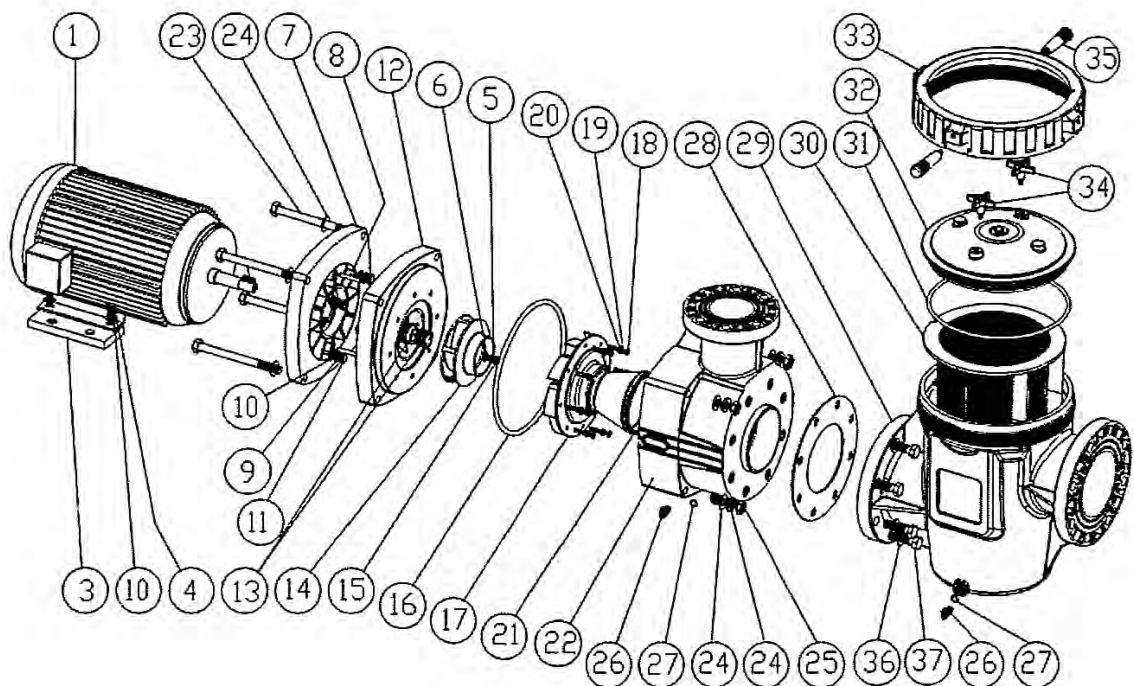

Part Number	Product Description	Diagram No.	LIST PRICE
	Motor	1	N/A
6340742	Motor Support Spacer	3	£53.61
6340920	Bolt M12X25 Hex HD SS304	4	£1.32
6345035	Spring Washer 3/8" S/Steel	5	£0.83
6302181	M10 Washer SS	6	£0.83
634600	Motor Adaptor Plate	7	£47.32
6340650	Dowel Pin 5/16"X54mm SS316	8	£3.50
W12769	Spring Washer 1/2" S/Steel	9	£9.91
6340936	Plain Washer	10	£2.56
W12768	Bolt 3/8" UNC x 1 S/Steel	11	£3.57
634601	Pump Seal Plate w/Inserts	12	£62.91
63401629	Mech Seal Type 2100 1" DIA	13	£94.69
63401624	Marine Grade Mechanical Seal 1" DIA	13	£207.95
634610	Impeller 10HP w/Insert	14	£90.29
634611	Impeller 7.5 HP w/Insert	14	£90.29
634651	Screw S/Head 3/8"-UNCX1"SS304	15	£1.75
634605	O'Ring 286 ID X 9.5MM	16	£15.15
634602	Diffuser w/Brass Ring	17	£75.34
634652	Bolt Hex HD 1/4"-UNC X 1 3/4"SS304	18	£1.62
645461	Salty/SS 1/4" Spring Washer	19	£0.81
6340030	Washer	20	£8.19
634606	O'Ring BS354	21	£2.63
634604	Pump Housing H/Star + 10HP 4" JIS Flange	22	£180.23
63409380	Bolt Hex 3/8"-UNC X 8" SS304	23	£15.38
63409370	Washer 3/8"X 1 1/4"X 14G SS304	24	£1.15
63402302	Drain Plug 1/4" BSP	26	£2.63
620193	O'Ring BS112 Air R Vlv/Drain	27	£3.35
63453064	Flange Gasket 6" Bore	28	£27.42
63450580	PP Strainer Housing 6"FL Port B/Hydro	29	£242.47
63450520	Strainer Basket Polypropylene Mk2	30	£131.40
W32672	O'Ring Opal Lid	31	£29.81
63450500	Strainer Lid PC Clear	32	£161.38
620232	Filter Lock Ring 12"	33	£193.19
W02629	Opal Cartridge Handle (AXFI168)	34	£8.76
6202321	Handle 12" & 16" Lockring	35	£46.27
63409370	Washer 3/8"X 1 1/4"X 14G SS304	36	£1.15