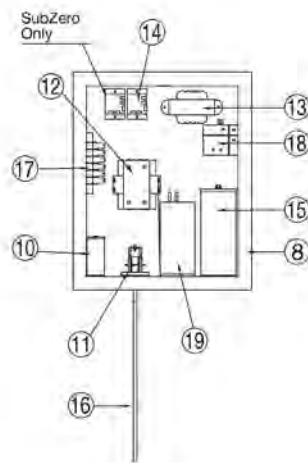

Electroheat Titanium MKIII Models 16kW & 23kW Single Phase

Electrical Box

(all models)

3 ph

1 ph

Canister Assembly

(all models)

The images are for illustration only and may differ slightly to your unit model.