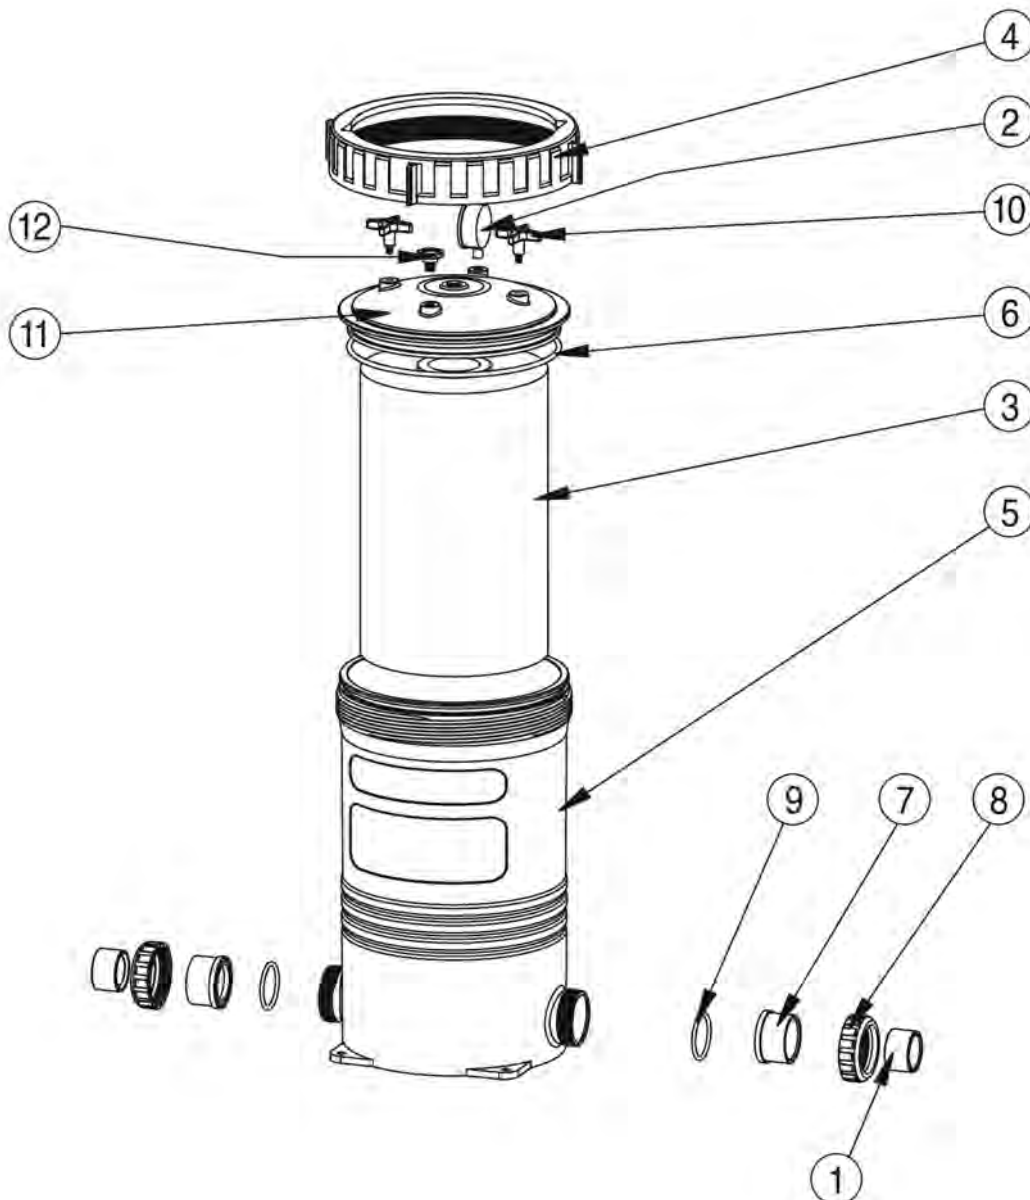

Opal Cartridge Filters

Product Codes: 2171350EUM, 2171800EUM

Part Number	Product Description	Diagram No.	LIST PRICE
12555BLK	Reducing bush 50 x 40mm Black	1	£4.22
701033	Filter cartridge 120 sqft	3	£293.06
701039	Filter cartridge 135 sqft	3	£246.26
701034	Filter cartridge 150 sqft	3	£293.06
701038	Filter cartridge 180 sqft	3	£293.05
AXFI010	Opal tank lock ring	4	£149.98
AXFI0120	Opal pewter tank only 3.5 bar	5	£294.63
620271	ORING OPAL LID (P280 279.5 X 8.4)	6	£16.82
AXFI014	Opal black union tail	7	£4.57
AXFI016	Opal black lock ring	8	£9.03
AXFI018	Opal union o'ring	9	£3.23
W02629	Opal handle (2 per filter)	10	£8.76
AXFI0083	Opal lid only (5mm smaller in diameter than AXFI081)	11	£81.72
620221	Air relief valve	12	£5.82

For pressure gauges - see page 14 of main price list