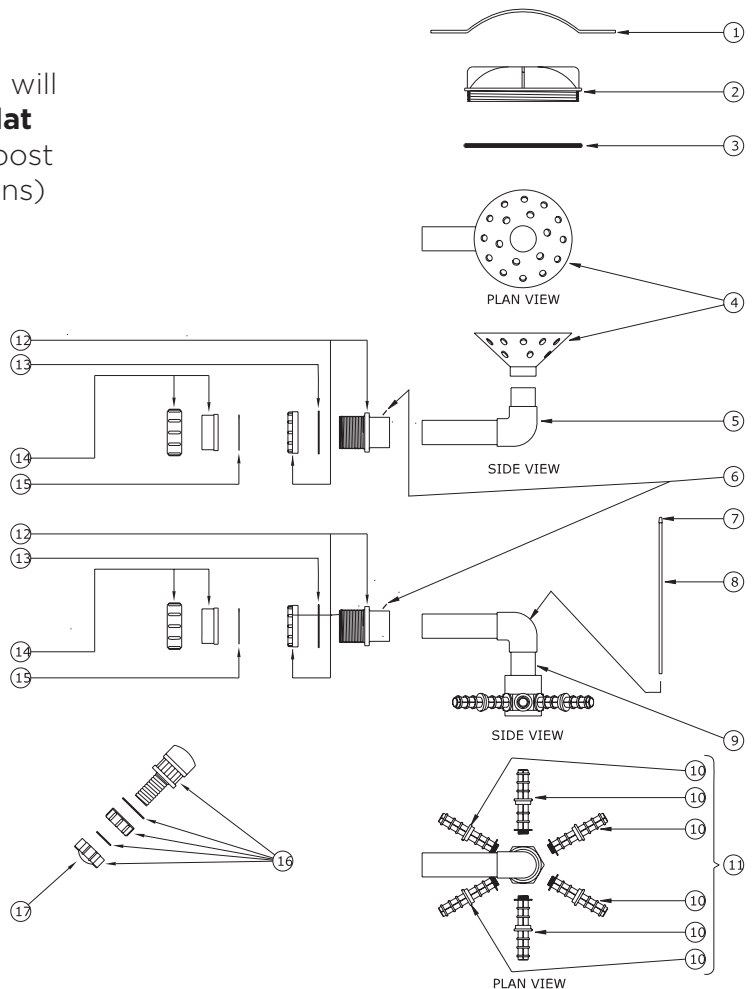

PLEASE NOTE:

1.1/2" Lacron filters manufactured pre 2006 will have union adaptors (Barrel Unions) with **flat gaskets** 1.1/2" Lacron filters manufactured post 2006 will have union adaptors (Barrel Unions) with 'O' rings