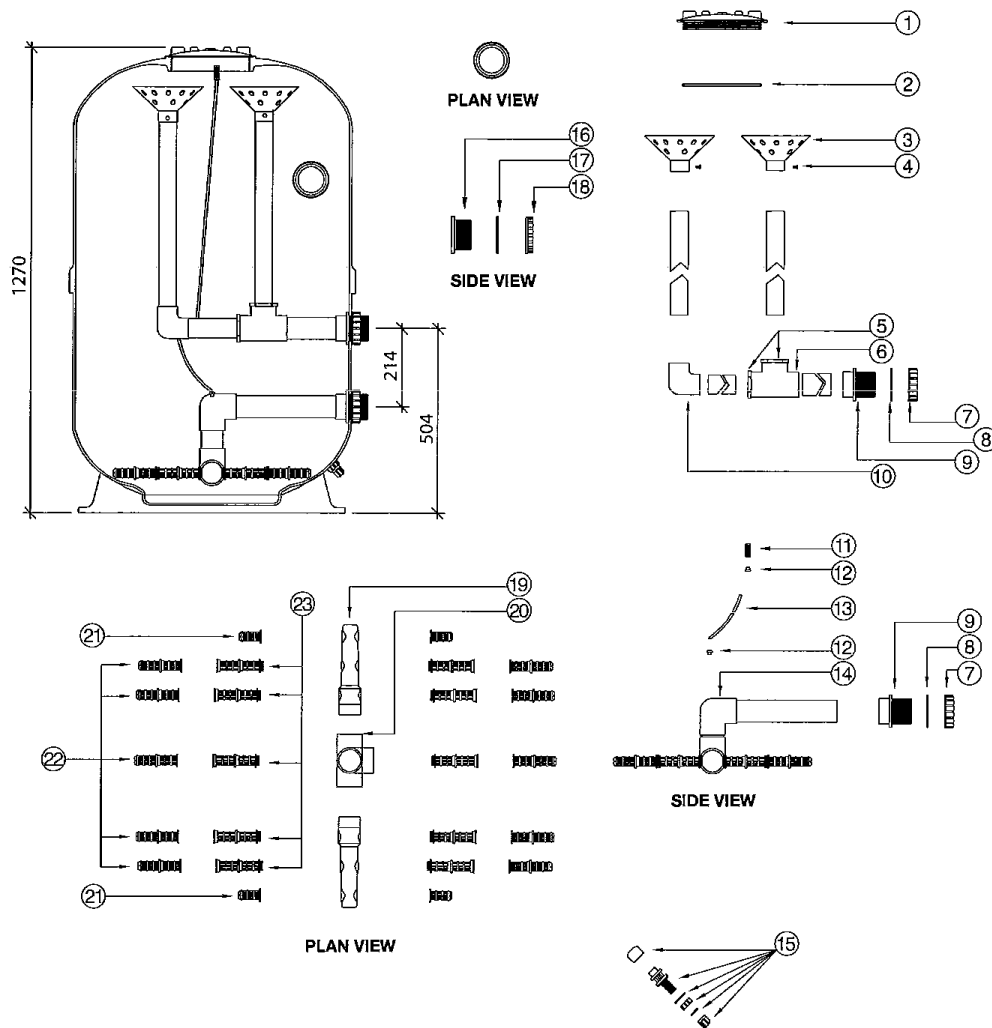

Lacron Plus Side Mount-30"

Part Number	Product Description	Diagram No.	LIST PRICE
6012 (1304A)	Lid removal tool (8" new type)	n/s	£61.09
W22235	Lacron Lid removal tool - Plastic	n/s	£23.30
62092920HBG	Lid (New type 8") Polycarbonate	1	£93.24
621053HBG	Lid 'O' Ring	2	£15.81
W02066	Rose distributor (Qty 2 required per filter)	3	£14.05
W02214	Screw 8 x 5/8"	4	£1.45
12555BLK	Reducing Bush	5	£4.22
121950	2" Tee	6	£5.51
W12066	B/head lock nut 2" (Qty 2 required per filter)	7	£11.00
W12252	Gasket B/head (Qty 2 required per filter)	8	£7.48
W12067	B/head body 2" (Qty 2 required per filter)	9	£11.00
121340	Elbow 90deg. 50mm (Qty 2 required per filter)	10	£6.76
W02289	Air Relief Tube Screen	11	£6.16
85251	Gulfstream Plug (Qty 2 required per filter)	12	£1.12
W02558	Airbleed Tube (1 M)	13	£16.21
121350	Elbow 2"	14	£6.33
W02026BLK	Drain Plug complete 15mm	15	£102.46
W22314	Sight glass 2" Moulded	16	£19.38
W02080	Gasket Sight glass 2"	17	£16.11
W02567	B/Head Lock Nut 2"	18	£14.89
W12089	Tapped 3-Hole Collector	19	£15.92
W12119	Tapped Tee 2"	20	£9.58
W02984	Candle 60mm capped (Qty 4 required per filter)	21	£12.32
W02985	Candle 120mm capped (Qty 4 required per filter)	22	£13.29
W02991	Candle 120mm open (Qty 6 required per filter)	23	£3.98