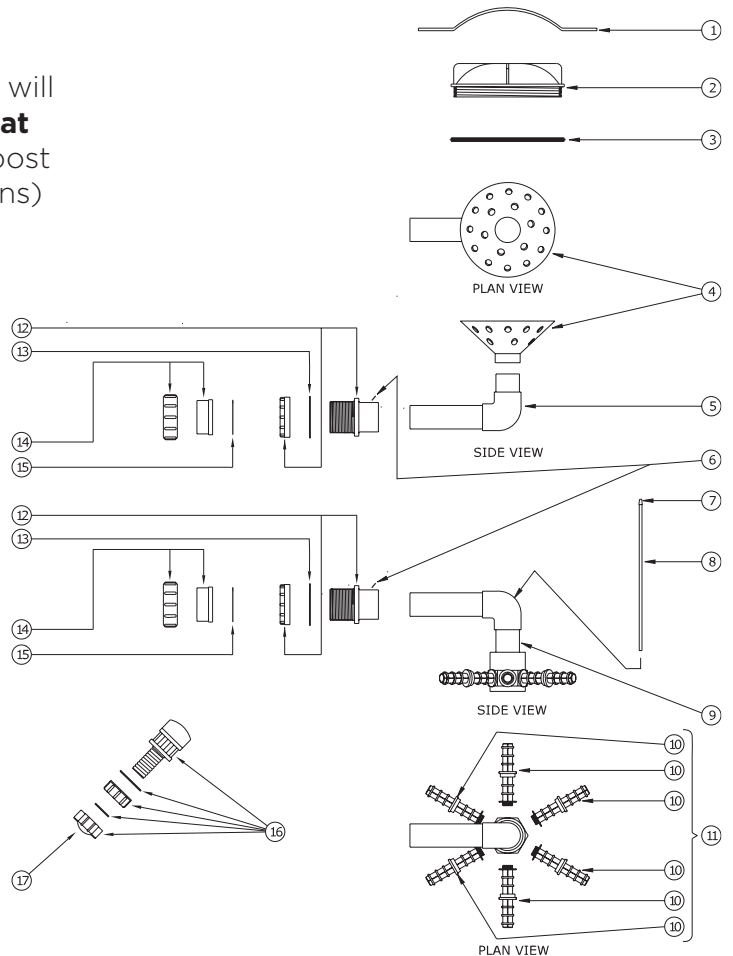

PLEASE NOTE:

1.1/2" Lacron filters manufactured pre 2006 will have union adaptors (Barrel Unions) with **flat gaskets** 1.1/2" Lacron filters manufactured post 2006 will have union adaptors (Barrel Unions) with 'O' rings