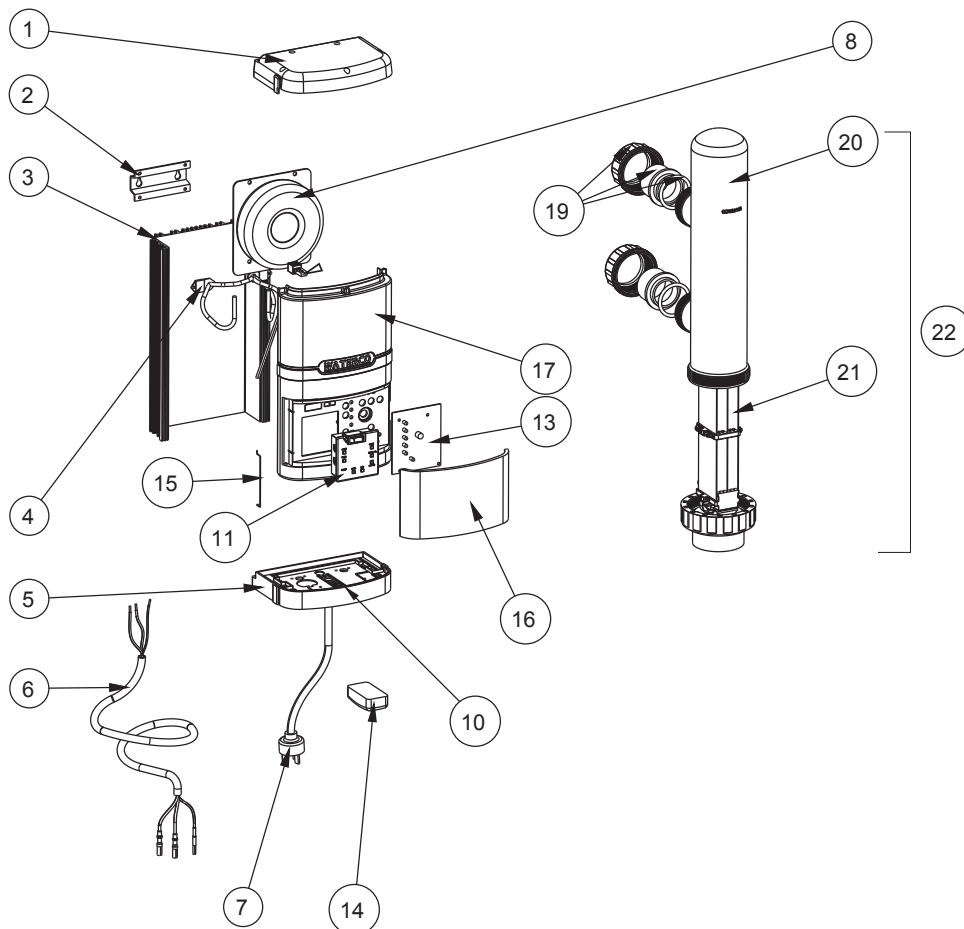

Part Number	Product Description	Diagram No.	LIST PRICE
6440232	Hydrochlor P/PAK Top	1	£39.95
6440713	Mounting Bracket	2	£19.25
6440710	Heatsink Power Pack	3	£58.17
W24570	SCR Assembly 20A SC - 30A SC	4	£192.79
644024	Chlorinator P/P Bottom Housing	5	£36.29
64134	Mains Lead 10A 240V	7	£18.22
644915	Cell Lead Assembly	6	£59.78
641162	Toroidal Transformer 250VA 240V/8.5V	8	£242.17
641160	Toroidal Transformer 400VA 240V/8V	8	£318.24
641326	Fuse Slow Blow 4A 5 x 20mm	10	£2.59
6440813	24 Hour Timer Hydrochlor	11	£257.36
6450756	PC Board SC Hydrochlor	13	£402.90
64128	Junction Box (suits all)	14	£43.35
6440250	Spring Housing Window Top	15	£1.16
6440251	Spring Housing Window Bottom	15	£1.16
644025	Chlorinator P/P Housing Window	16	£6.57
6440222	Hydrochlor P/Pk Front	17	£84.75
634024BLK	Half Union Black 50mm c/w O'Ring	19	£10.00
644509	Cell Housing 20A, 25A & 30A	20	£73.98
64428614	Cell Plates Ass'y Hydrochlor 20A SC (nut not included)	21	£471.09
64428615	Cell Plates Ass'y Hydrochlor 25A SC (nut not included)	21	£606.52
64428616	Cell Plates Ass'y Hydrochlor 30A SC (nut not included)	21	£747.91
6449620	Cell & Housing Ass'y Hydrochlor 20A SC	22	£561.00
6449625	Cell & Housing Ass'y Hydrochlor 25A SC	22	£690.42
6449630	Cell & Housing Ass'y Hydrochlor 30A SC	22	£818.92
6450020	Hydrochlor 20A SC Power Pack	23	£1,195.79
6450026	Hydrochlor 25A SC Power Pack	23	£1,195.79
6450030	Hydrochlor 30A SC Power Pack	23	£1,205.91
6450821	Current Sensing Harness		£40.41
641360	Fuse Holder 20x5mm		£25.24