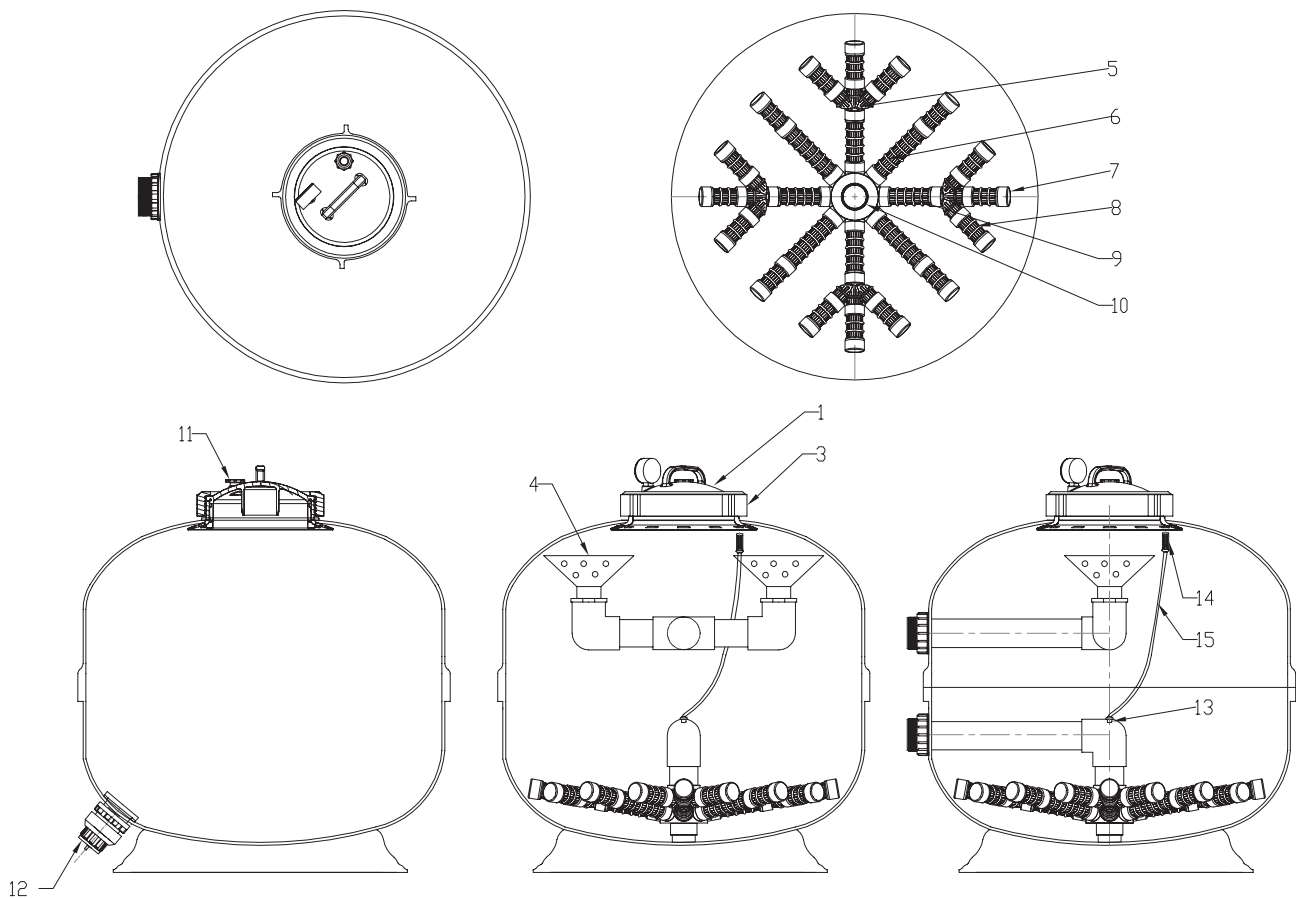

Lacron Pure-30''

Product Code: K2220308L

Part Number	Product Description	Diagram No.	LIST PRICE
6209291	Filter Lid 8" Clear	1	£49.91
62026	T/L O-Ring	2	£15.02
62024BLK	T/L Lock Ring Black	3	£31.41
W02066	Funnel For Side Mount	4	£14.05
6209226	Lateral Extention Arm Assembly Short (4 required per filter)	5	£17.09
W02113PP	Lateral Waterco 145mm PP (4 required per filter)	6	£4.47
W02117PP	Lateral End Cap Nut (16 required per filter)	7	£2.48
W02111PP	Lateral Waterco 75mm PP (12 required per filter)	8	£3.67
W02112PP	Lateral Waterco 110mm PP (4 required per filter)	9	£4.24
W02116	Manifold Waterco 63mm	10	POA
620221	Air Relief Valve New Style Black	11	£5.82
W04058BLK	Drain Plug 50mm Complete	12	£102.46
W02268	Gasket 50mm Bulkhead		£10.11
W02271BLK	Bulkhead Lock Nut 50mm Black		£5.41
W02272BLK	Bulkhead Threaded Body 50mm Black		£4.19
W02158PP	Lateral End Cap Screw PP		£3.84
W02213	O-Ring 40mm B/U EPDM		£4.46
W02267	Drain Plug 50mm O-Ring		£4.23
W02269BLK	Drain Plug Body 50mm Black		£4.65
W02270BLK	Drain Plug End Cap 50mm Black		£5.81
85251	Gulfstream Plug	13	£1.12
W02289	Air Relief Tube Screen	14	£6.16
W02549	T/L Moulded Air Bleed 740mm C75	15	£3.74