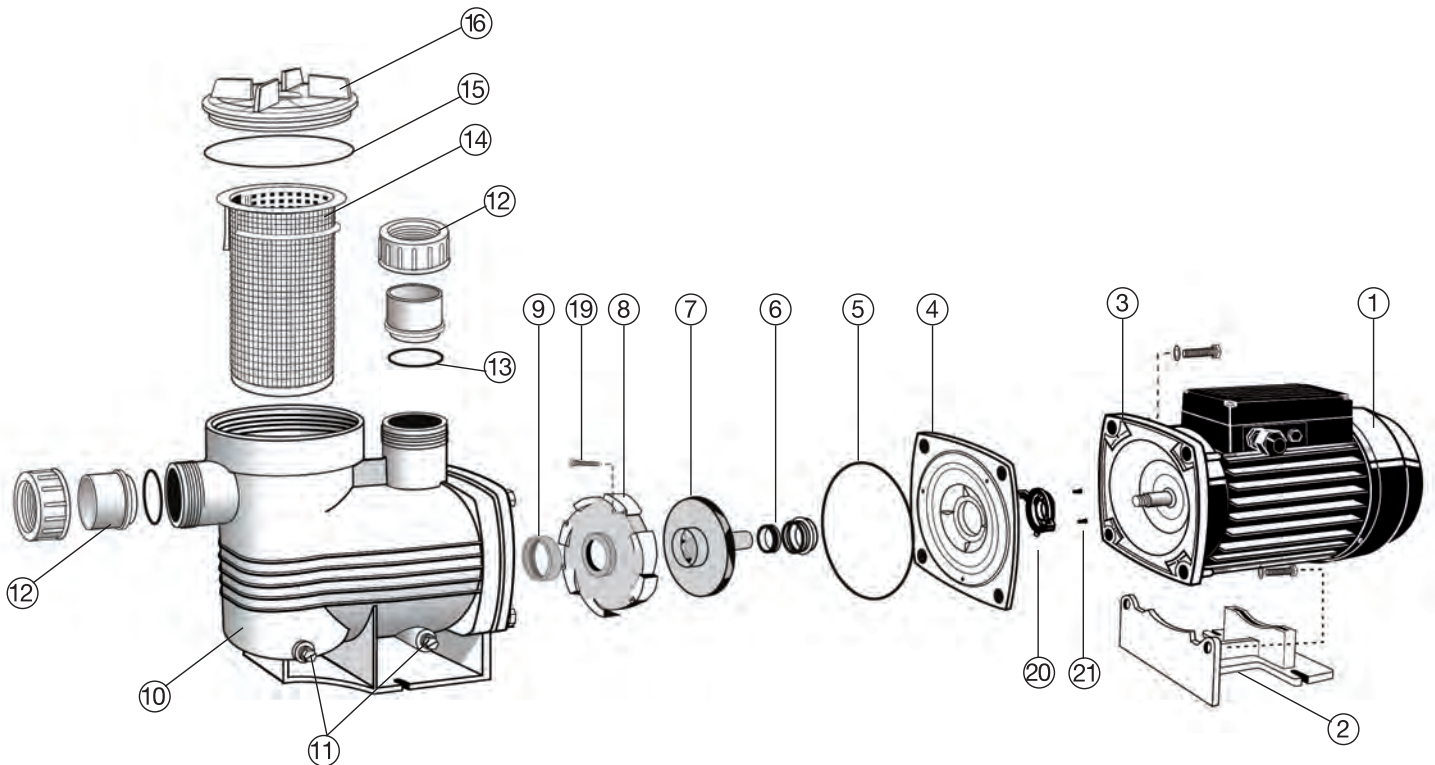

Supastream